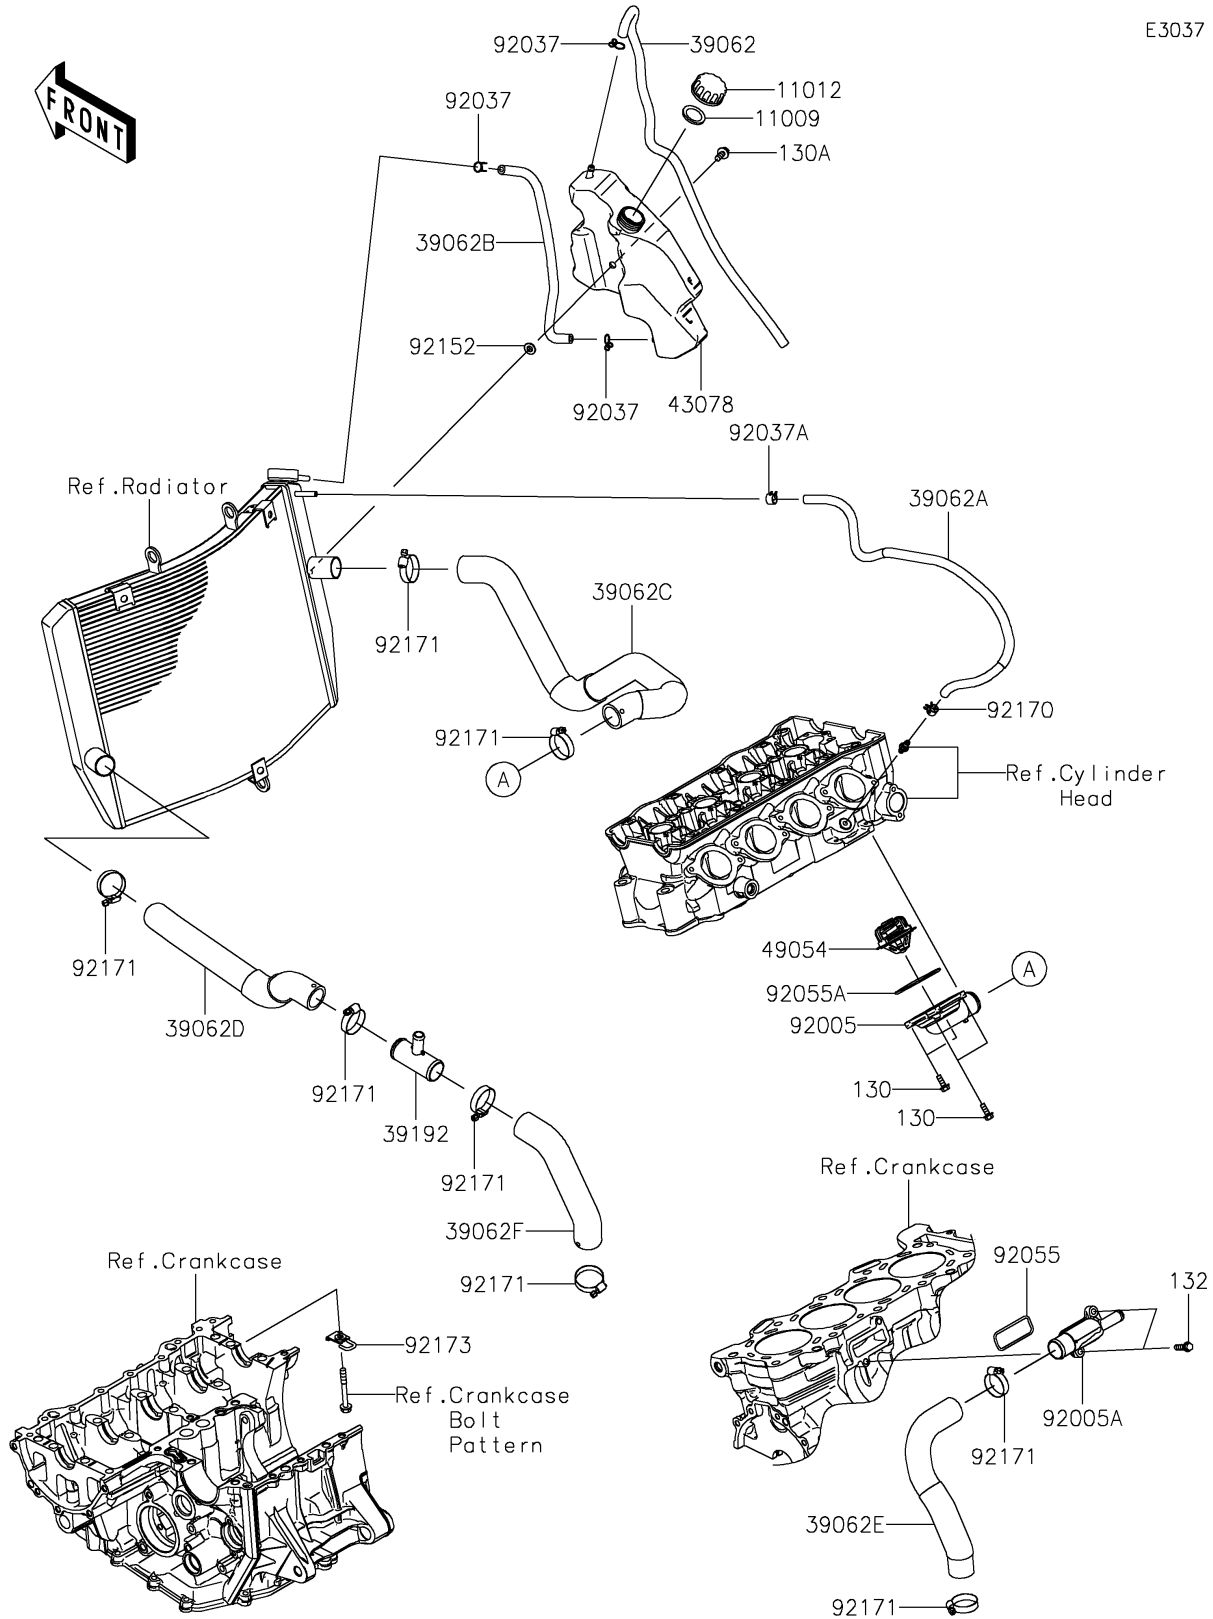

2022 Ninja ZX-6R (CA) PARTS DIAGRAM

Water Pipe

E3037

2022 Ninja ZX-6R (CA) PARTS LIST

Water Pipe

ITEM NAME	PART NUMBER	QUANTITY
GASKET,RESERVOIR TANK CAP (Ref # 11009)	11009-1145	1
CAP (Ref # 11012)	11012-1084	1
HOSE-COOLING,OVERFLOW (Ref # 39062)	39062-0618	1
HOSE-COOLING,RAD.-HEAD (Ref # 39062A)	39062-0628	1
HOSE-COOLING,RETURN (Ref # 39062B)	39062-0817	1
HOSE-COOLING,HEAD-RAD. (Ref # 39062C)	39062-0990	1
HOSE-COOLING,RAD.-WATER PIPE (Ref # 39062D)	39062-0991	1
HOSE-COOLING,W.PUMP-CYLINDER (Ref # 39062E)	39062-0992	1
HOSE-COOLING,PIPE-W.PUMP (Ref # 39062F)	39062-0993	1
PIPE-WATER (Ref # 39192)	39192-0100	1
RESERVOIR (Ref # 43078)	43078-0598	1
THERMOSTAT (Ref # 49054)	49054-0004	1
FITTING,THERMO CAP (Ref # 92005)	92005-0814	1
FITTING (Ref # 92005A)	92005-0817	1
CLAMP,TUBE (Ref # 92037)	92037-147	3
CLAMP,TUBE (Ref # 92037A)	92037-1505	1
RING-O (Ref # 92055)	92055-1402	1
RING-O,THERMOSTAT CAP (Ref # 92055A)	92055-1699	1
COLLAR (Ref # 92152)	92152-1414	1
CLAMP (Ref # 92170)	92170-1493	1
CLAMP (Ref # 92171)	92171-0179	8
CLAMP (Ref # 92173)	92173-2029	1
BOLT-FLANGED,5X14 (Ref # 130)	130BA0514	4
BOLT-FLANGED,6X14 (Ref # 130A)	130BA0614	1
BOLT-FLANGED-SMALL,6X20 (Ref # 132)	132BB0620	2