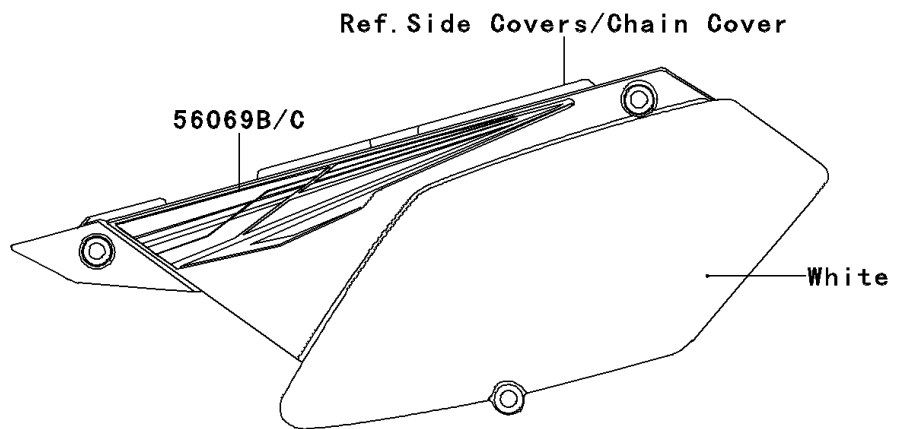

# 2013 KLX<sup>®</sup>250S PARTS DIAGRAM

Decals(Green)(TDF)

F28611

## 2013 KLX® 250S PARTS LIST

Decals(Green)(TDF)

ITEM NAME	PART NUMBER	QUANTITY
PATTERN,SHROUD,UPP,LH (Ref # 56069)	56069-2408	1
PATTERN,SHROUD,UPP,RH (Ref # 56069A)	56069-2410	1
PATTERN,SIDE COVER,LH (Ref # 56069B)	56069-2412	1
PATTERN,SIDE COVER,RH (Ref # 56069C)	56069-2413	1
PATTERN,HEAD LAMP COVER (Ref # 56069D)	56069-2422	1
PATTERN,SHROUD,LWR,LH (Ref # 56069E)	56069-2456	1
PATTERN,SHROUD,LWR,RH (Ref # 56069F)	56069-2457	1