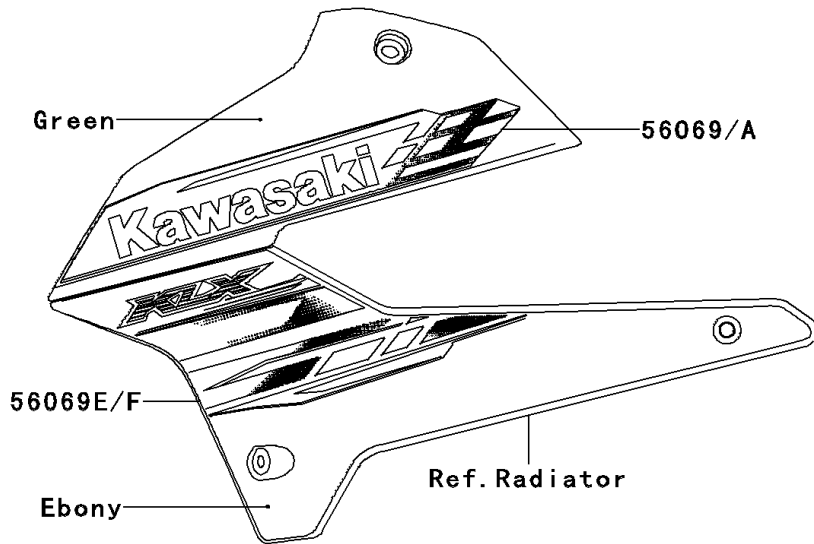

2013 KLX® 250S PARTS DIAGRAM

Decals(Green)(TDF)

F28611

2013 KLX® 250S PARTS LIST

Decals(Green)(TDF)

ITEM NAME	PART NUMBER	QUANTITY
PATTERN,SHROUD,UPP,LH (Ref # 56069)	56069-2408	1
PATTERN,SHROUD,UPP,RH (Ref # 56069A)	56069-2410	1
PATTERN,SIDE COVER,LH (Ref # 56069B)	56069-2412	1
PATTERN,SIDE COVER,RH (Ref # 56069C)	56069-2413	1
PATTERN,HEAD LAMP COVER (Ref # 56069D)	56069-2422	1
PATTERN,SHROUD,LWR,LH (Ref # 56069E)	56069-2456	1
PATTERN,SHROUD,LWR,RH (Ref # 56069F)	56069-2457	1