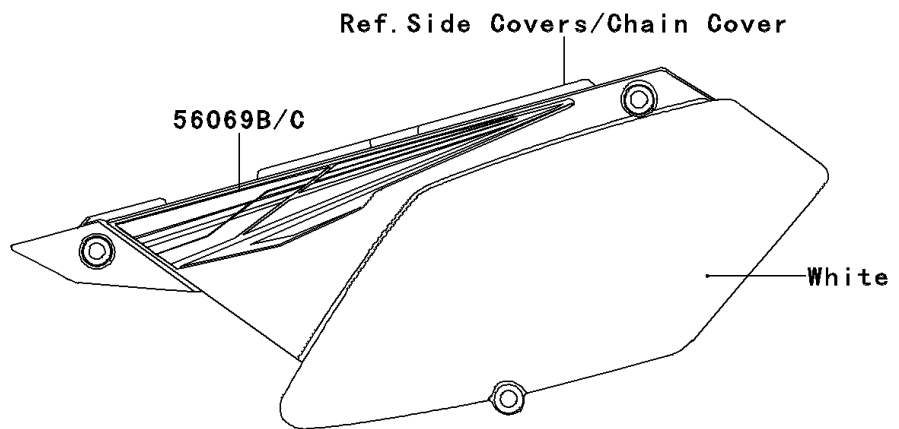

2013 KLX® 250S PARTS DIAGRAM

Decals(Green)(TDF)

F28611

2013 KLX® 250S PARTS LIST

Decals(Green)(TDF)

ITEM NAME	PART NUMBER	QUANTITY
PATTERN,SHROUD,UPP,LH (Ref # 56069)	56069-2408	1
PATTERN,SHROUD,UPP,RH (Ref # 56069A)	56069-2410	1
PATTERN,SIDE COVER,LH (Ref # 56069B)	56069-2412	1
PATTERN,SIDE COVER,RH (Ref # 56069C)	56069-2413	1
PATTERN,HEAD LAMP COVER (Ref # 56069D)	56069-2422	1
PATTERN,SHROUD,LWR,LH (Ref # 56069E)	56069-2456	1
PATTERN,SHROUD,LWR,RH (Ref # 56069F)	56069-2457	1