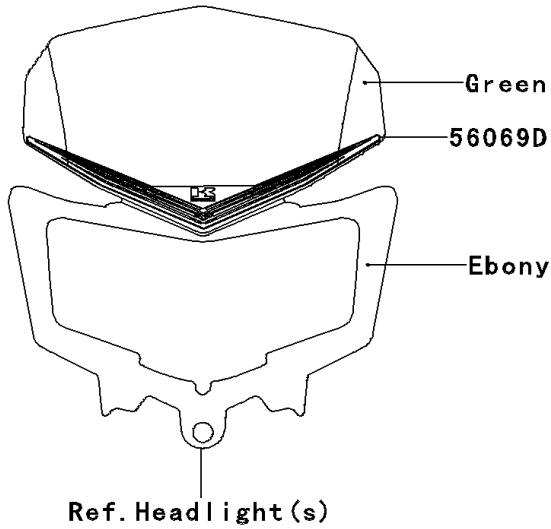

2013 KLX® 250S PARTS DIAGRAM

Decals(Green)(TDF)

F28611

2013 KLX® 250S PARTS LIST

Decals(Green)(TDF)

ITEM NAME	PART NUMBER	QUANTITY
PATTERN,SHROUD,UPP,LH (Ref # 56069)	56069-2408	1
PATTERN,SHROUD,UPP,RH (Ref # 56069A)	56069-2410	1
PATTERN,SIDE COVER,LH (Ref # 56069B)	56069-2412	1
PATTERN,SIDE COVER,RH (Ref # 56069C)	56069-2413	1
PATTERN,HEAD LAMP COVER (Ref # 56069D)	56069-2422	1
PATTERN,SHROUD,LWR,LH (Ref # 56069E)	56069-2456	1
PATTERN,SHROUD,LWR,RH (Ref # 56069F)	56069-2457	1