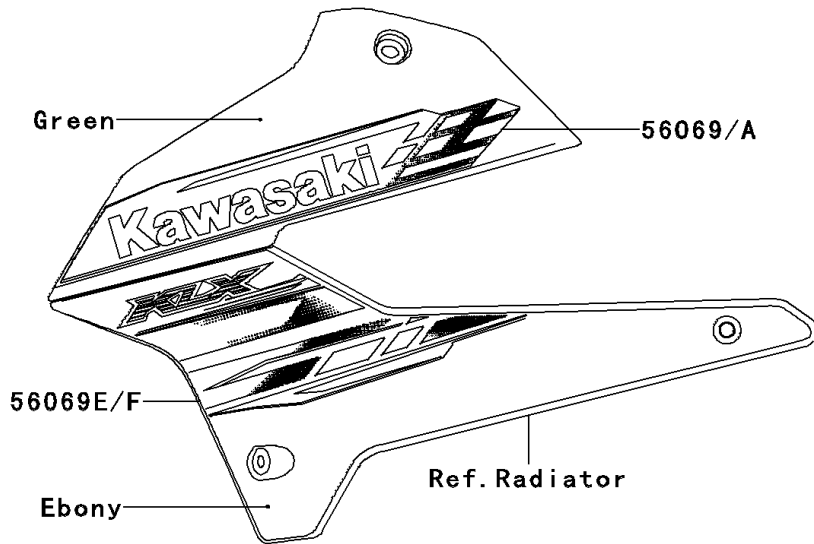

# 2013 KLX<sup>®</sup>250S PARTS DIAGRAM

Decals(Green)(TDF)

F28611

## 2013 KLX® 250S PARTS LIST

Decals(Green)(TDF)

ITEM NAME	PART NUMBER	QUANTITY
PATTERN,SHROUD,UPP,LH (Ref # 56069)	56069-2408	1
PATTERN,SHROUD,UPP,RH (Ref # 56069A)	56069-2410	1
PATTERN,SIDE COVER,LH (Ref # 56069B)	56069-2412	1
PATTERN,SIDE COVER,RH (Ref # 56069C)	56069-2413	1
PATTERN,HEAD LAMP COVER (Ref # 56069D)	56069-2422	1
PATTERN,SHROUD,LWR,LH (Ref # 56069E)	56069-2456	1
PATTERN,SHROUD,LWR,RH (Ref # 56069F)	56069-2457	1