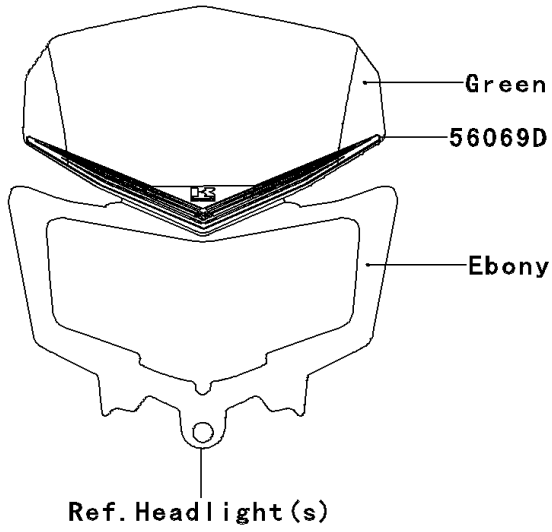

# 2013 KLX<sup>®</sup>250S PARTS DIAGRAM

Decals(Green)(TDF)

F28611

## 2013 KLX® 250S PARTS LIST

Decals(Green)(TDF)

ITEM NAME	PART NUMBER	QUANTITY
PATTERN,SHROUD,UPP,LH (Ref # 56069)	56069-2408	1
PATTERN,SHROUD,UPP,RH (Ref # 56069A)	56069-2410	1
PATTERN,SIDE COVER,LH (Ref # 56069B)	56069-2412	1
PATTERN,SIDE COVER,RH (Ref # 56069C)	56069-2413	1
PATTERN,HEAD LAMP COVER (Ref # 56069D)	56069-2422	1
PATTERN,SHROUD,LWR,LH (Ref # 56069E)	56069-2456	1
PATTERN,SHROUD,LWR,RH (Ref # 56069F)	56069-2457	1