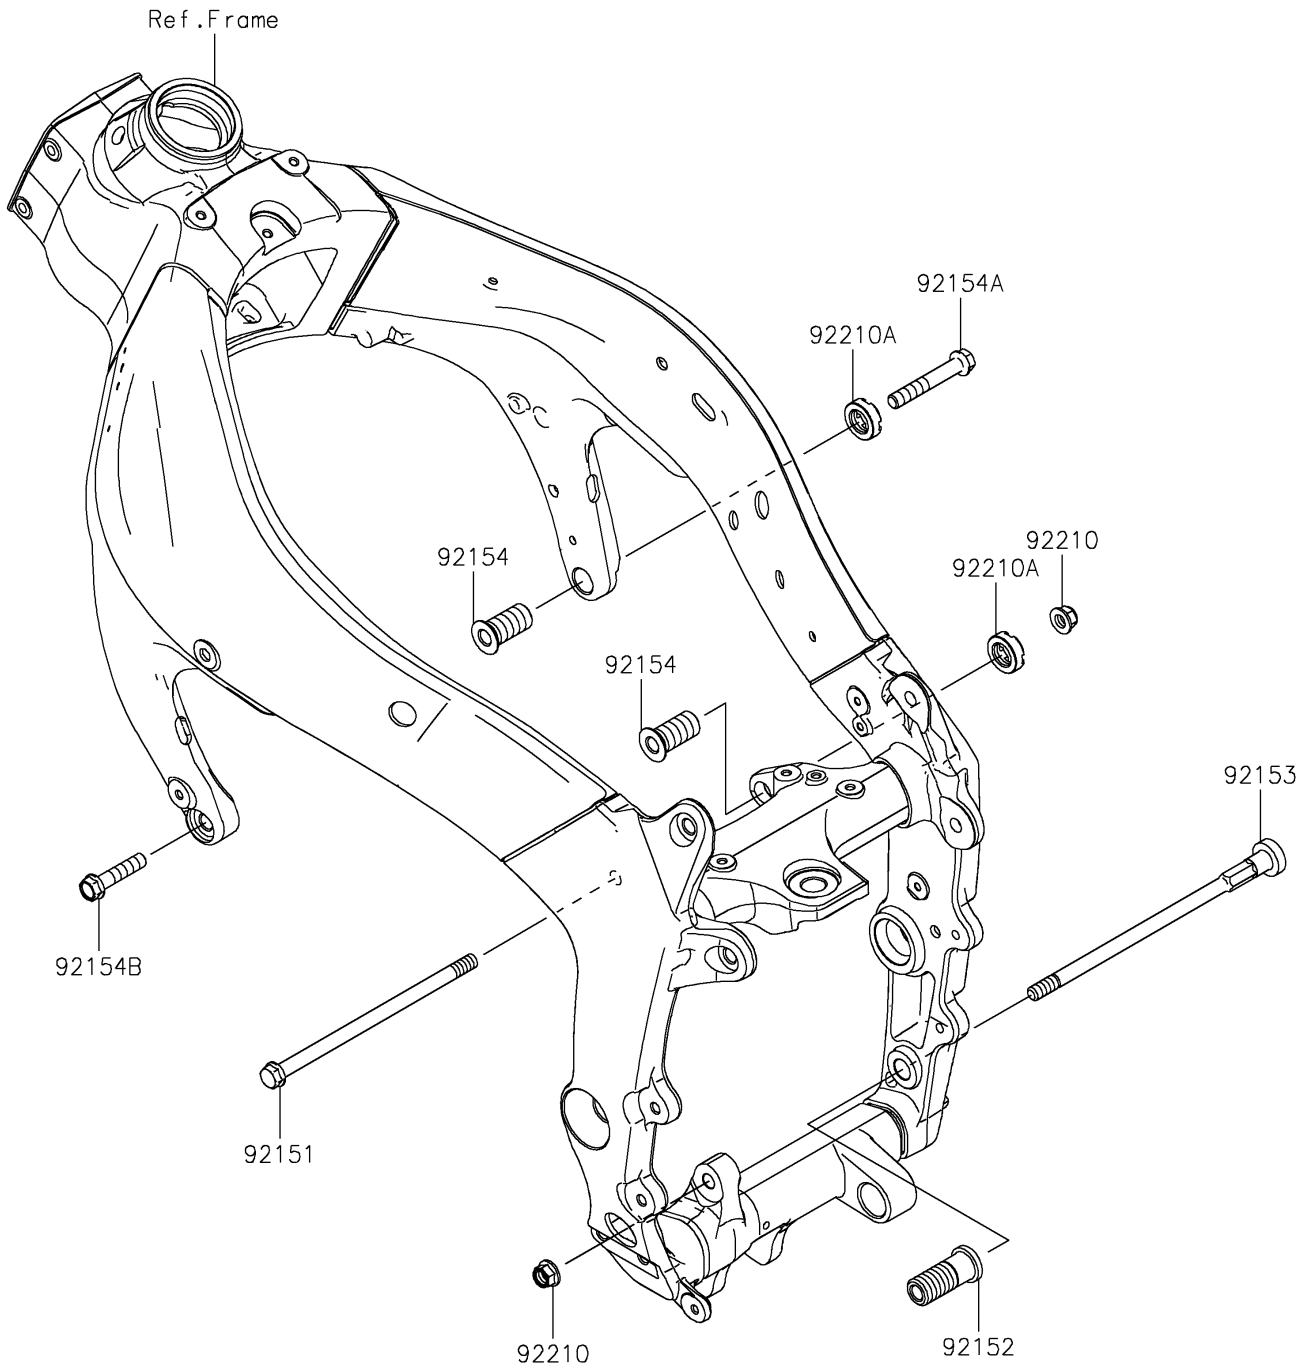

# 2022 Ninja ZX-6R (CA) PARTS DIAGRAM

Engine Mount

F2122

### Engine Mount

ITEM NAME	PART NUMBER	QUANTITY
BOLT,FLANGED,10X190 (Ref # 92151)	92151-1915	1
COLLAR,ENGINE MOUNT (Ref # 92152)	92152-0076	1
BOLT,SOCKET,10X227 (Ref # 92153)	92153-1328	1
BOLT,ENGINE MOUNT,18MM (Ref # 92154)	92154-0249	2
BOLT,FLANGED,10X65 (Ref # 92154A)	92154-1964	1
BOLT,FLANGED,10X40 (Ref # 92154B)	92154-1965	1
NUT,LOCK,FLANGED,10MM (Ref # 92210)	92210-1139	2
NUT,18MM (Ref # 92210A)	92210-1203	2