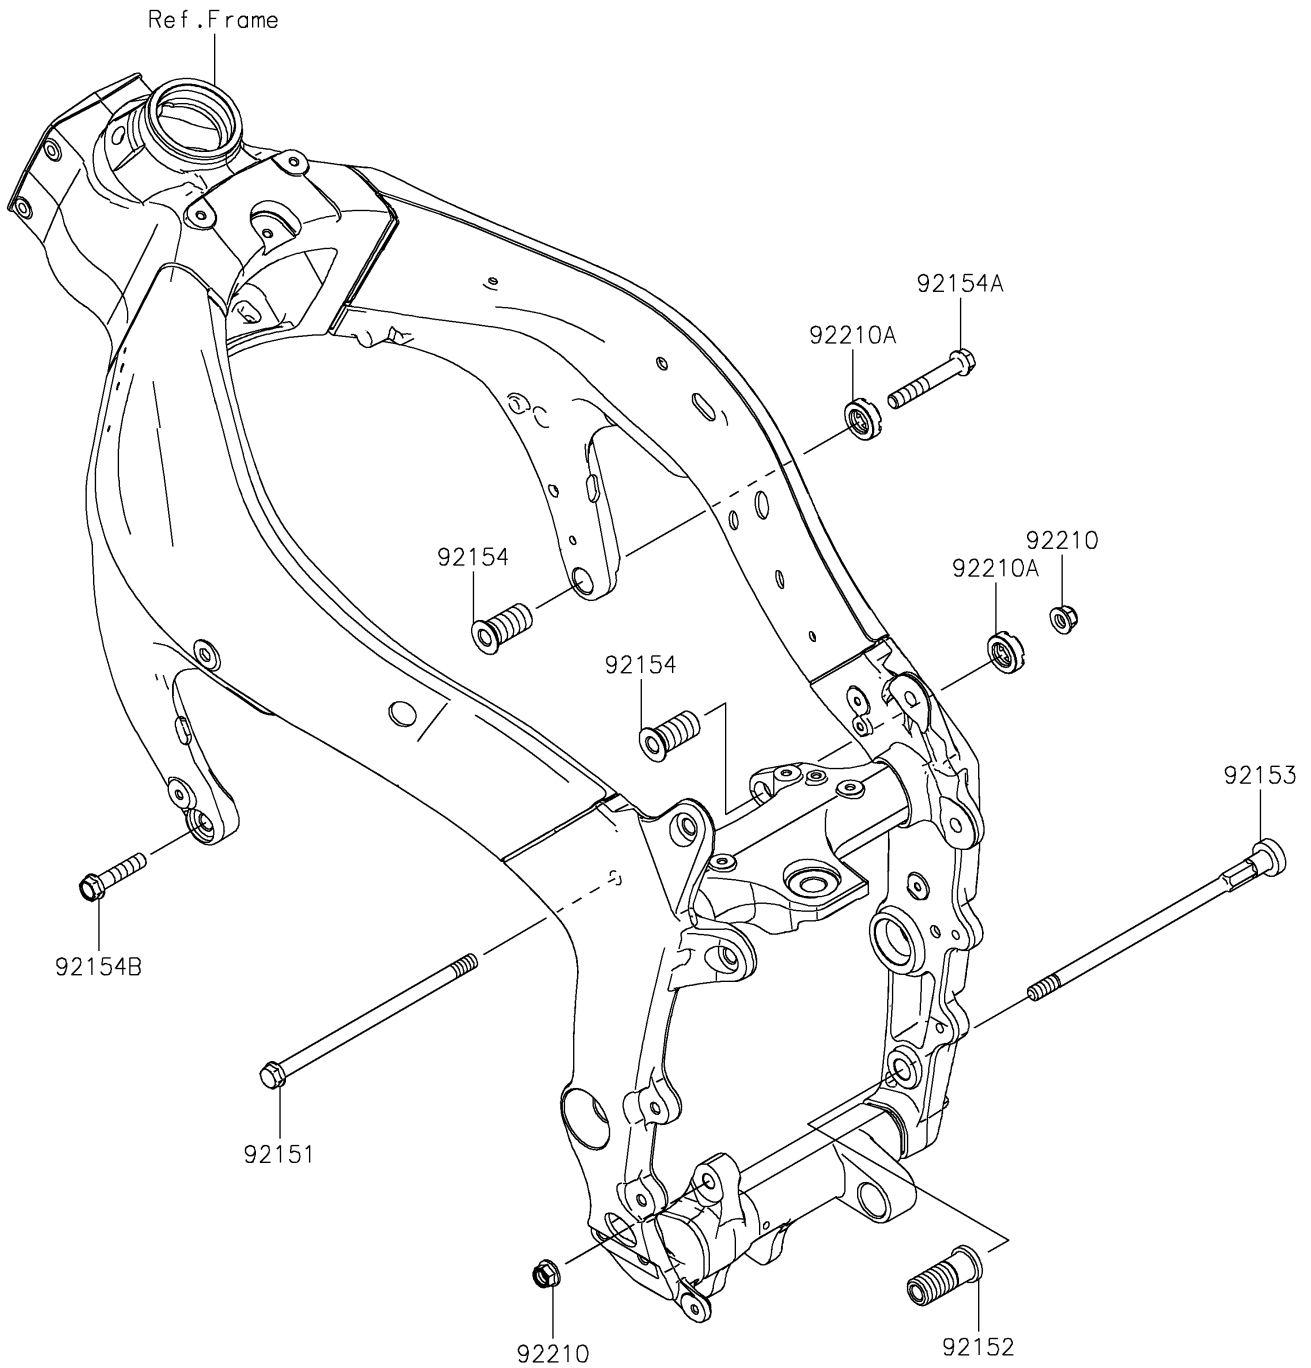

2023 Ninja ZX-6R (CA) KRT Edition PARTS DIAGRAM

Engine Mount

F2122

2023 Ninja ZX-6R (CA) KRT Edition PARTS LIST

Engine Mount

ITEM NAME	PART NUMBER	QUANTITY
BOLT,FLANGED,10X190 (Ref # 92151)	92151-1915	1
COLLAR,ENGINE MOUNT (Ref # 92152)	92152-0076	1
BOLT,SOCKET,10X227 (Ref # 92153)	92153-1328	1
BOLT,ENGINE MOUNT,18MM (Ref # 92154)	92154-0249	2
BOLT,FLANGED,10X65 (Ref # 92154A)	92154-1964	1
BOLT,FLANGED,10X40 (Ref # 92154B)	92154-1965	1
NUT,LOCK,FLANGED,10MM (Ref # 92210)	92210-1139	2
NUT,18MM (Ref # 92210A)	92210-1203	2