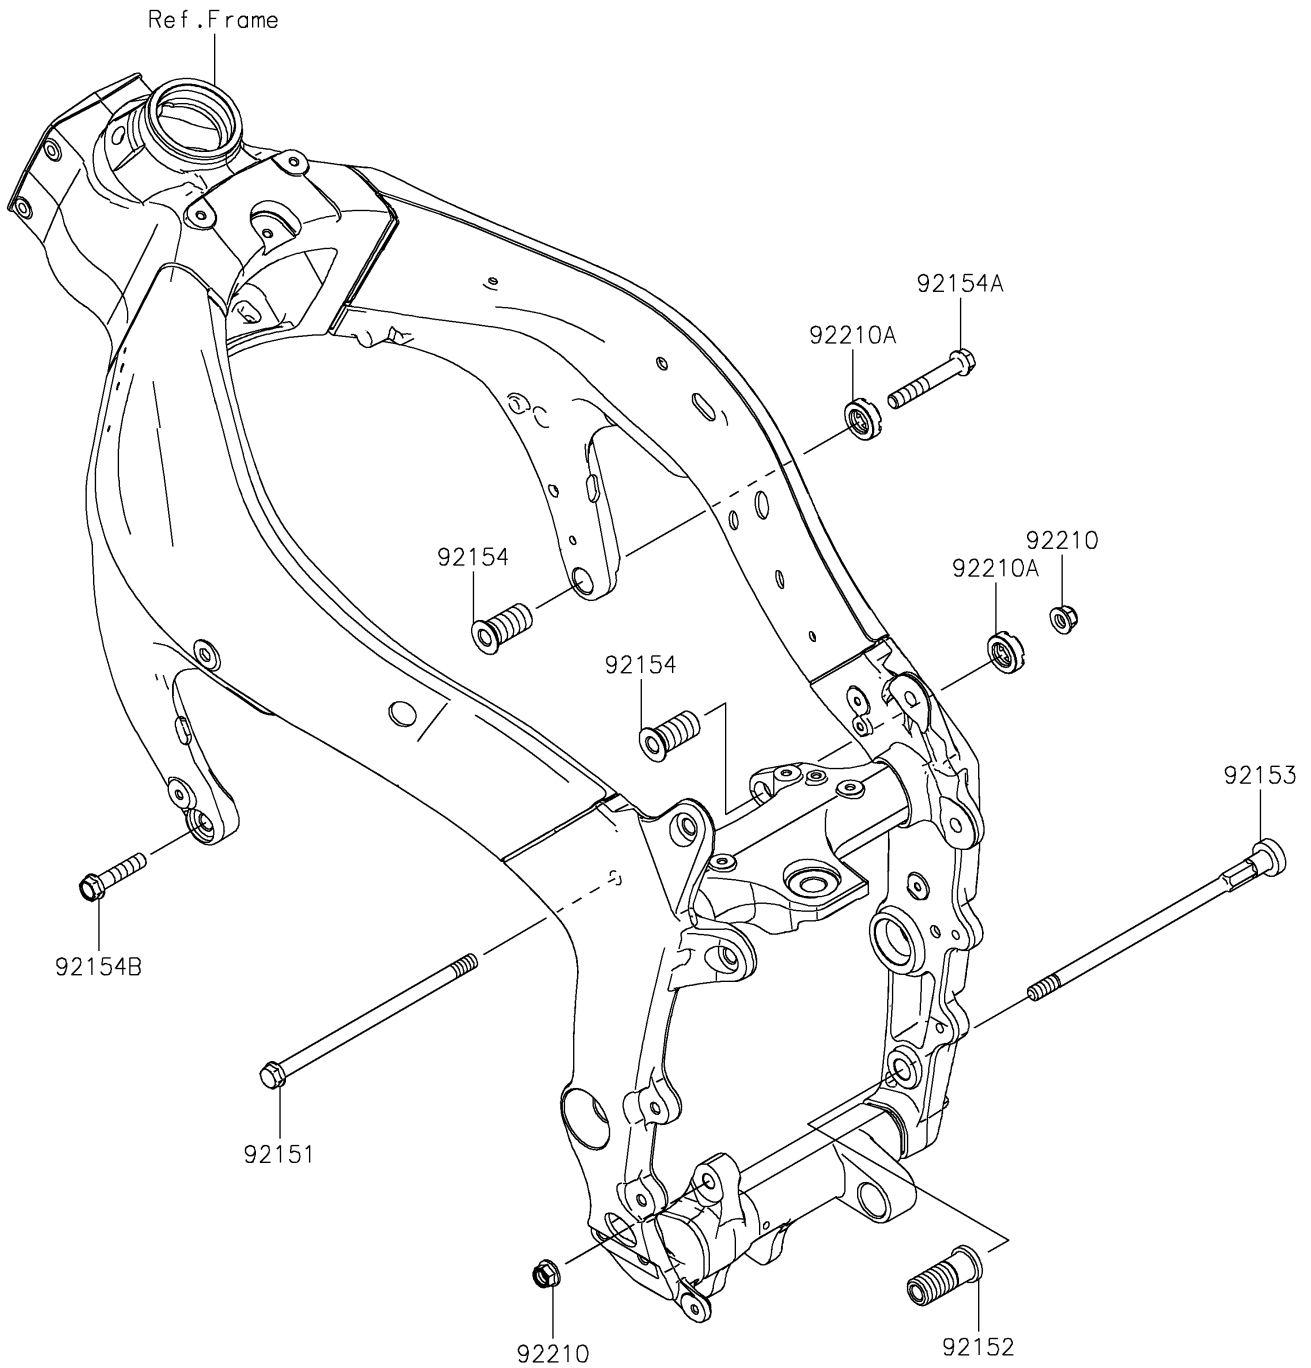

# 2023 Ninja ZX-6R (CA) KRT Edition PARTS DIAGRAM

Engine Mount

F2122

### Engine Mount

ITEM NAME	PART NUMBER	QUANTITY
BOLT,FLANGED,10X190 (Ref # 92151)	92151-1915	1
COLLAR,ENGINE MOUNT (Ref # 92152)	92152-0076	1
BOLT,SOCKET,10X227 (Ref # 92153)	92153-1328	1
BOLT,ENGINE MOUNT,18MM (Ref # 92154)	92154-0249	2
BOLT,FLANGED,10X65 (Ref # 92154A)	92154-1964	1
BOLT,FLANGED,10X40 (Ref # 92154B)	92154-1965	1
NUT,LOCK,FLANGED,10MM (Ref # 92210)	92210-1139	2
NUT,18MM (Ref # 92210A)	92210-1203	2