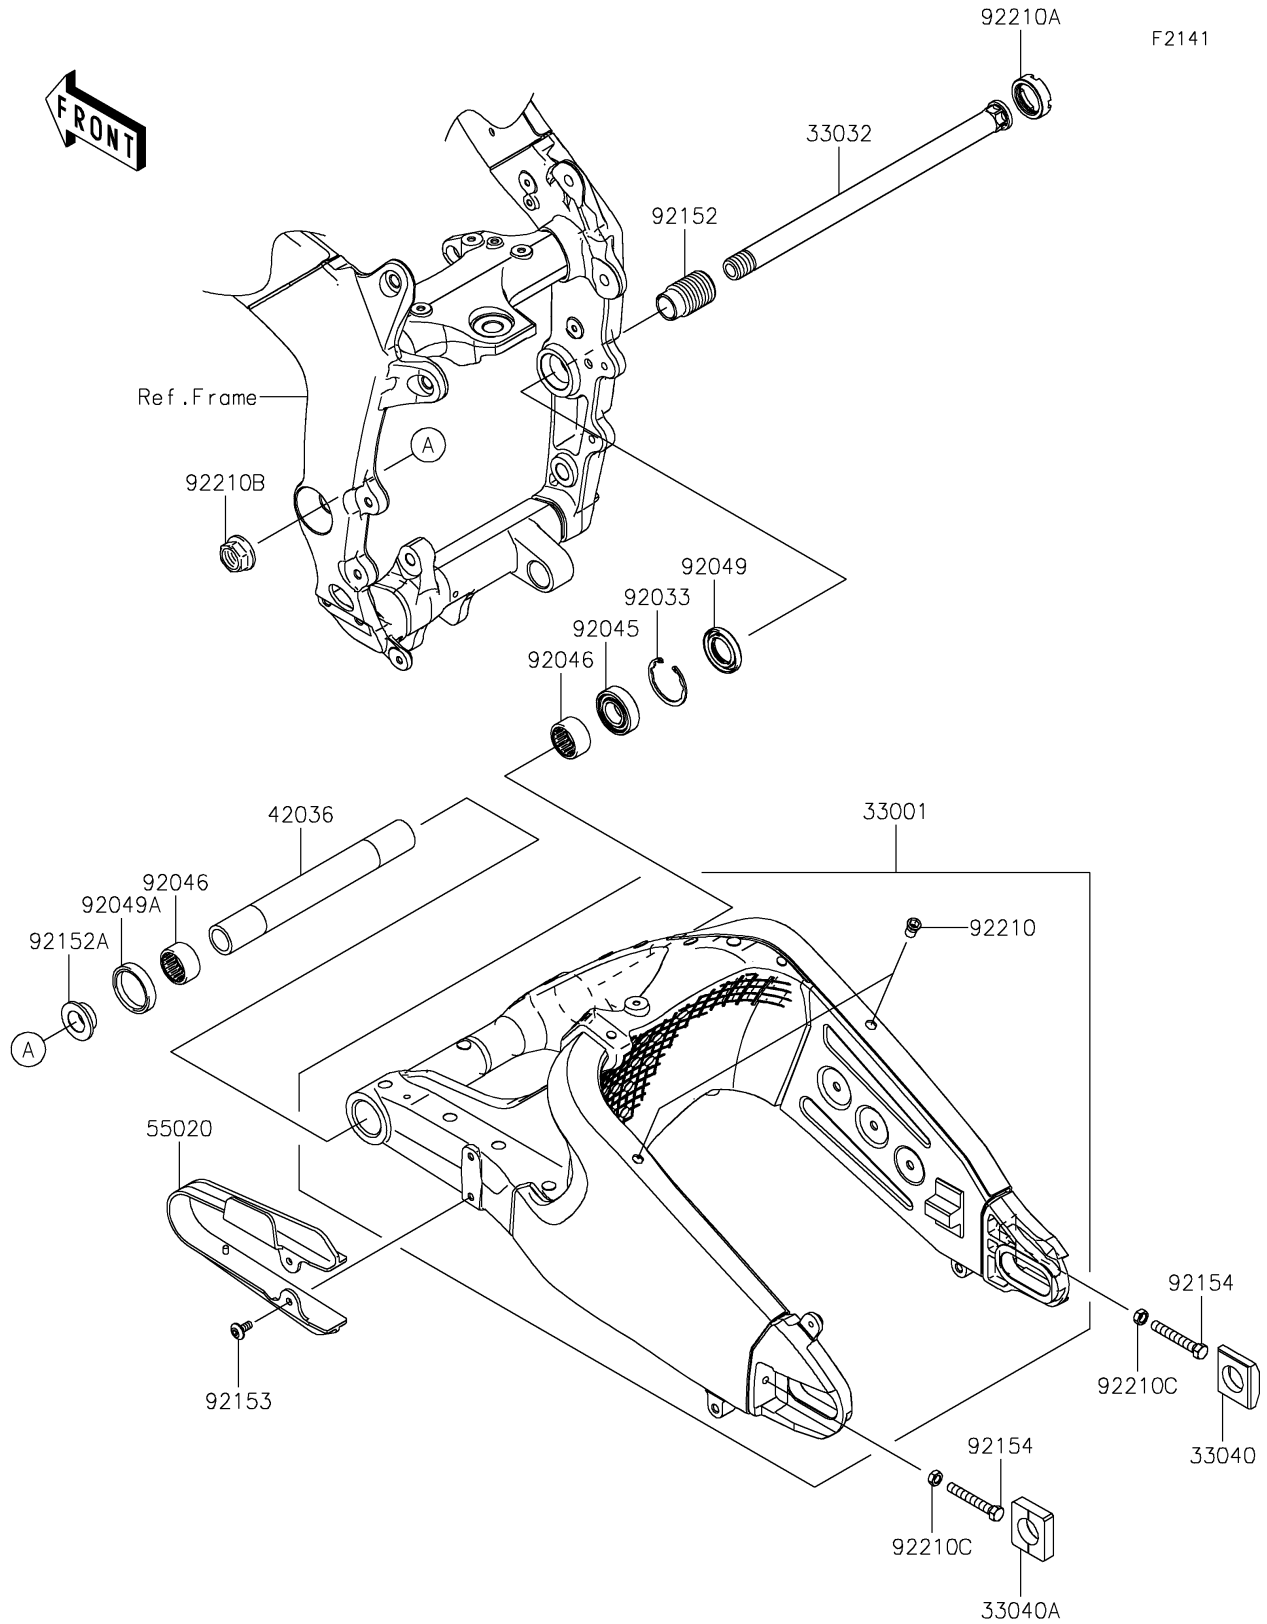

2022 Ninja ZX-6R (CA) PARTS DIAGRAM

Swingarm

2022 Ninja ZX-6R (CA) PARTS LIST

Swingarm

ITEM NAME	PART NUMBER	QUANTITY
ARM-COMP-SWING (Ref # 33001)	33001-0584	1
SHAFT-SWING ARM (Ref # 33032)	33032-0044	1
ADJUSTER-CHAIN,RH (Ref # 33040)	33040-0027	1
ADJUSTER-CHAIN,LH (Ref # 33040A)	33040-1114	1
SLEEVE,20.1X28X226 (Ref # 42036)	42036-0069	1
GUARD,CHAIN (Ref # 55020)	55020-0384	1
RING-SNAP,42MM (Ref # 92033)	92033-1041	1
BEARING-BALL,6004UL11 (Ref # 92045)	92045-0017	1
BEARING-NEEDLE,7E-HVS 28X34X17 (Ref # 92046)	92046-0008	2
SEAL-OIL,MHSA25X42X6 (Ref # 92049)	92049-1314	1
SEAL-OIL,MHSA25X34X7 (Ref # 92049A)	92049-1352	1
COLLAR,SWING ARM,L=47 (Ref # 92152)	92152-0154	1
COLLAR,SWING ARM,L=12.5 (Ref # 92152A)	92152-1234	1
BOLT,SOCKET,6X14 (Ref # 92153)	92153-0422	1
BOLT-SMALL,8X55 (Ref # 92154)	92154-1962	2
NUT,6MM (Ref # 92210)	92210-0099	2
NUT,30MM (Ref # 92210A)	92210-0134	1
NUT,FLANGED,20MM (Ref # 92210B)	92210-0320	1
NUT-HEX-SMALL,8MM (Ref # 92210C)	92210-1459	2