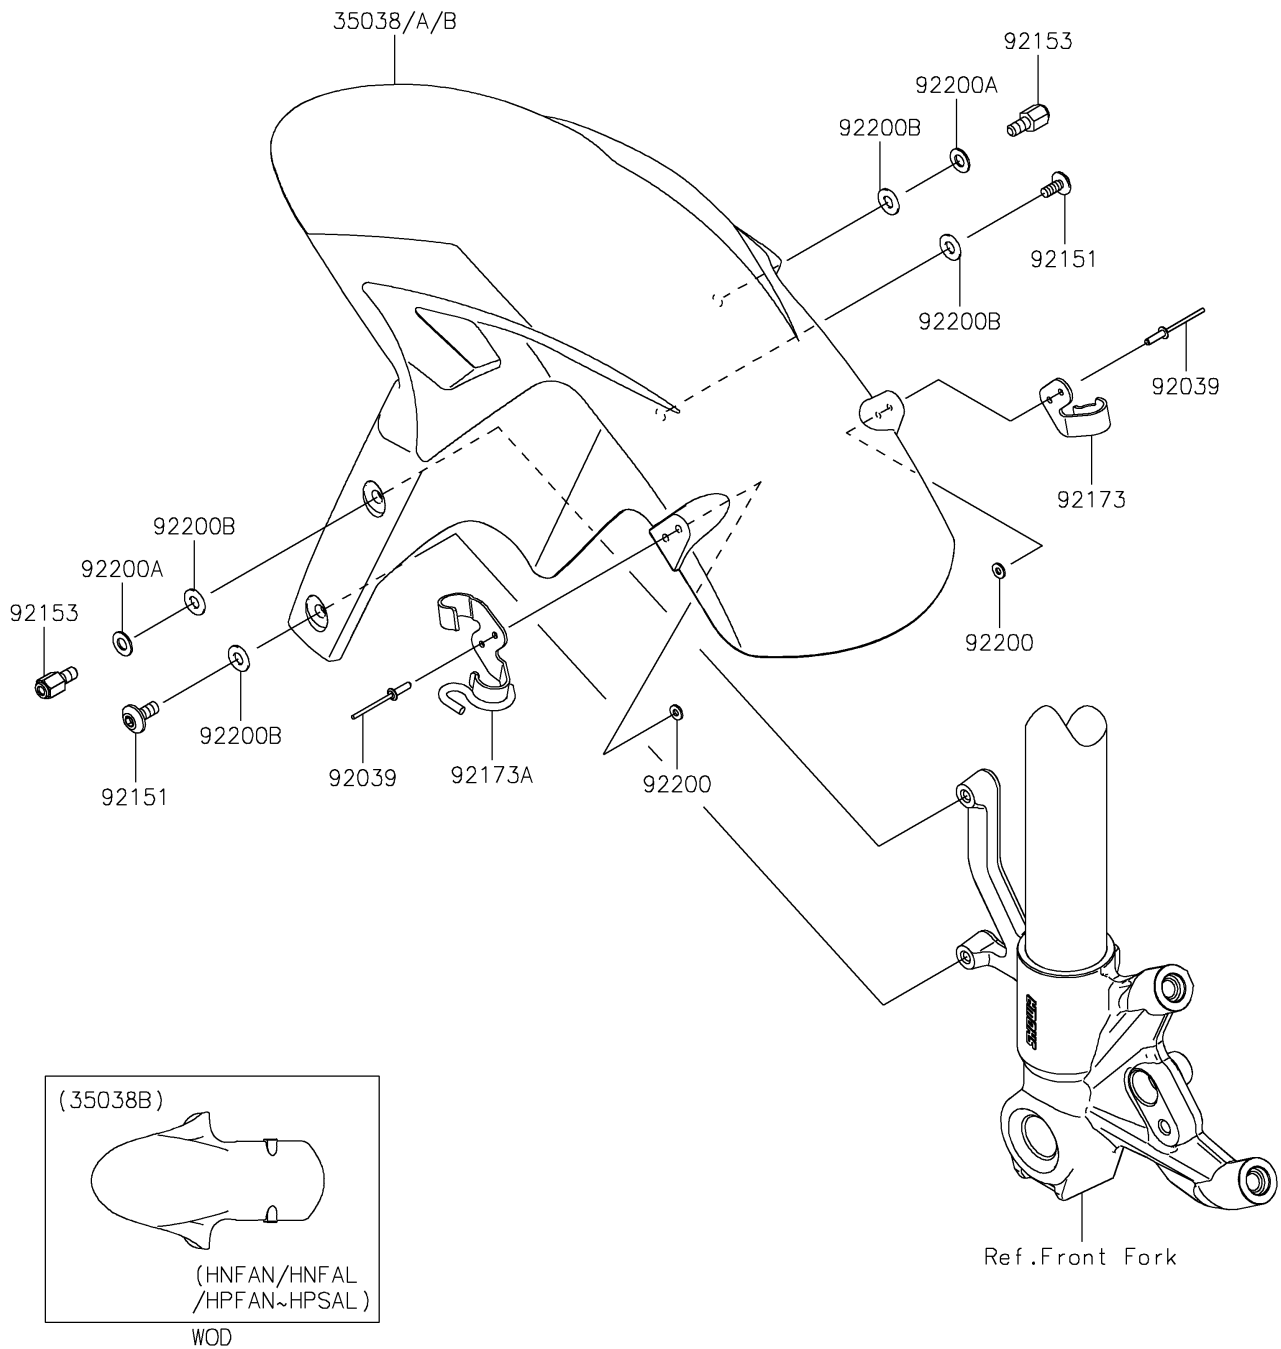

2023 Ninja ZX-6R (CA) KRT Edition PARTS DIAGRAM

Front Fender(s)

F2171

2023 Ninja ZX-6R (CA) KRT Edition PARTS LIST

Front Fender(s)

ITEM NAME	PART NUMBER	QUANTITY
FENDER-FRONT,L.GREEN (Ref # 35038B)	35038-0009-777	1
RIVET (Ref # 92039)	92039-1231	4
BOLT,SOCKET,6X14 (Ref # 92151)	92151-1654	2
BOLT,6MM (Ref # 92153)	92153-0335	2
CLAMP,FR FENDER,RH (Ref # 92173)	92173-0984	1
CLAMP,FR FENDER,LH (Ref # 92173A)	92173-2057	1
WASHER,3.5X8X1 (Ref # 92200)	92200-1251	4
WASHER,6.2X15X1.2 (Ref # 92200A)	92200-1762	2
WASHER,6.2X14X1 (Ref # 92200B)	92200-1986	4