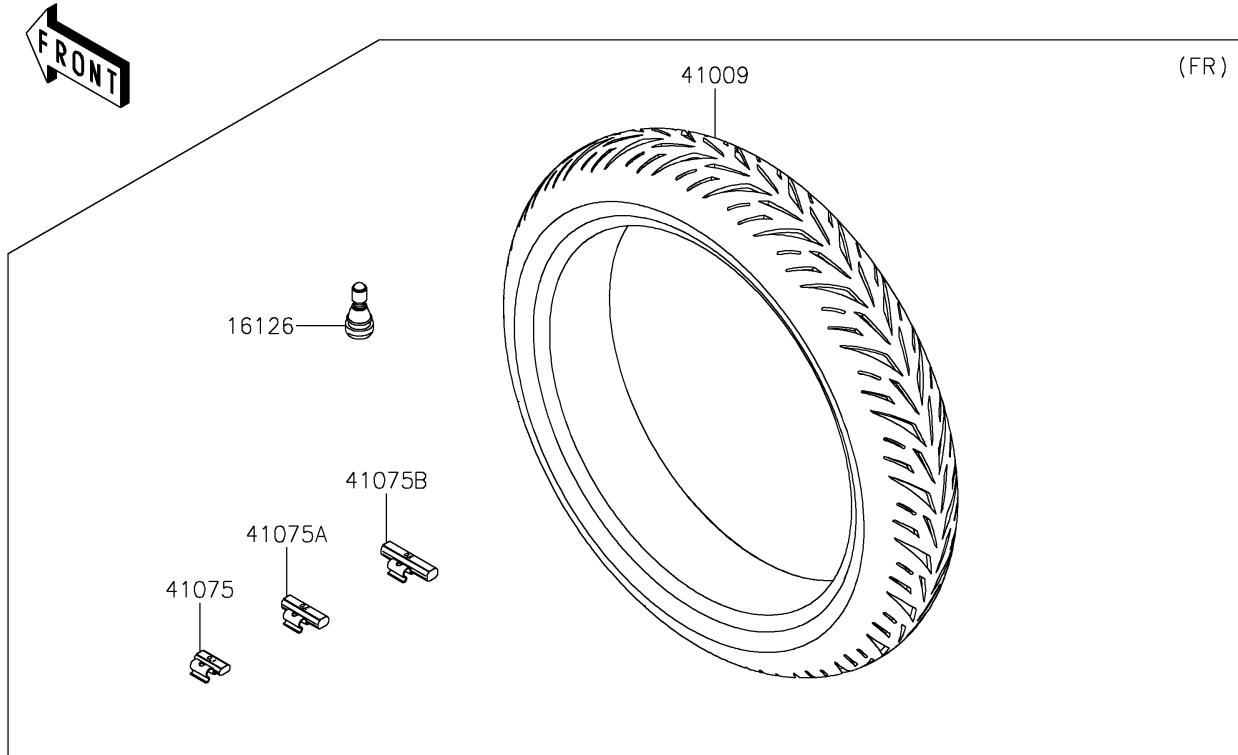

2022 Ninja ZX-6R (CA) PARTS DIAGRAM

Tires

F2210

2022 Ninja ZX-6R (CA) PARTS LIST

Tires

ITEM NAME	PART NUMBER	QUANTITY
VALVE,TIRE (Ref # 16126)	16126-1140	2
TIRE,FR,120/70ZR17(58W),S22F (Ref # 41009)	41009-0801	1
TIRE,RR,180/55ZR17(73W),S22R (Ref # 41009A)	41009-0802	1
BALANCER-WHEEL,10G,SILVER (Ref # 41075)	41075-0007	AR
BALANCER-WHEEL,20G,SILVER (Ref # 41075A)	41075-0008	AR
BALANCER-WHEEL,30G,SILVER (Ref # 41075B)	41075-0009	AR