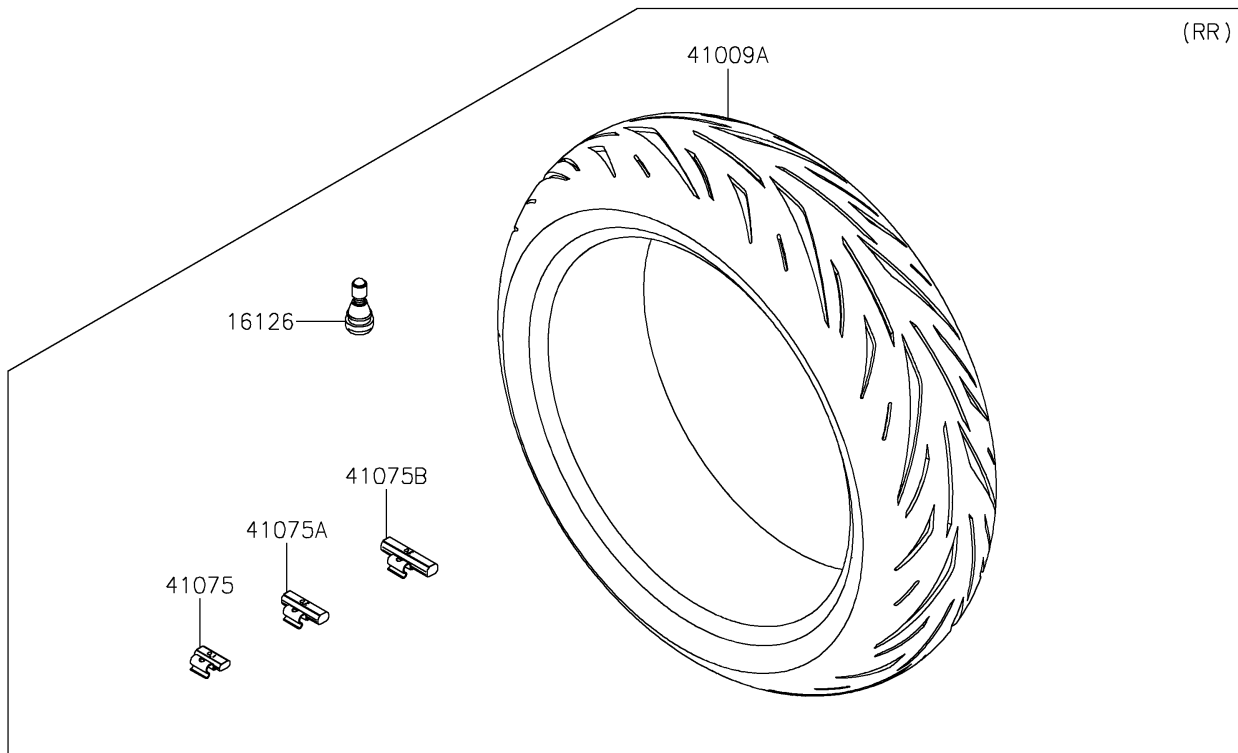

2022 Ninja ZX-6R (CA) PARTS DIAGRAM

Tires

F2210

2022 Ninja ZX-6R (CA) PARTS LIST

Tires

ITEM NAME	PART NUMBER	QUANTITY
VALVE,TIRE (Ref # 16126)	16126-1140	2
TIRE,FR,120/70ZR17(58W),S22F (Ref # 41009)	41009-0801	1
TIRE,RR,180/55ZR17(73W),S22R (Ref # 41009A)	41009-0802	1
BALANCER-WHEEL,10G,SILVER (Ref # 41075)	41075-0007	AR
BALANCER-WHEEL,20G,SILVER (Ref # 41075A)	41075-0008	AR
BALANCER-WHEEL,30G,SILVER (Ref # 41075B)	41075-0009	AR