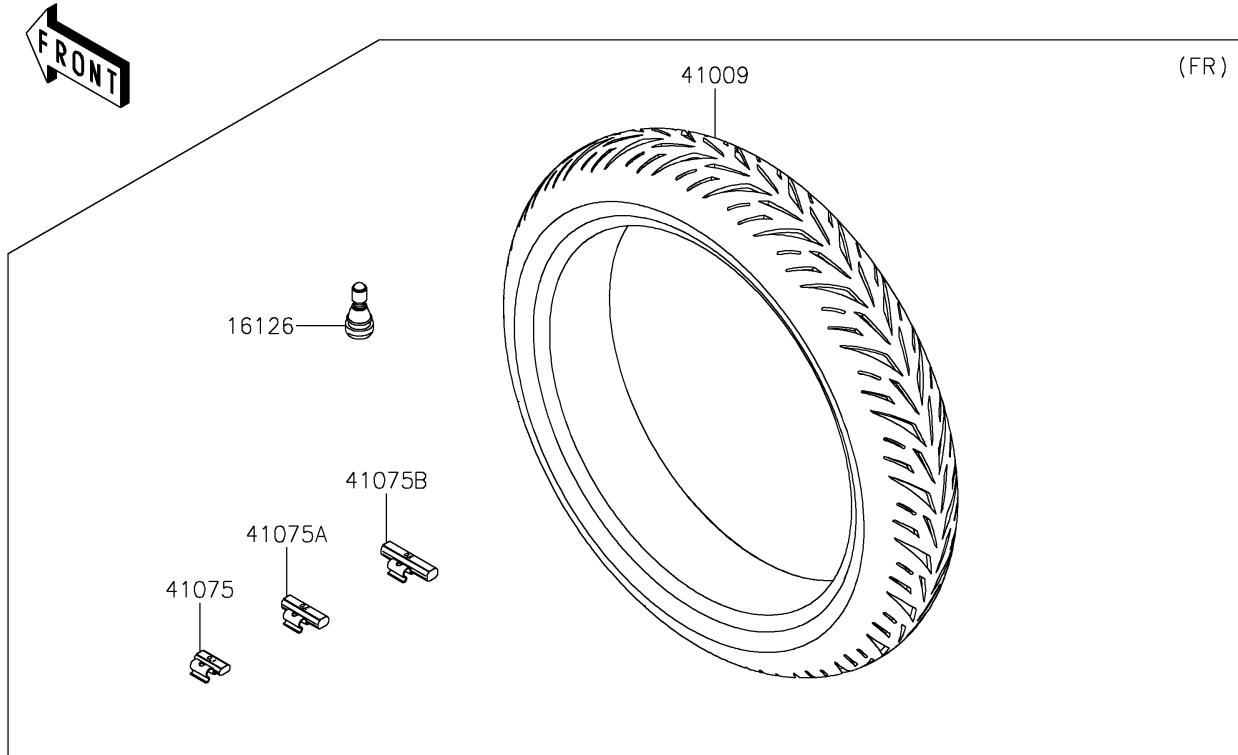

# 2023 Ninja ZX-6R (CA) PARTS DIAGRAM

Tires

F2210

### Tires

ITEM NAME	PART NUMBER	QUANTITY
VALVE,TIRE (Ref # 16126)	16126-1140	2
TIRE,FR,120/70ZR17(58W),S22F (Ref # 41009)	41009-0801	1
TIRE,RR,180/55ZR17(73W),S22R (Ref # 41009A)	41009-0802	1
BALANCER-WHEEL,10G,SILVER (Ref # 41075)	41075-0007	AR
BALANCER-WHEEL,20G,SILVER (Ref # 41075A)	41075-0008	AR
BALANCER-WHEEL,30G,SILVER (Ref # 41075B)	41075-0009	AR