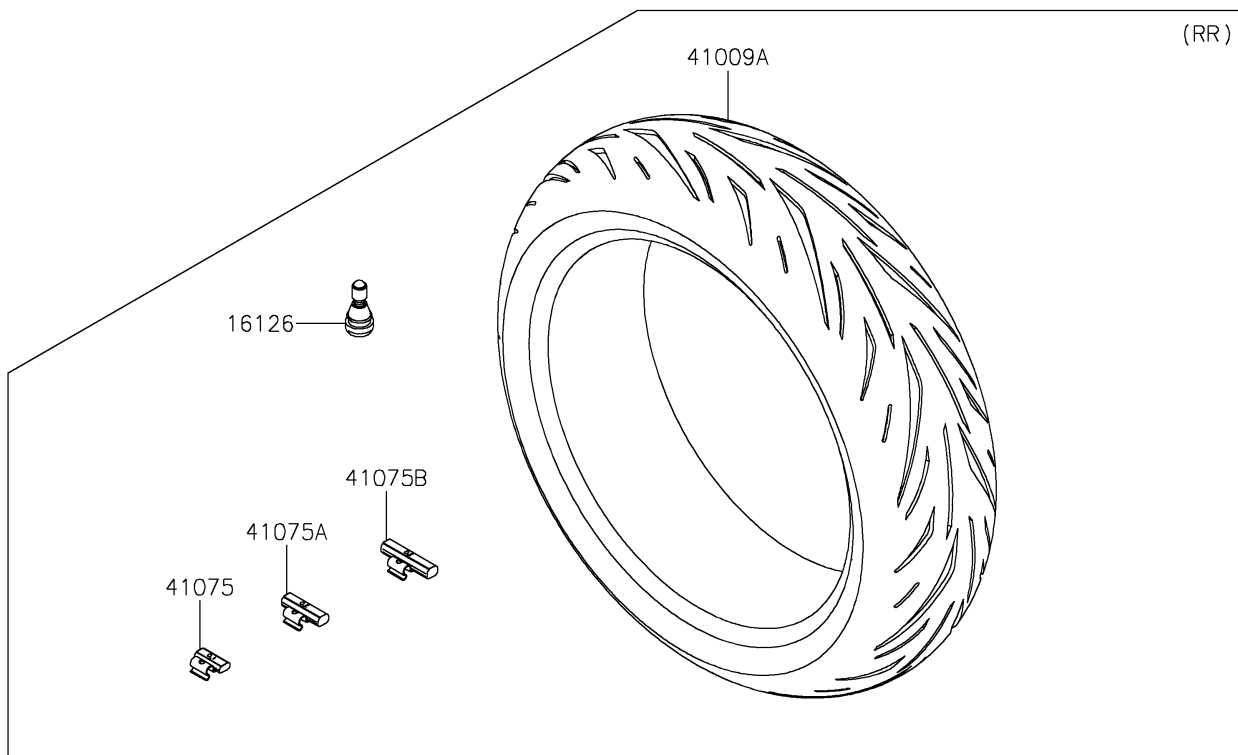

# 2023 Ninja ZX-6R (CA) PARTS DIAGRAM

Tires

F2210

### Tires

ITEM NAME	PART NUMBER	QUANTITY
VALVE,TIRE (Ref # 16126)	16126-1140	2
TIRE,FR,120/70ZR17(58W),S22F (Ref # 41009)	41009-0801	1
TIRE,RR,180/55ZR17(73W),S22R (Ref # 41009A)	41009-0802	1
BALANCER-WHEEL,10G,SILVER (Ref # 41075)	41075-0007	AR
BALANCER-WHEEL,20G,SILVER (Ref # 41075A)	41075-0008	AR
BALANCER-WHEEL,30G,SILVER (Ref # 41075B)	41075-0009	AR