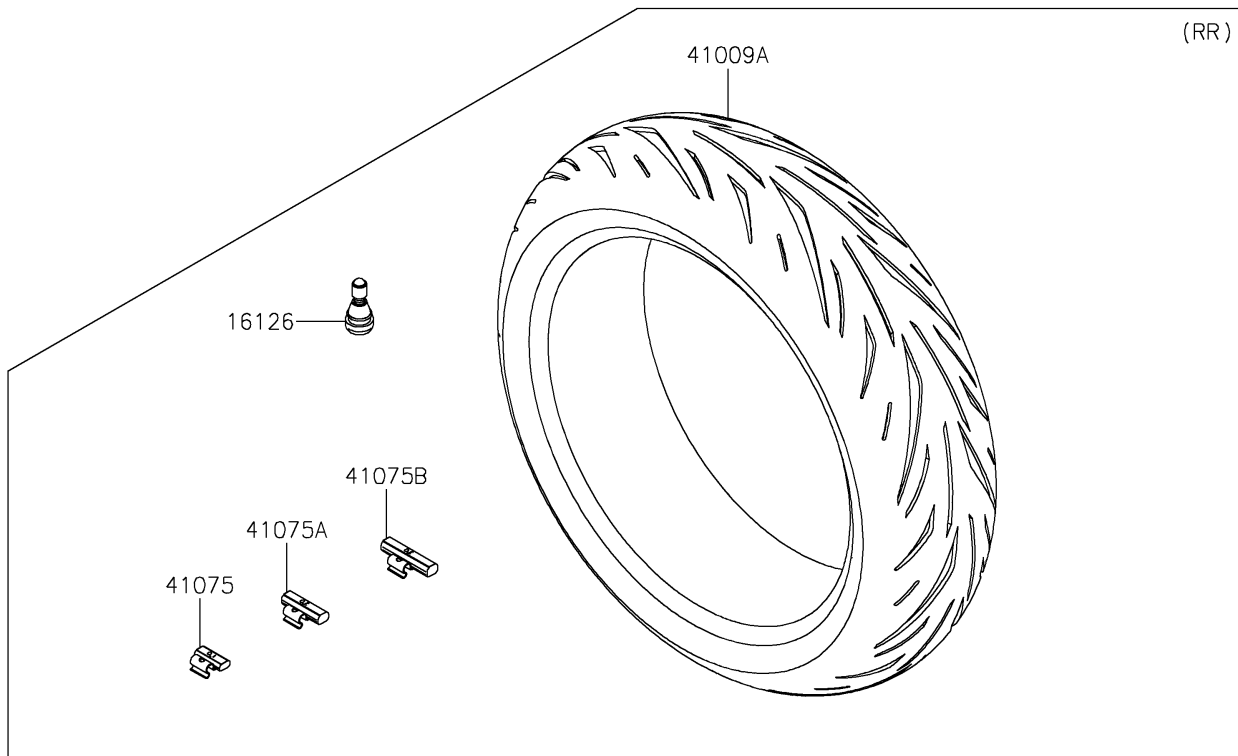

# 2023 Ninja ZX-6R (CA) KRT Edition PARTS DIAGRAM

Tires

F2210

### Tires

ITEM NAME	PART NUMBER	QUANTITY
VALVE,TIRE (Ref # 16126)	16126-1140	2
TIRE,FR,120/70ZR17(58W),S22F (Ref # 41009)	41009-0801	1
TIRE,RR,180/55ZR17(73W),S22R (Ref # 41009A)	41009-0802	1
BALANCER-WHEEL,10G,SILVER (Ref # 41075)	41075-0007	AR
BALANCER-WHEEL,20G,SILVER (Ref # 41075A)	41075-0008	AR
BALANCER-WHEEL,30G,SILVER (Ref # 41075B)	41075-0009	AR