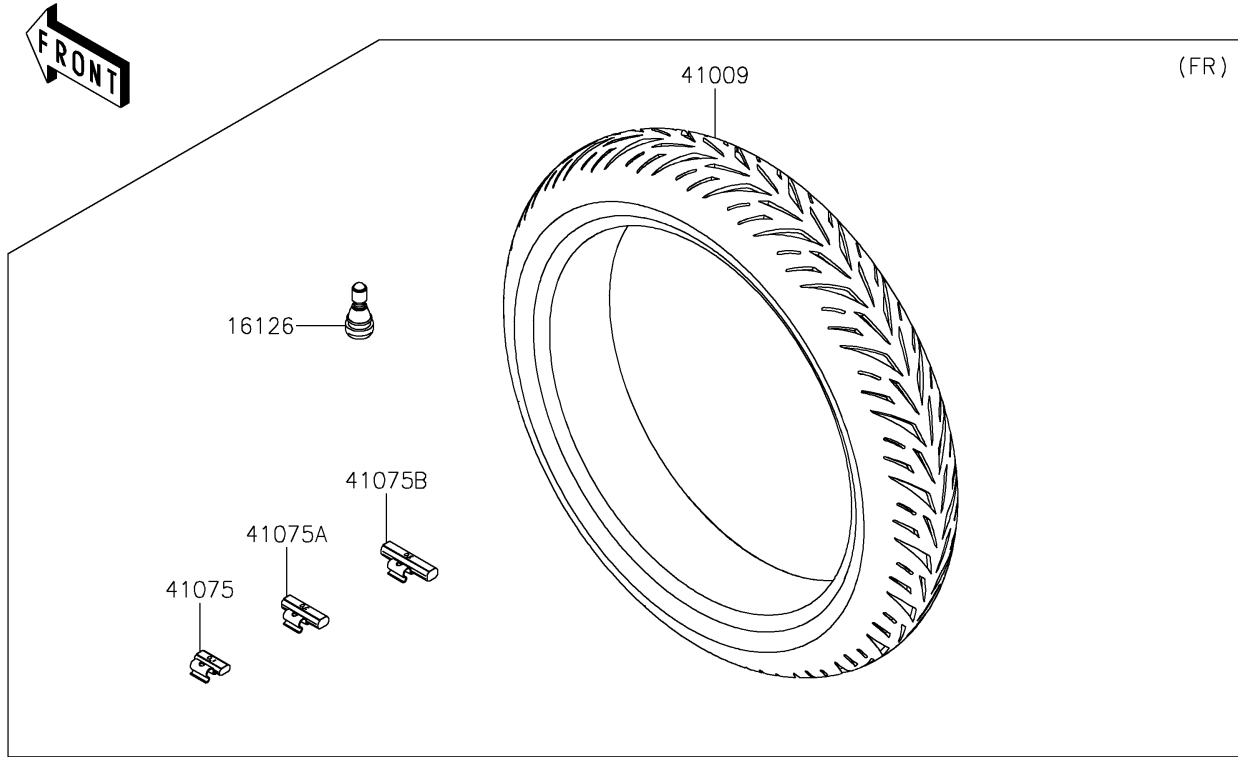

# 2023 Ninja ZX-6R (CA) KRT Edition PARTS DIAGRAM

Tires

F2210

### Tires

ITEM NAME	PART NUMBER	QUANTITY
VALVE,TIRE (Ref # 16126)	16126-1140	2
TIRE,FR,120/70ZR17(58W),S22F (Ref # 41009)	41009-0801	1
TIRE,RR,180/55ZR17(73W),S22R (Ref # 41009A)	41009-0802	1
BALANCER-WHEEL,10G,SILVER (Ref # 41075)	41075-0007	AR
BALANCER-WHEEL,20G,SILVER (Ref # 41075A)	41075-0008	AR
BALANCER-WHEEL,30G,SILVER (Ref # 41075B)	41075-0009	AR