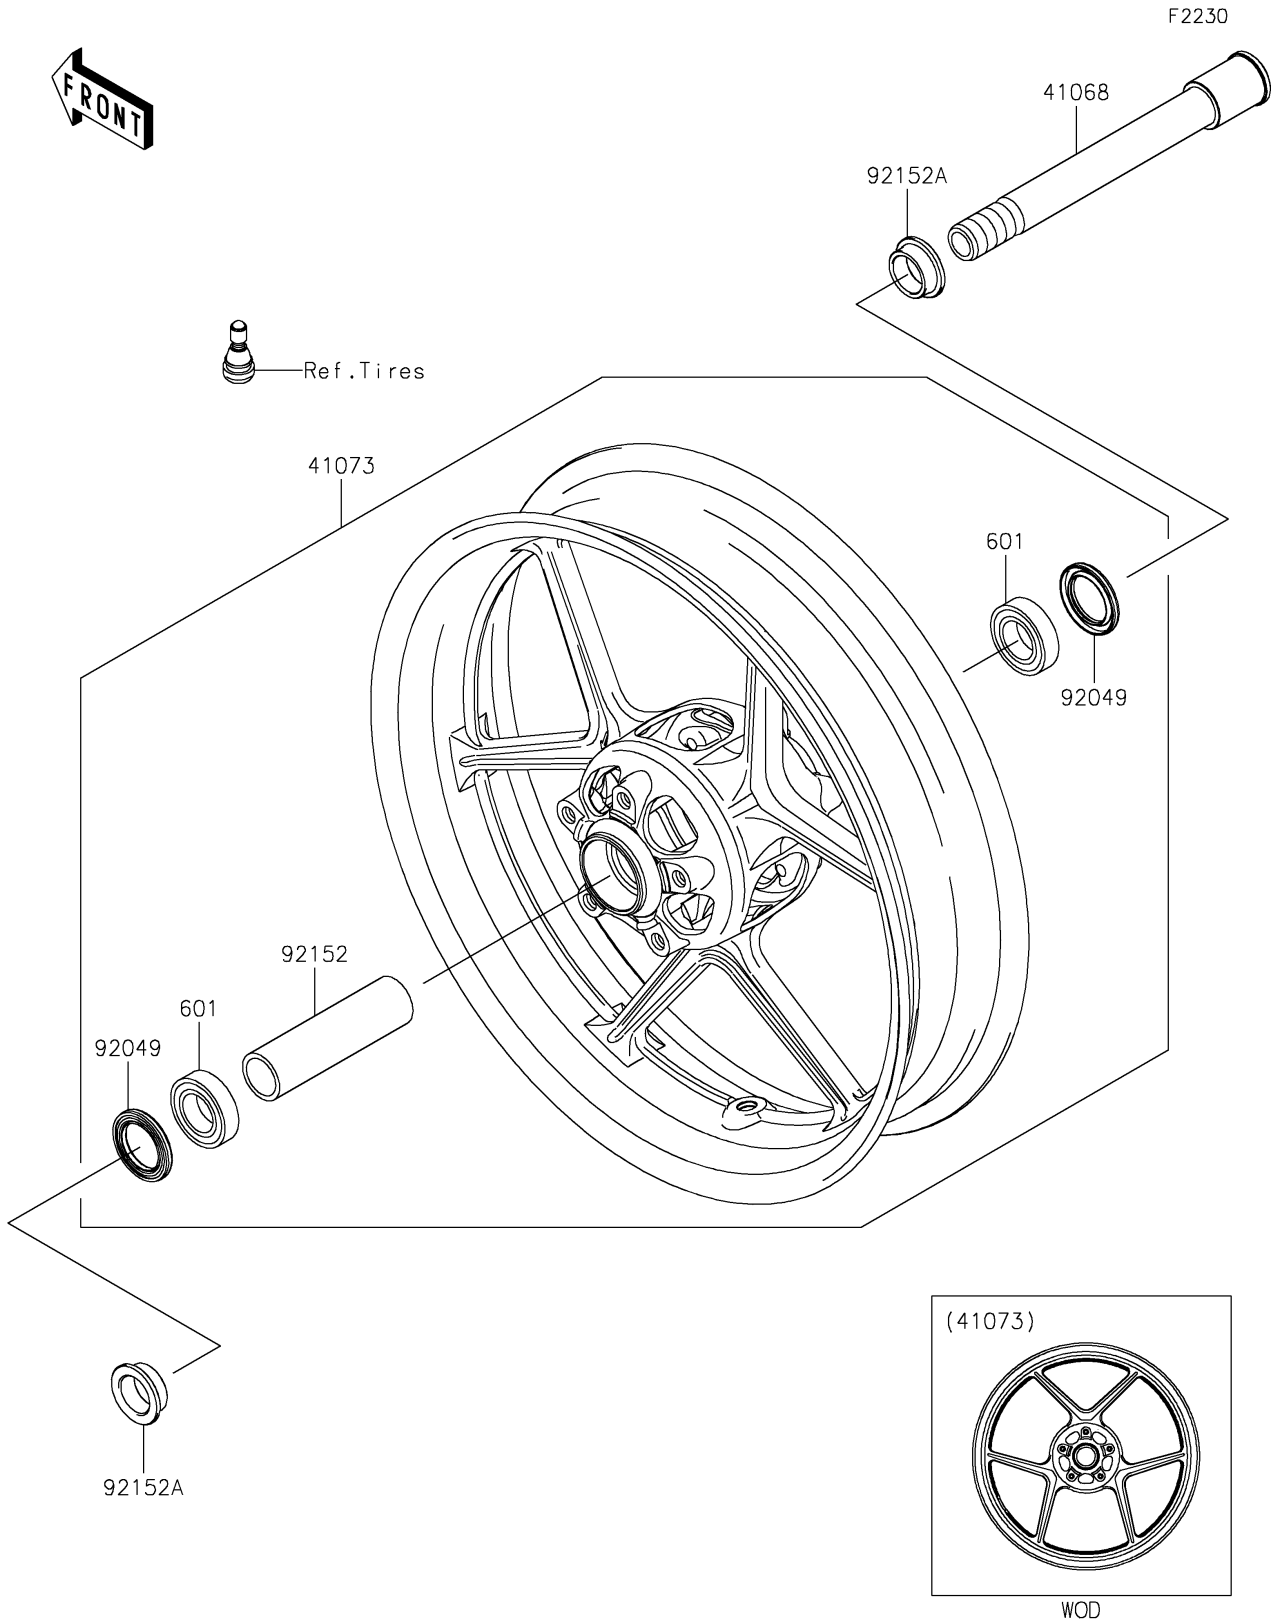

# 2022 Ninja ZX-6R (CA) PARTS DIAGRAM

Front Wheel

### Front Wheel

ITEM NAME	PART NUMBER	QUANTITY
AXLE,FR,25X207 (Ref # 41068)	41068-0599	1
WHEEL-ASSY,FR,G.BLACK (Ref # 41073)	41073-0728-18F	1
SEAL-OIL,BJN-C2 32X47X5 (Ref # 92049)	92049-0050	2
COLLAR,FR HUB,L=115 (Ref # 92152)	92152-0242	1
COLLAR,FR AXLE,L=13 (Ref # 92152A)	92152-1470	2
BEARING-BALL,#6005UU (Ref # 601)	601B6005UU	2