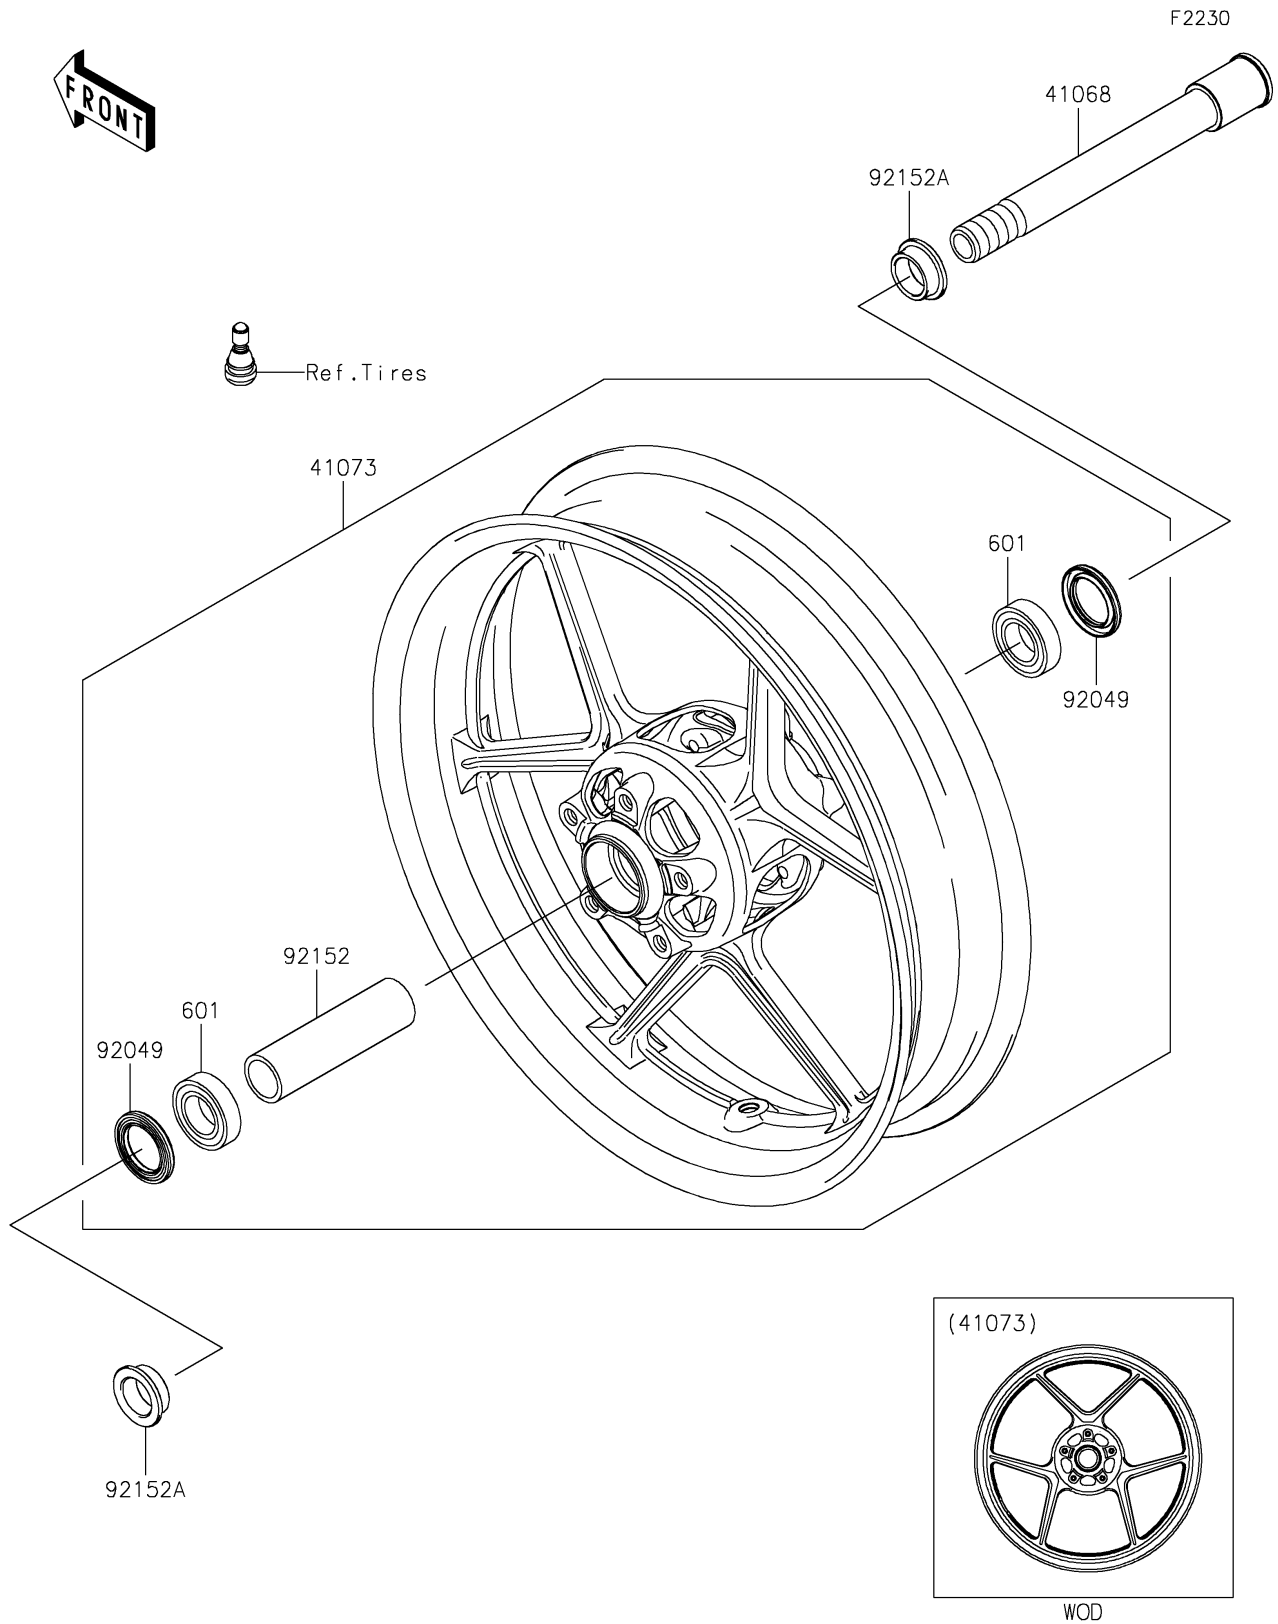

2023 Ninja ZX-6R (CA) KRT Edition PARTS DIAGRAM

Front Wheel

2023 Ninja ZX-6R (CA) KRT Edition PARTS LIST

Front Wheel

ITEM NAME	PART NUMBER	QUANTITY
AXLE,FR,25X207 (Ref # 41068)	41068-0599	1
WHEEL-ASSY,FR,G.BLACK (Ref # 41073)	41073-0728-18F	1
SEAL-OIL,BJN-C2 32X47X5 (Ref # 92049)	92049-0050	2
COLLAR,FR HUB,L=115 (Ref # 92152)	92152-0242	1
COLLAR,FR AXLE,L=13 (Ref # 92152A)	92152-1470	2
BEARING-BALL,#6005UU (Ref # 601)	601B6005UU	2