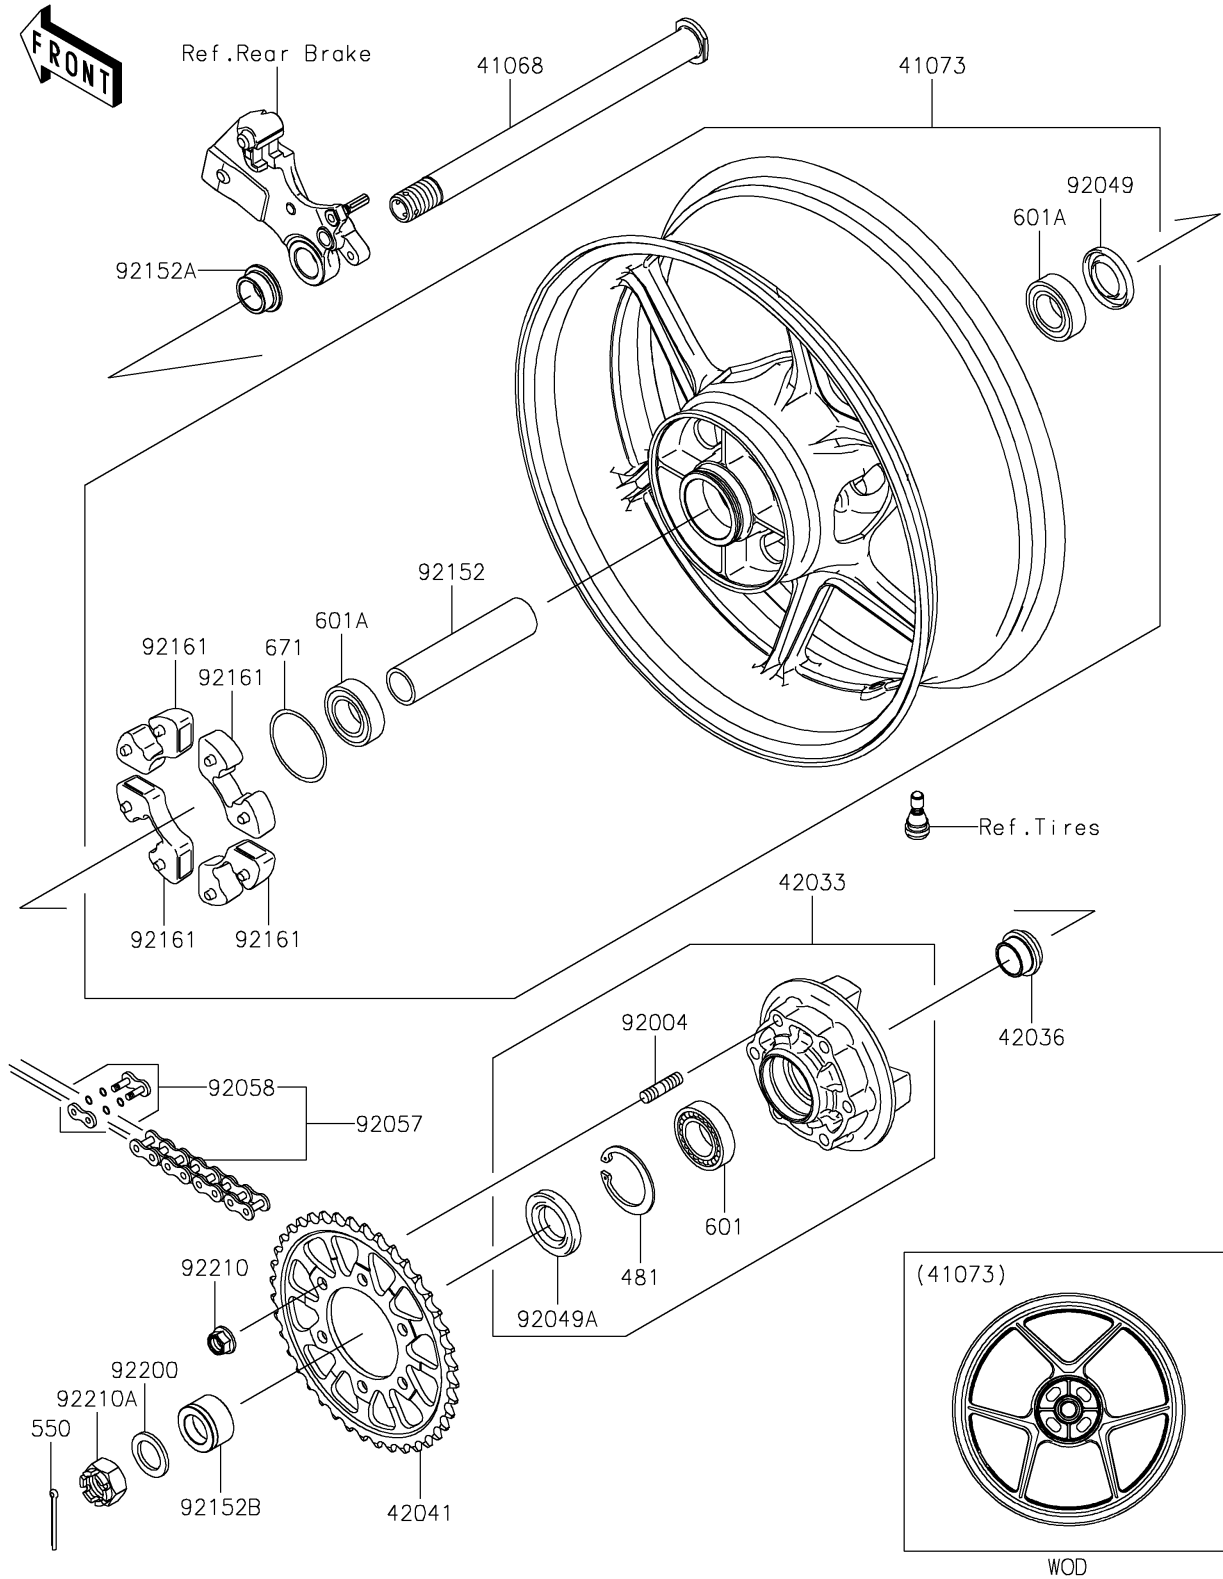

# 2022 Ninja ZX-6R (CA) PARTS DIAGRAM

Rear Wheel/Chain

F2240

### Rear Wheel/Chain

ITEM NAME	PART NUMBER	QUANTITY
AXLE,RR,24X326 (Ref # 41068)	41068-0613	1
WHEEL-ASSY,RR,G.BLACK (Ref # 41073)	41073-0729-18F	1
COUPLING-ASSY,RR HUB (Ref # 42033)	42033-0026	1
SLEEVE,RR HUB,L=22 (Ref # 42036)	42036-1279	1
SPROCKET-HUB,43T (Ref # 42041)	42041-0094	1
STUD,10X19 (Ref # 92004)	92004-0028	6
SEAL-OIL,31X52X5 (Ref # 92049)	92049-0722	1
SEAL-OIL,PJN 40 55 8 (Ref # 92049A)	92049-1376	1
CHAIN,DRIVE,DID520HV2X112L (Ref # 92057)	92057-0775	1
JOINT-CHAIN (Ref # 92058)	92058-0064	1
COLLAR,RR HUB,L=137 (Ref # 92152)	92152-0214	1
COLLAR,RR AXLE,RH,L=16 (Ref # 92152A)	92152-1246	1
COLLAR,RR AXLE,LH,L=23.5 (Ref # 92152B)	92152-1254	1
DAMPER,SHOCK,RR HUB (Ref # 92161)	92161-0342	4
WASHER,25.5X38X3.2 (Ref # 92200)	92200-0278	1
NUT,LOCK,FLANGED,10MM (Ref # 92210)	92210-0276	6
NUT,CASTLE,24MM (Ref # 92210A)	92210-0280	1
CIRCLIP (Ref # 481)	481J5500	1
PIN-COTTER,4.0X45 (Ref # 550)	550AA4045	1
BEARING-BALL,#6006G (Ref # 601)	601B6006G	1
BEARING-BALL (Ref # 601A)	601B6205UU	2
O RING,60MM (Ref # 671)	671B2560	1