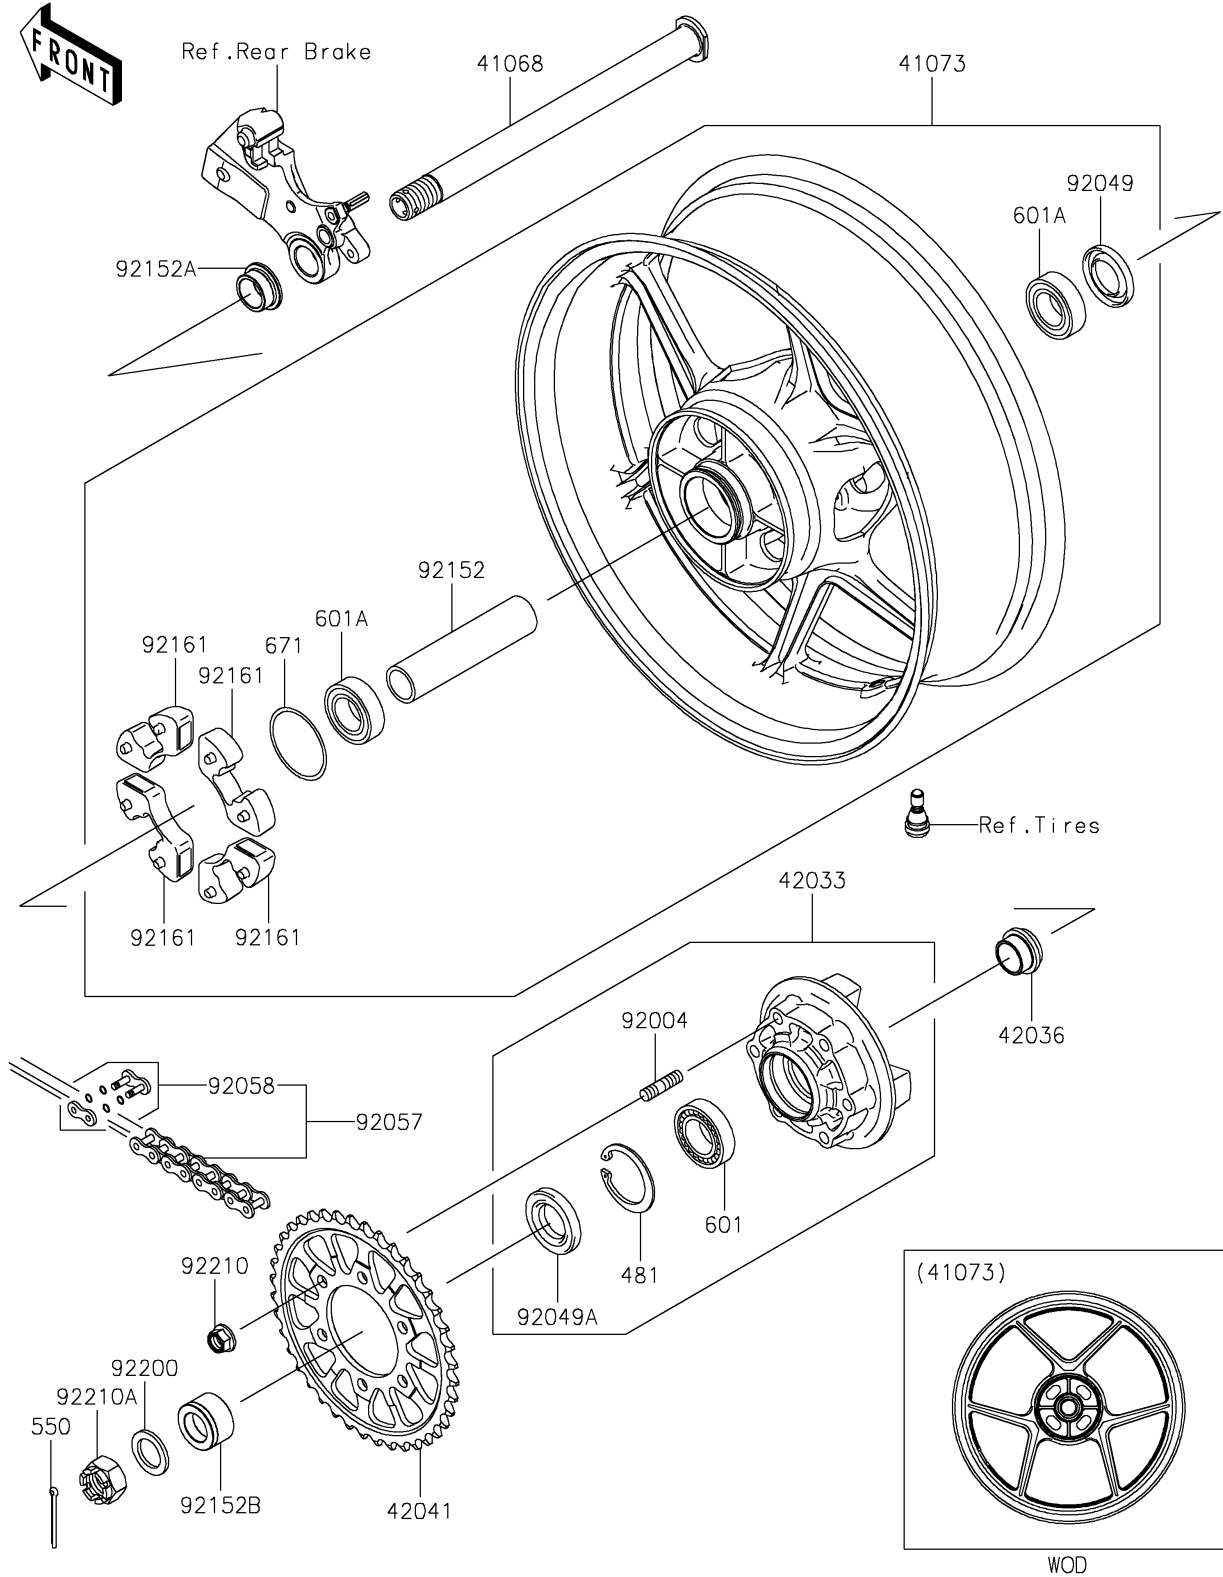

2023 Ninja ZX-6R KRT Edition PARTS DIAGRAM

Rear Wheel/Chain

F2240

2023 Ninja ZX-6R KRT Edition PARTS LIST

Rear Wheel/Chain

| ITEM NAME | PART NUMBER | QUANTITY |
|--|----------------|----------|
| AXLE,RR,24X326 (Ref # 41068) | 41068-0613 | 1 |
| WHEEL-ASSY,RR,G.BLACK (Ref # 41073) | 41073-0729-18F | 1 |
| COUPLING-ASSY,RR HUB (Ref # 42033) | 42033-0026 | 1 |
| SLEEVE,RR HUB,L=22 (Ref # 42036) | 42036-1279 | 1 |
| SPROCKET-HUB,43T (Ref # 42041) | 42041-0094 | 1 |
| STUD,10X19 (Ref # 92004) | 92004-0028 | 6 |
| SEAL-OIL,31X52X5 (Ref # 92049) | 92049-0722 | 1 |
| SEAL-OIL,PJN 40 55 8 (Ref # 92049A) | 92049-1376 | 1 |
| CHAIN,DRIVE,DID520HV2X112L (Ref # 92057) | 92057-0775 | 1 |
| JOINT-CHAIN (Ref # 92058) | 92058-0064 | 1 |
| COLLAR,RR HUB,L=137 (Ref # 92152) | 92152-0214 | 1 |
| COLLAR,RR AXLE,RH,L=16 (Ref # 92152A) | 92152-1246 | 1 |
| COLLAR,RR AXLE,LH,L=23.5 (Ref # 92152B) | 92152-1254 | 1 |
| DAMPER,SHOCK,RR HUB (Ref # 92161) | 92161-0342 | 4 |
| WASHER,25.5X38X3.2 (Ref # 92200) | 92200-0278 | 1 |
| NUT,LOCK,FLANGED,10MM (Ref # 92210) | 92210-0276 | 6 |
| NUT,CASTLE,24MM (Ref # 92210A) | 92210-0280 | 1 |
| CIRCLIP (Ref # 481) | 481J5500 | 1 |
| PIN-COTTER,4.0X45 (Ref # 550) | 550AA4045 | 1 |
| BEARING-BALL,#6006G (Ref # 601) | 601B6006G | 1 |
| BEARING-BALL (Ref # 601A) | 601B6205UU | 2 |
| O RING,60MM (Ref # 671) | 671B2560 | 1 |