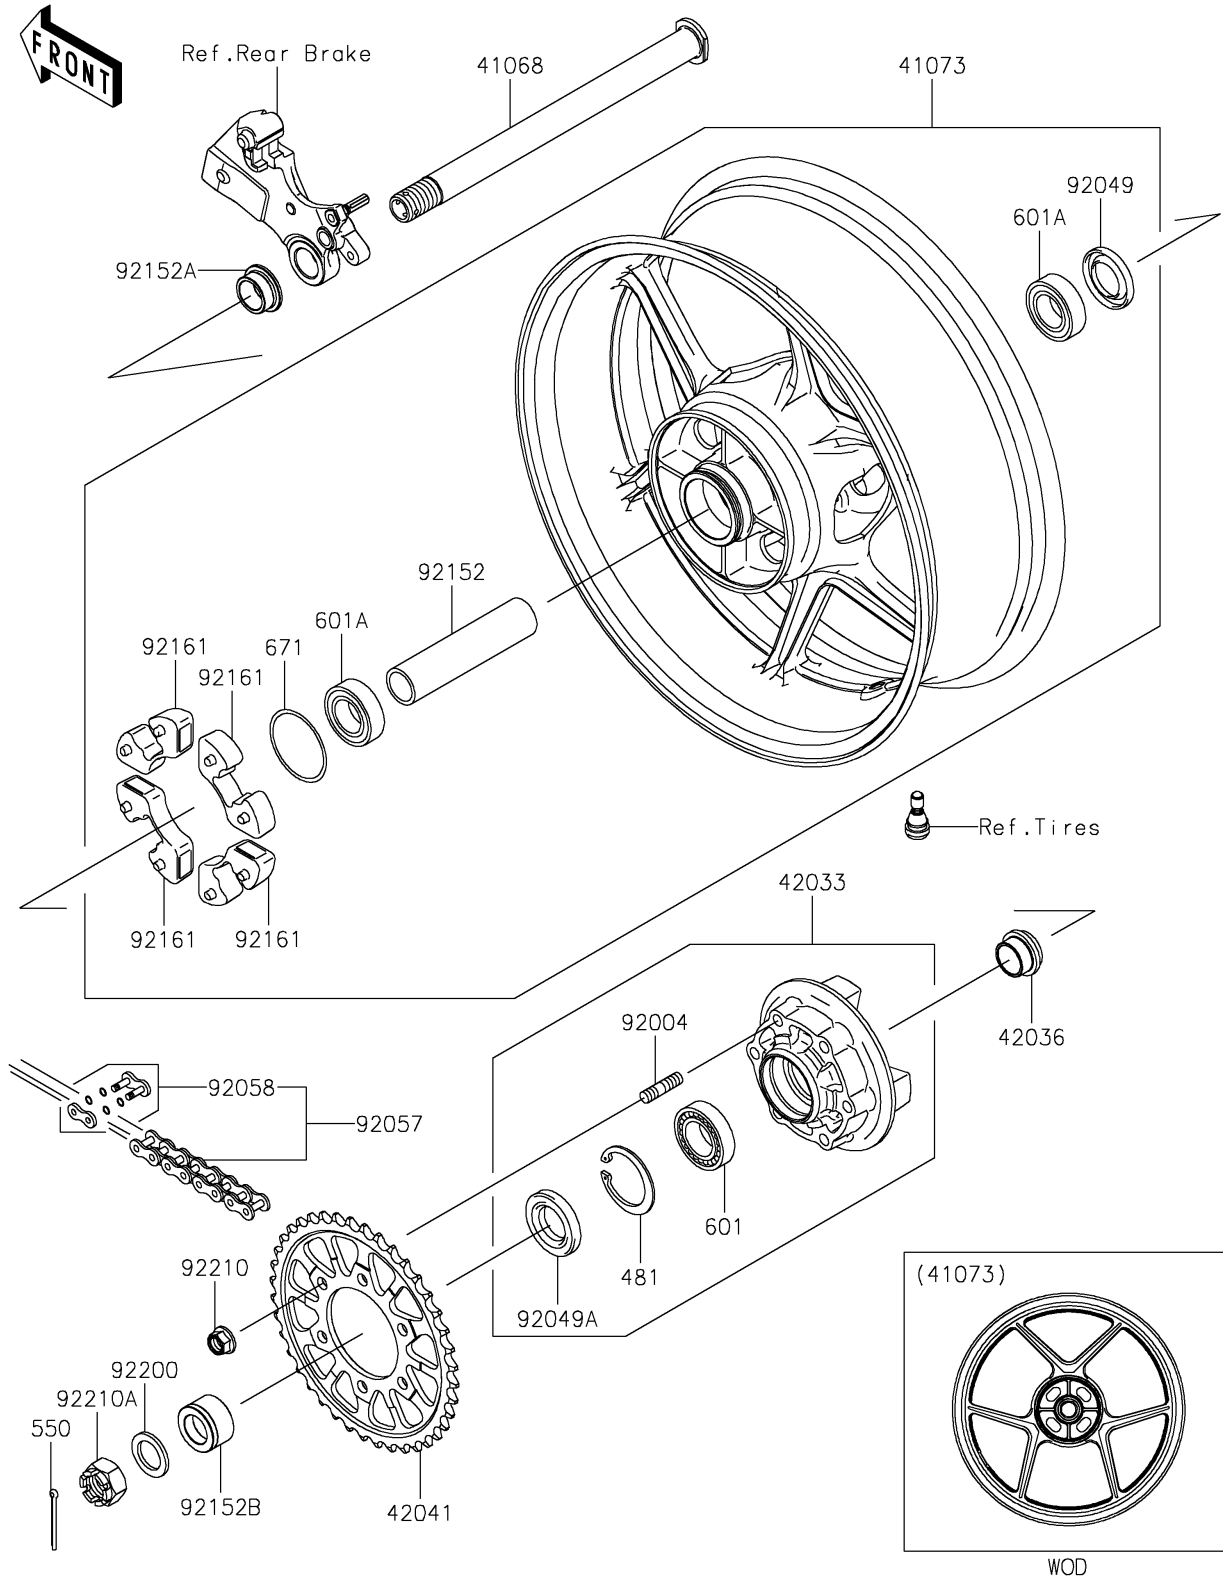

2023 Ninja ZX-6R (CA) KRT Edition PARTS DIAGRAM

Rear Wheel/Chain

F2240

2023 Ninja ZX-6R (CA) KRT Edition PARTS LIST

Rear Wheel/Chain

ITEM NAME	PART NUMBER	QUANTITY
AXLE,RR,24X326 (Ref # 41068)	41068-0613	1
WHEEL-ASSY,RR,G.BLACK (Ref # 41073)	41073-0729-18F	1
COUPLING-ASSY,RR HUB (Ref # 42033)	42033-0026	1
SLEEVE,RR HUB,L=22 (Ref # 42036)	42036-1279	1
SPROCKET-HUB,43T (Ref # 42041)	42041-0094	1
STUD,10X19 (Ref # 92004)	92004-0028	6
SEAL-OIL,31X52X5 (Ref # 92049)	92049-0722	1
SEAL-OIL,PJN 40 55 8 (Ref # 92049A)	92049-1376	1
CHAIN,DRIVE,DID520HV2X112L (Ref # 92057)	92057-0775	1
JOINT-CHAIN (Ref # 92058)	92058-0064	1
COLLAR,RR HUB,L=137 (Ref # 92152)	92152-0214	1
COLLAR,RR AXLE,RH,L=16 (Ref # 92152A)	92152-1246	1
COLLAR,RR AXLE,LH,L=23.5 (Ref # 92152B)	92152-1254	1
DAMPER,SHOCK,RR HUB (Ref # 92161)	92161-0342	4
WASHER,25.5X38X3.2 (Ref # 92200)	92200-0278	1
NUT,LOCK,FLANGED,10MM (Ref # 92210)	92210-0276	6
NUT,CASTLE,24MM (Ref # 92210A)	92210-0280	1
CIRCLIP (Ref # 481)	481J5500	1
PIN-COTTER,4.0X45 (Ref # 550)	550AA4045	1
BEARING-BALL,#6006G (Ref # 601)	601B6006G	1
BEARING-BALL (Ref # 601A)	601B6205UU	2
O RING,60MM (Ref # 671)	671B2560	1