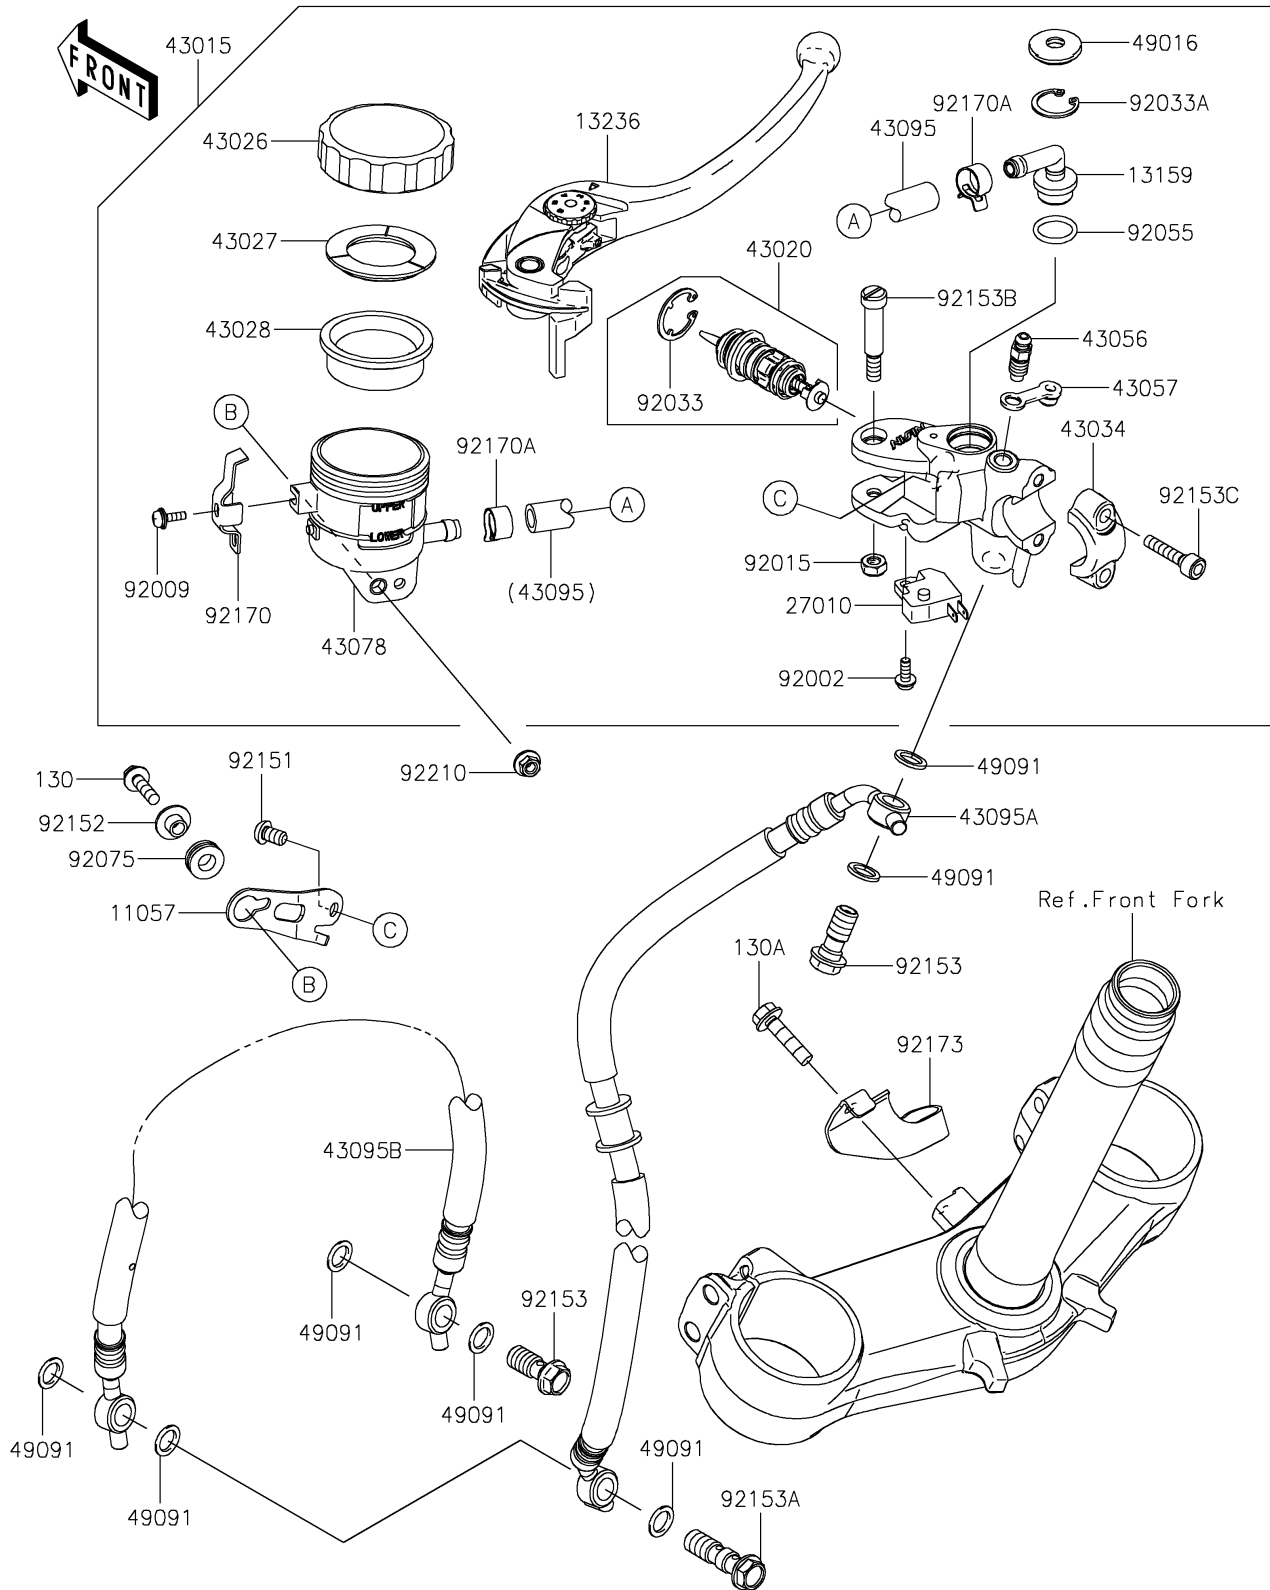

# 2023 Ninja ZX-6R (CA) PARTS DIAGRAM

## Front Master Cylinder

F2291

### Front Master Cylinder

ITEM NAME	PART NUMBER	QUANTITY
BRACKET,FR MASTER CYLINDER (Ref # 11057)	11057-3730	1
CONNECTOR (Ref # 13159)	13159-1061	1
LEVER-COMP (Ref # 13236)	13236-0729	1
SWITCH,BRAKE (Ref # 27010)	27010-0762	1
CYLINDER-ASSY-MASTER,FR (Ref # 43015)	43015-0702	1
PISTON-COMP-BRAKE (Ref # 43020)	43020-0010	1
CAP-BRAKE (Ref # 43026)	43026-1051	1
PLATE-DIAPHRAGM (Ref # 43027)	43027-1051	1
DIAPHRAGM,MASTER CYLINDER (Ref # 43028)	43028-1057	1
HOLDER-BRAKE,MASTER CYLINDER (Ref # 43034)	43034-0056	1
BREATHER-BRAKE (Ref # 43056)	43056-1056	1
CAP-BREATHER (Ref # 43057)	43057-1001	1
RESERVOIR (Ref # 43078)	43078-1099	1
HOSE-BRAKE,FR MASTER CYLINDER (Ref # 43095)	43095-0366	1
HOSE-BRAKE,FR,693MM (Ref # 43095A)	43095-0778	1
HOSE-BRAKE,FR,640MM (Ref # 43095B)	43095-0779	1
COVER-SEAL (Ref # 49016)	49016-1147	1
WASHER-SEAL,10.1X14.5X1.5 (Ref # 49091)	49091-0001	7
BOLT,SCREW,4X12 (Ref # 92002)	92002-1323	1
SCREW (Ref # 92009)	92009-1570	1
NUT,FLANGED,6MM (Ref # 92015)	92015-1528	1
RING-SNAP (Ref # 92033)	92033-0034	1
RING-SNAP,20.5MM (Ref # 92033A)	92033-1186	1
RING-O,14.8X2.4 (Ref # 92055)	92055-0741	1
DAMPER (Ref # 92075)	92075-161	1
BOLT,SOCKET,6X10 (Ref # 92151)	92151-1449	1
COLLAR (Ref # 92152)	92152-0017	1
BOLT,OIL,L=23 (Ref # 92153)	92153-0627	2
BOLT,OIL,L=37 (Ref # 92153A)	92153-0628	1

### Front Master Cylinder

ITEM NAME	PART NUMBER	QUANTITY
BOLT,LEVER (Ref # 92153B)	92153-0868	1
BOLT,SOCKET,6X22 (Ref # 92153C)	92153-1518	2
CLAMP (Ref # 92170)	92170-1090	1
CLAMP,HOSE (Ref # 92170A)	92170-1091	2
CLAMP (Ref # 92173)	92173-1081	1
NUT,FLANGED,5MM (Ref # 92210)	92210-0007	1
BOLT-FLANGED,5X20 (Ref # 130)	130BB0520	1
BOLT-FLANGED,6X25 (Ref # 130A)	130BB0625	1