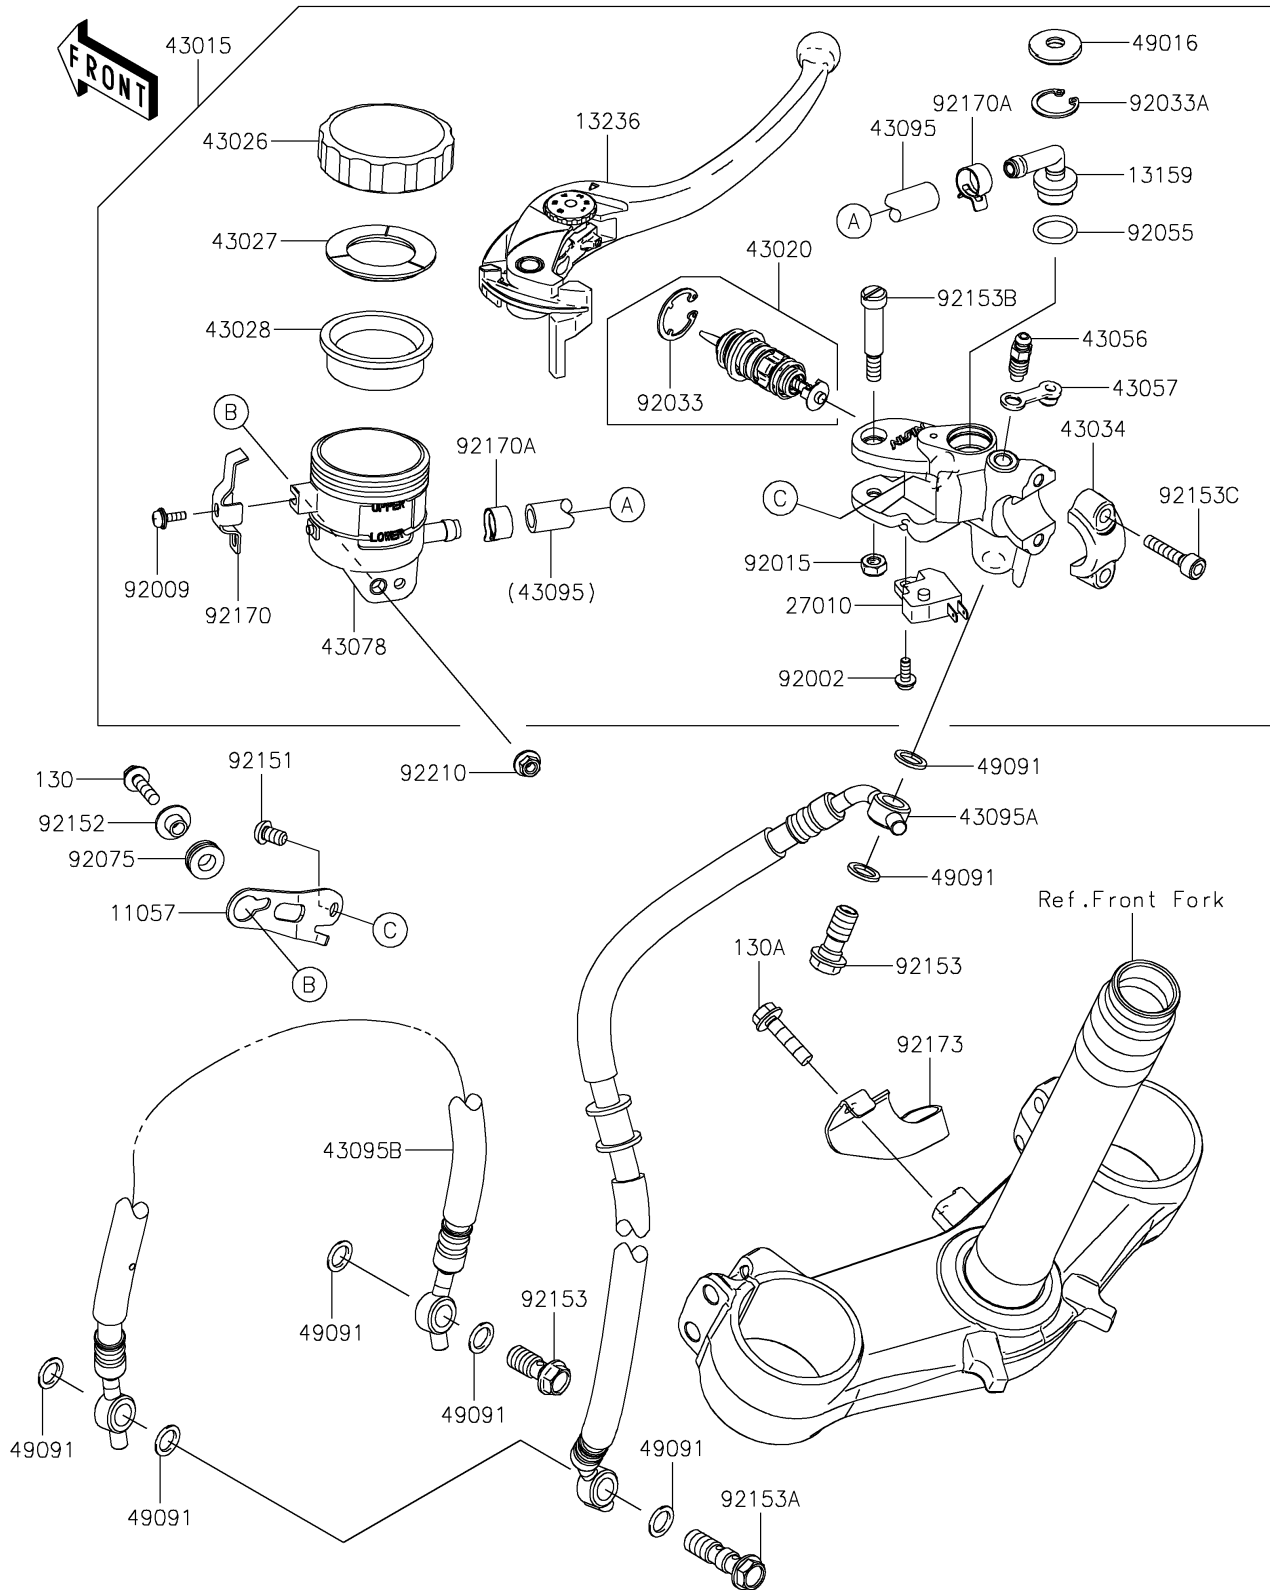

2023 Ninja ZX-6R (CA) KRT Edition PARTS DIAGRAM

Front Master Cylinder

F2291

2023 Ninja ZX-6R (CA) KRT Edition PARTS LIST

Front Master Cylinder

ITEM NAME	PART NUMBER	QUANTITY
BRACKET,FR MASTER CYLINDER (Ref # 11057)	11057-3730	1
CONNECTOR (Ref # 13159)	13159-1061	1
LEVER-COMP (Ref # 13236)	13236-0729	1
SWITCH,BRAKE (Ref # 27010)	27010-0762	1
CYLINDER-ASSY-MASTER,FR (Ref # 43015)	43015-0702	1
PISTON-COMP-BRAKE (Ref # 43020)	43020-0010	1
CAP-BRAKE (Ref # 43026)	43026-1051	1
PLATE-DIAPHRAGM (Ref # 43027)	43027-1051	1
DIAPHRAGM,MASTER CYLINDER (Ref # 43028)	43028-1057	1
HOLDER-BRAKE,MASTER CYLINDER (Ref # 43034)	43034-0056	1
BREATHER-BRAKE (Ref # 43056)	43056-1056	1
CAP-BREATHER (Ref # 43057)	43057-1001	1
RESERVOIR (Ref # 43078)	43078-1099	1
HOSE-BRAKE,FR MASTER CYLINDER (Ref # 43095)	43095-0366	1
HOSE-BRAKE,FR,693MM (Ref # 43095A)	43095-0778	1
HOSE-BRAKE,FR,640MM (Ref # 43095B)	43095-0779	1
COVER-SEAL (Ref # 49016)	49016-1147	1
WASHER-SEAL,10.1X14.5X1.5 (Ref # 49091)	49091-0001	7
BOLT,SCREW,4X12 (Ref # 92002)	92002-1323	1
SCREW (Ref # 92009)	92009-1570	1
NUT,FLANGED,6MM (Ref # 92015)	92015-1528	1
RING-SNAP (Ref # 92033)	92033-0034	1
RING-SNAP,20.5MM (Ref # 92033A)	92033-1186	1
RING-O,14.8X2.4 (Ref # 92055)	92055-0741	1
DAMPER (Ref # 92075)	92075-161	1
BOLT,SOCKET,6X10 (Ref # 92151)	92151-1449	1
COLLAR (Ref # 92152)	92152-0017	1
BOLT,OIL,L=23 (Ref # 92153)	92153-0627	2
BOLT,OIL,L=37 (Ref # 92153A)	92153-0628	1

2023 Ninja ZX-6R (CA) KRT Edition PARTS LIST

Front Master Cylinder

ITEM NAME	PART NUMBER	QUANTITY
BOLT,LEVER (Ref # 92153B)	92153-0868	1
BOLT,SOCKET,6X22 (Ref # 92153C)	92153-1518	2
CLAMP (Ref # 92170)	92170-1090	1
CLAMP,HOSE (Ref # 92170A)	92170-1091	2
CLAMP (Ref # 92173)	92173-1081	1
NUT,FLANGED,5MM (Ref # 92210)	92210-0007	1
BOLT-FLANGED,5X20 (Ref # 130)	130BB0520	1
BOLT-FLANGED,6X25 (Ref # 130A)	130BB0625	1