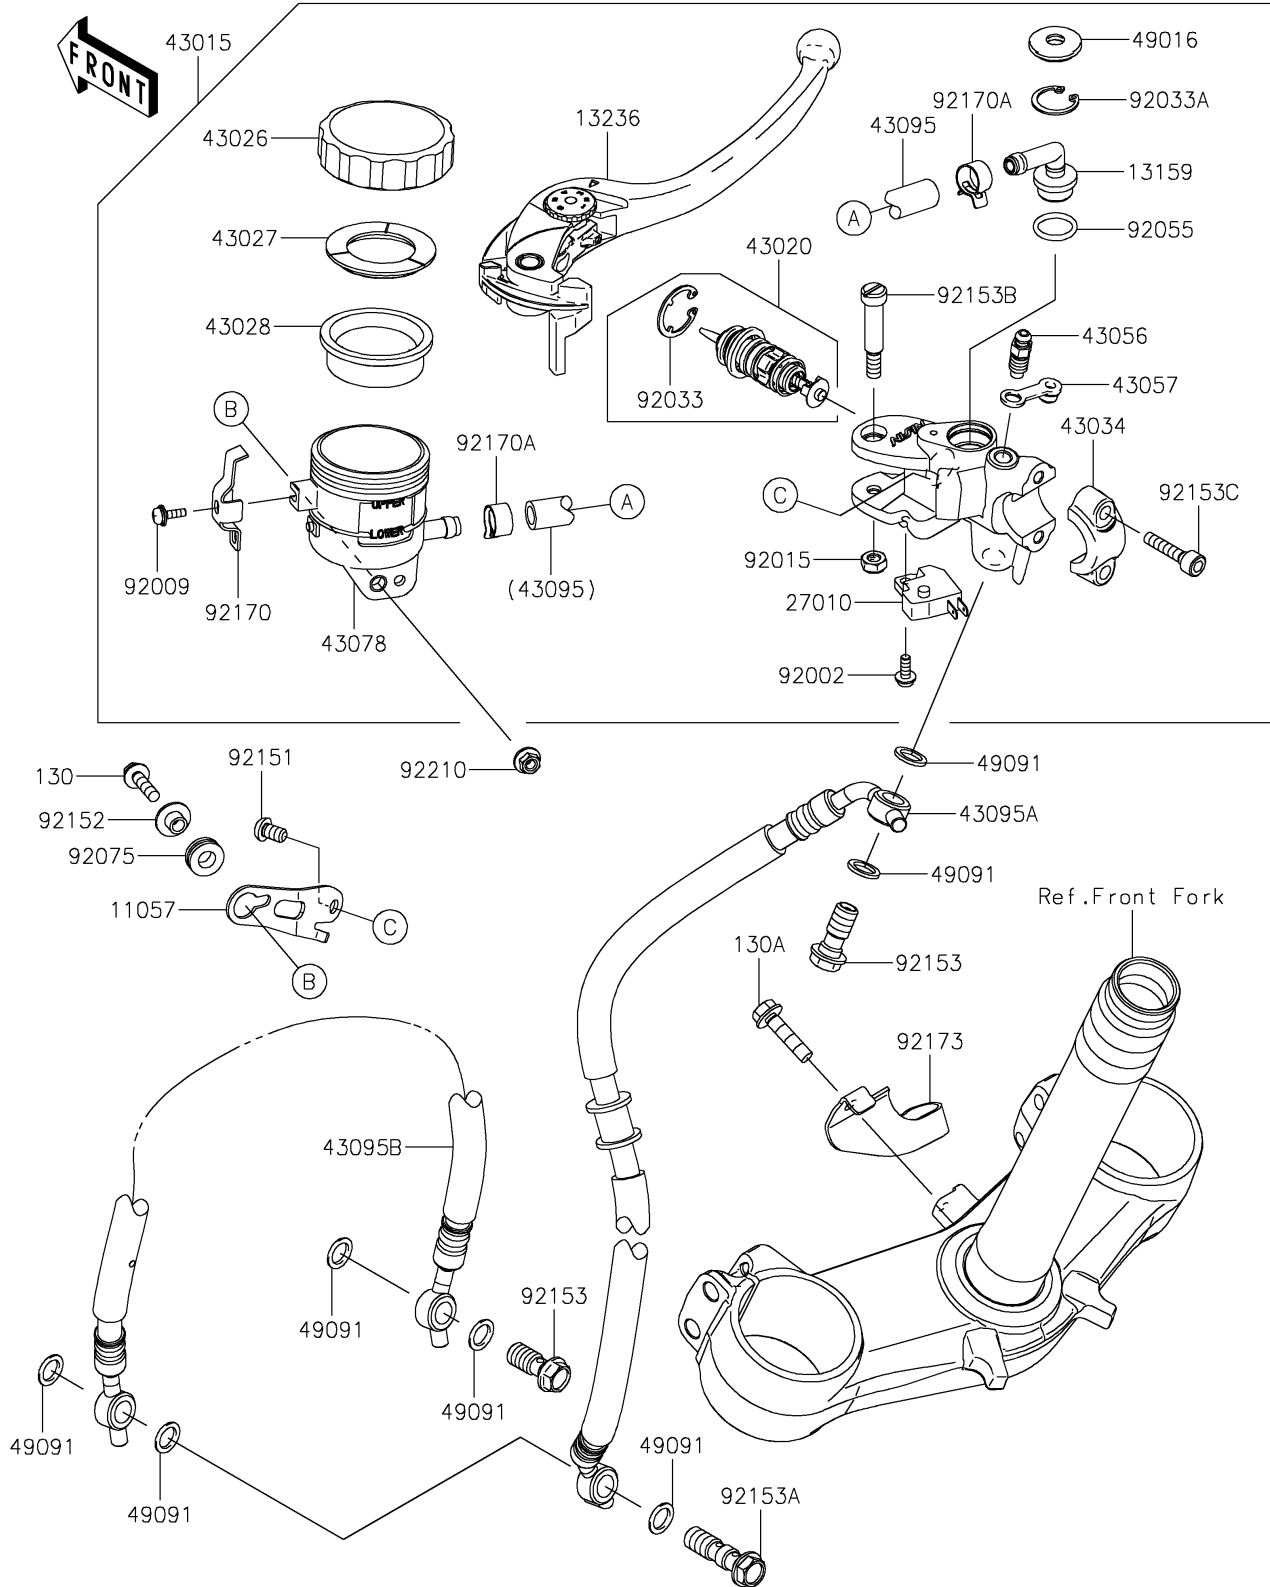

2023 Ninja ZX-6R KRT Edition PARTS DIAGRAM

Front Master Cylinder

F2291

2023 Ninja ZX-6R KRT Edition PARTS LIST

Front Master Cylinder

ITEM NAME	PART NUMBER	QUANTITY
BRACKET,FR MASTER CYLINDER (Ref # 11057)	11057-3730	1
CONNECTOR (Ref # 13159)	13159-1061	1
LEVER-COMP (Ref # 13236)	13236-0729	1
SWITCH,BRAKE (Ref # 27010)	27010-0762	1
CYLINDER-ASSY-MASTER,FR (Ref # 43015)	43015-0702	1
PISTON-COMP-BRAKE (Ref # 43020)	43020-0010	1
CAP-BRAKE (Ref # 43026)	43026-1051	1
PLATE-DIAPHRAGM (Ref # 43027)	43027-1051	1
DIAPHRAGM,MASTER CYLINDER (Ref # 43028)	43028-1057	1
HOLDER-BRAKE,MASTER CYLINDER (Ref # 43034)	43034-0056	1
BREATHER-BRAKE (Ref # 43056)	43056-1056	1
CAP-BREATHER (Ref # 43057)	43057-1001	1
RESERVOIR (Ref # 43078)	43078-1099	1
HOSE-BRAKE,FR MASTER CYLINDER (Ref # 43095)	43095-0366	1
HOSE-BRAKE,FR,693MM (Ref # 43095A)	43095-0778	1
HOSE-BRAKE,FR,640MM (Ref # 43095B)	43095-0779	1
COVER-SEAL (Ref # 49016)	49016-1147	1
WASHER-SEAL,10.1X14.5X1.5 (Ref # 49091)	49091-0001	7
BOLT,SCREW,4X12 (Ref # 92002)	92002-1323	1
SCREW (Ref # 92009)	92009-1570	1
NUT,FLANGED,6MM (Ref # 92015)	92015-1528	1
RING-SNAP (Ref # 92033)	92033-0034	1
RING-SNAP,20.5MM (Ref # 92033A)	92033-1186	1
RING-O,14.8X2.4 (Ref # 92055)	92055-0741	1
DAMPER (Ref # 92075)	92075-161	1
BOLT,SOCKET,6X10 (Ref # 92151)	92151-1449	1
COLLAR (Ref # 92152)	92152-0017	1
BOLT,OIL,L=23 (Ref # 92153)	92153-0627	2
BOLT,OIL,L=37 (Ref # 92153A)	92153-0628	1

2023 Ninja ZX-6R KRT Edition PARTS LIST

Front Master Cylinder

ITEM NAME	PART NUMBER	QUANTITY
BOLT,LEVER (Ref # 92153B)	92153-0868	1
BOLT,SOCKET,6X22 (Ref # 92153C)	92153-1518	2
CLAMP (Ref # 92170)	92170-1090	1
CLAMP,HOSE (Ref # 92170A)	92170-1091	2
CLAMP (Ref # 92173)	92173-1081	1
NUT,FLANGED,5MM (Ref # 92210)	92210-0007	1
BOLT-FLANGED,5X20 (Ref # 130)	130BB0520	1
BOLT-FLANGED,6X25 (Ref # 130A)	130BB0625	1