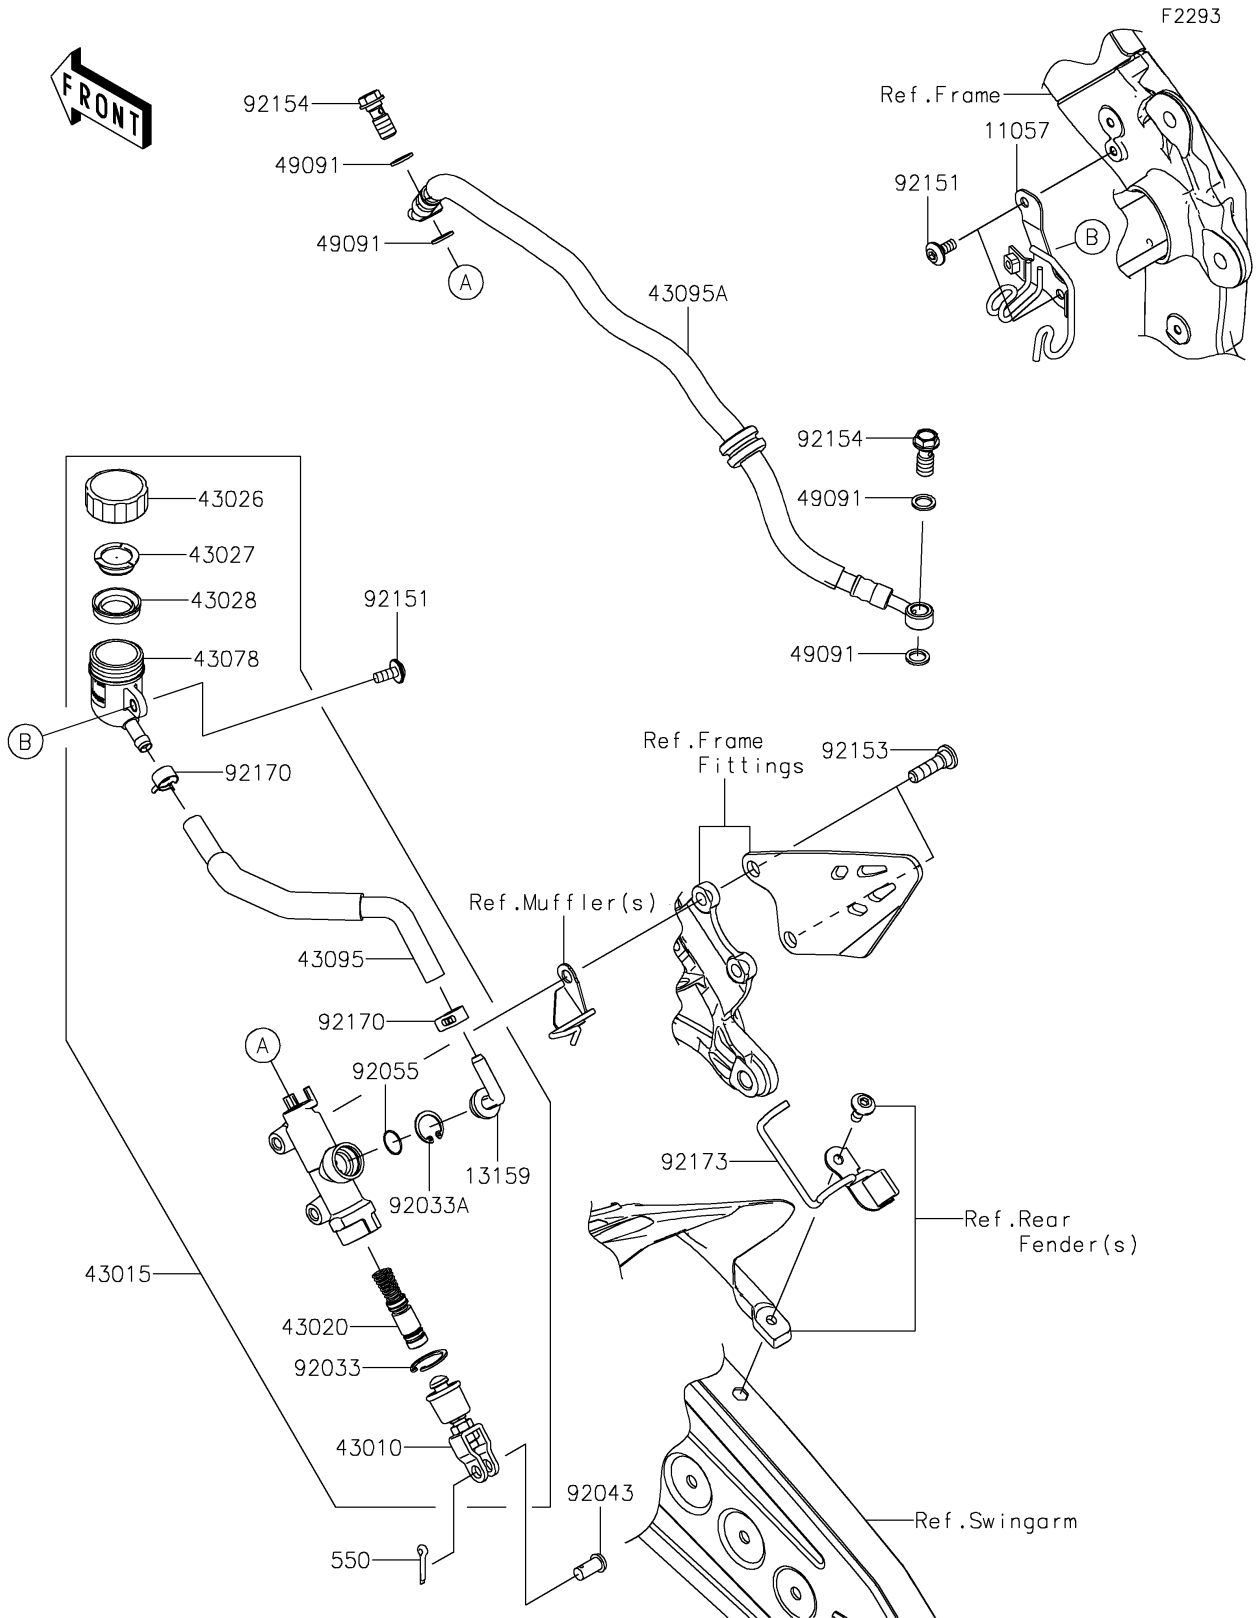

2022 Ninja ZX-6R (CA) PARTS DIAGRAM

Rear Master Cylinder

2022 Ninja ZX-6R (CA) PARTS LIST

Rear Master Cylinder

ITEM NAME	PART NUMBER	QUANTITY
BRACKET,RR MASTER CYLINDER (Ref # 11057)	11057-2395	1
CONNECTOR (Ref # 13159)	13159-1056	1
ROD-ASSY-BRAKE (Ref # 43010)	43010-1062	1
CYLINDER-ASSY-MASTER,RR (Ref # 43015)	43015-0575	1
PISTON-COMP-BRAKE (Ref # 43020)	43020-1094	1
CAP-BRAKE (Ref # 43026)	43026-1070	1
PLATE-DIAPHRAGM (Ref # 43027)	43027-1054	1
DIAPHRAGM (Ref # 43028)	43028-1073	1
RESERVOIR (Ref # 43078)	43078-1102	1
HOSE-BRAKE,RR MC (Ref # 43095)	43095-0737	1
HOSE-BRAKE,RR,548MM (Ref # 43095A)	43095-0777	1
WASHER-SEAL,10.1X14.5X1.5 (Ref # 49091)	49091-0001	4
RING-SNAP,20.9X24.6X1.2 (Ref # 92033)	92033-0079	1
RING-SNAP,20.5MM (Ref # 92033A)	92033-1186	1
PIN,8X17 (Ref # 92043)	92043-0104	1
RING-O,14.8X2.4 (Ref # 92055)	92055-0741	1
BOLT,SOCKET,6X14 (Ref # 92151)	92151-1654	3
BOLT,SOCKET,8X30 (Ref # 92153)	92153-1624	2
BOLT,BANJO,10X23 (Ref # 92154)	92154-1712	2
CLAMP,HOSE (Ref # 92170)	92170-1091	2
CLAMP (Ref # 92173)	92173-1048	1
PIN-COTTER,2.0X15 (Ref # 550)	550AA2015	1