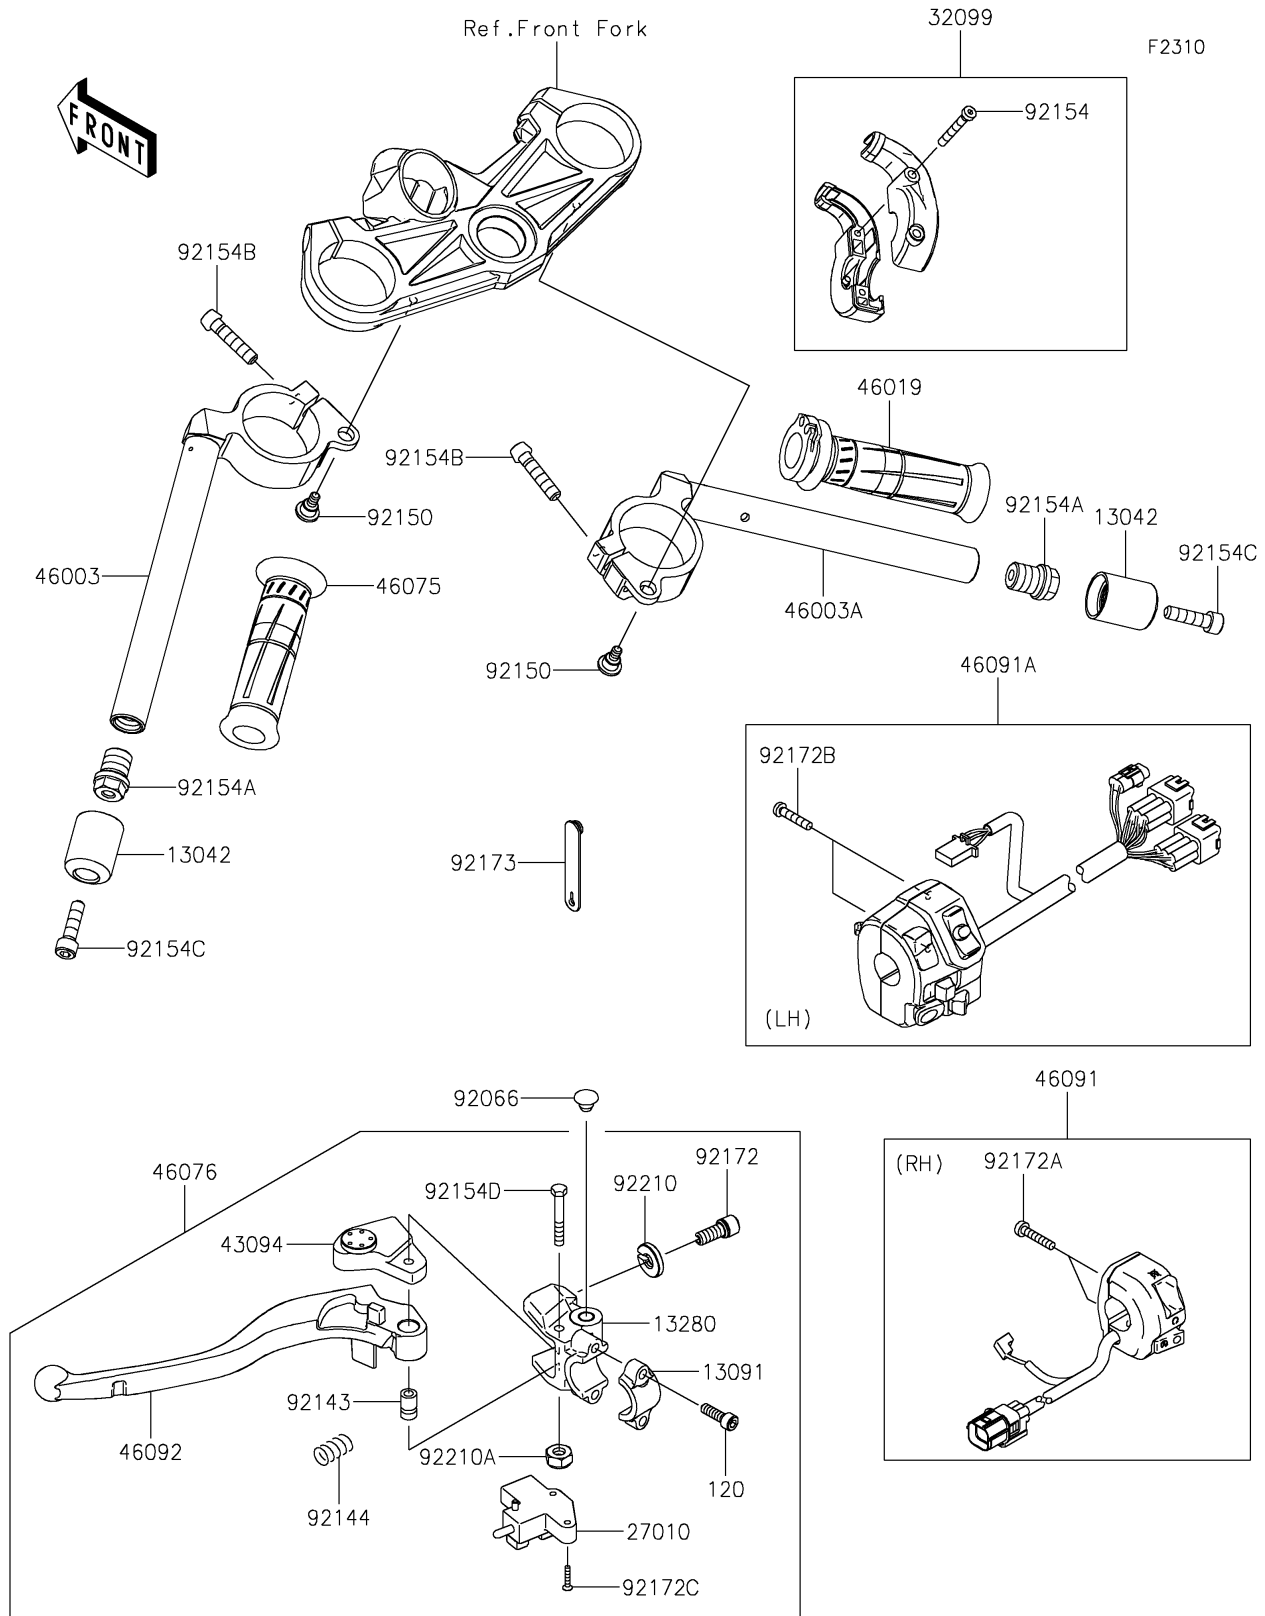

2022 Ninja ZX-6R KRT Edition PARTS DIAGRAM

Handlebar

2022 Ninja ZX-6R KRT Edition PARTS LIST

Handlebar

ITEM NAME	PART NUMBER	QUANTITY
WEIGHT,HANDLE (Ref # 13042)	13042-5001	2
HOLDER,CLUTCH LEVER (Ref # 13091)	13091-1624	1
HOLDER,CLUTCH LEVER (Ref # 13280)	13280-0248	1
SWITCH,CLUTCH (Ref # 27010)	27010-0854	1
CASE,THROTTLE (Ref # 32099)	32099-0766	1
ADJUSTER (Ref # 43094)	43094-0008	1
HANDLE,LH (Ref # 46003)	46003-0600	1
HANDLE,RH (Ref # 46003A)	46003-0601	1
GRIP-ASSY,THROTTLE (Ref # 46019)	46019-0020	1
GRIP,LH (Ref # 46075)	46075-0068	1
LEVER-ASSY-GRIP,CLUTCH (Ref # 46076)	46076-0121	1
HOUSING-ASSY-CONTROL,RH (Ref # 46091)	46091-0421	1
HOUSING-ASSY-CONTROL,LH (Ref # 46091A)	46091-0613	1
LEVER-GRIP (Ref # 46092)	46092-0568	1
PLUG,9.5X8,POLYETHYLENE (Ref # 92066)	92066-1077	1
COLLAR (Ref # 92143)	92143-1379	1
SPRING (Ref # 92144)	92144-1467	1
BOLT,6MM (Ref # 92150)	92150-1090	2
BOLT,SOCKET,5X35 (Ref # 92154)	92154-1530	2
BOLT,17X18 (Ref # 92154A)	92154-1902	2
BOLT,SOCKET,8X35 (Ref # 92154B)	92154-1969	2
BOLT,SOCKET,8X30 (Ref # 92154C)	92154-1970	2
BOLT (Ref # 92154D)	92154-2318	1
SCREW (Ref # 92172)	92172-1138	1
SCREW-PAN-CROS,5X22 (Ref # 92172A)	92172-1139	2
SCREW-PAN-CROS,5X25 (Ref # 92172B)	92172-1140	2
SCREW,3X16 (Ref # 92172C)	92172-1185	2
CLAMP (Ref # 92173)	92173-1526	1
NUT (Ref # 92210)	92210-1519	1

2022 Ninja ZX-6R KRT Edition PARTS LIST

Handlebar

ITEM NAME	PART NUMBER	QUANTITY
NUT,LOCK,6MM (Ref # 92210A)	92210-1544	1
BOLT-SOCKET,6X20 (Ref # 120)	120CC0620	2