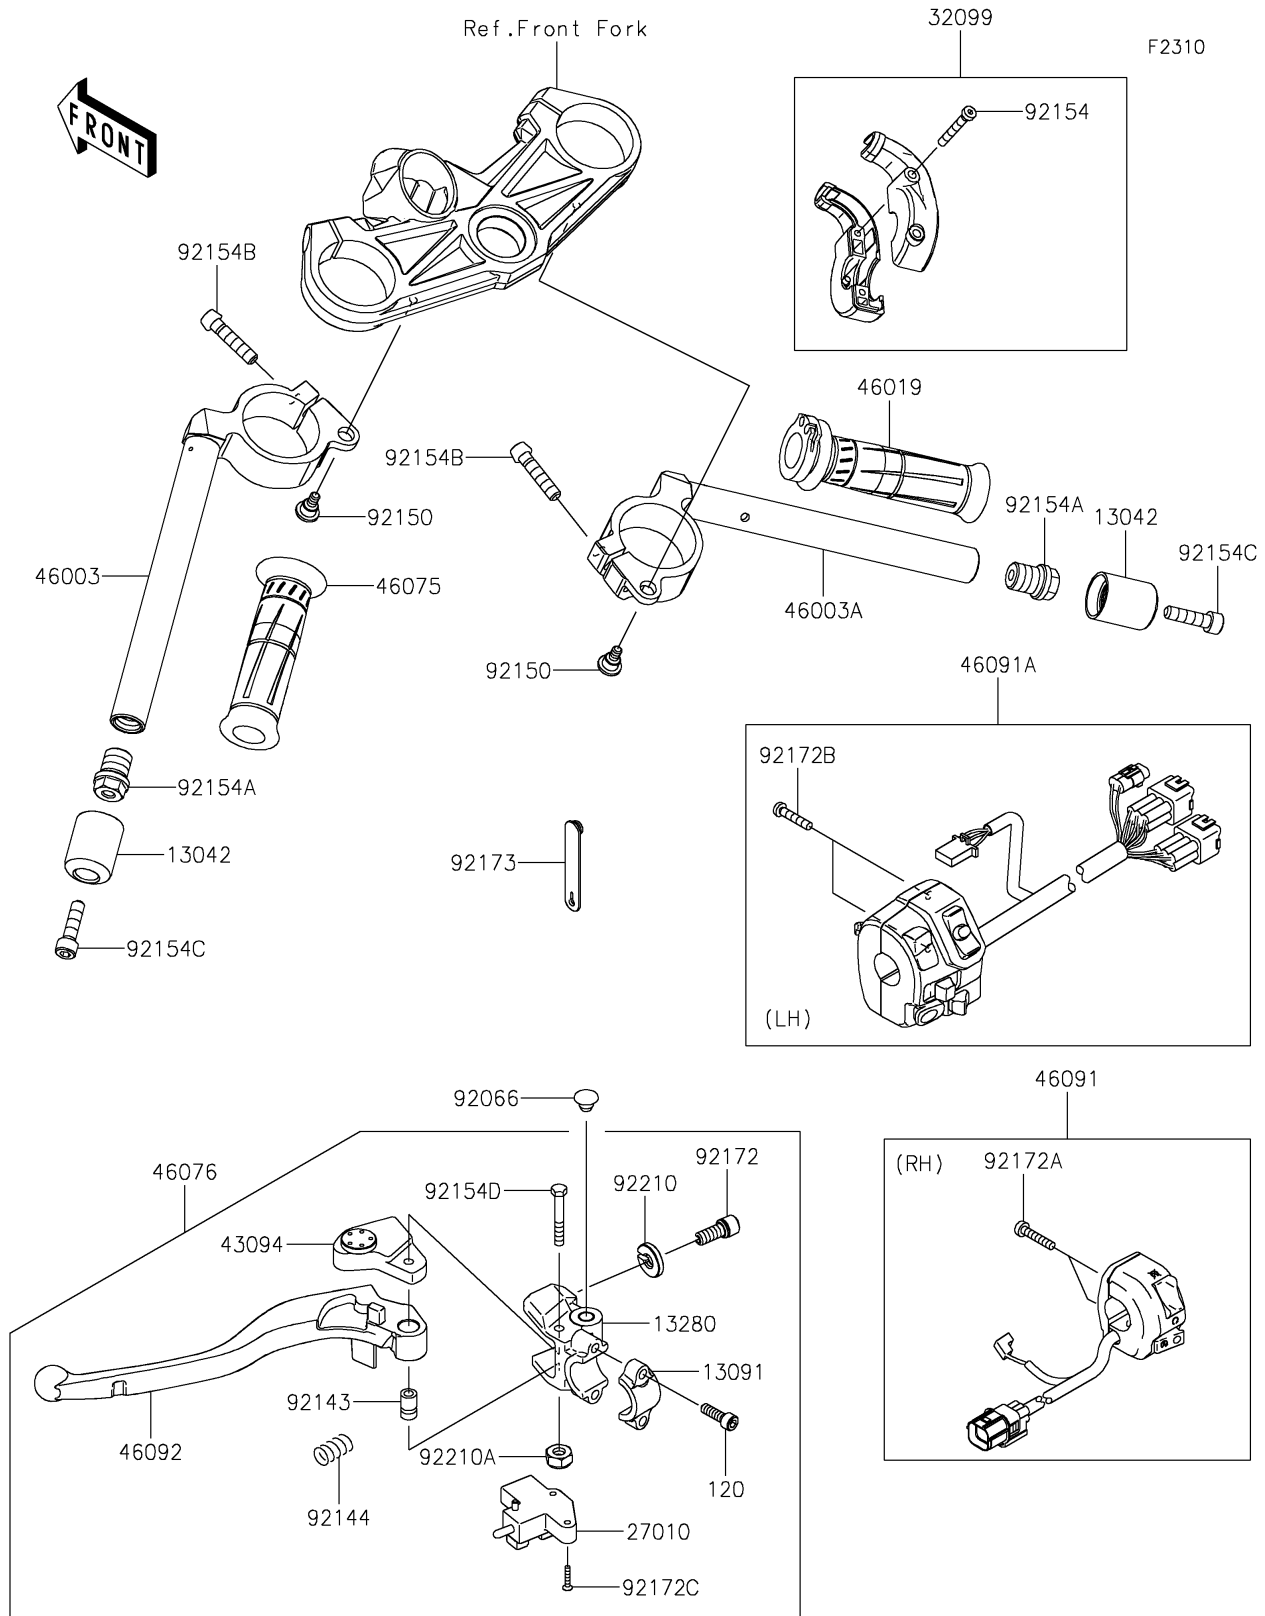

2022 Ninja ZX-6R (CA) PARTS DIAGRAM

Handlebar

2022 Ninja ZX-6R (CA) PARTS LIST

Handlebar

ITEM NAME	PART NUMBER	QUANTITY
WEIGHT,HANDLE (Ref # 13042)	13042-5001	2
HOLDER,CLUTCH LEVER (Ref # 13091)	13091-1624	1
HOLDER,CLUTCH LEVER (Ref # 13280)	13280-0248	1
SWITCH,CLUTCH (Ref # 27010)	27010-0854	1
CASE,THROTTLE (Ref # 32099)	32099-0766	1
ADJUSTER (Ref # 43094)	43094-0008	1
HANDLE,LH (Ref # 46003)	46003-0600	1
HANDLE,RH (Ref # 46003A)	46003-0601	1
GRIP-ASSY,THROTTLE (Ref # 46019)	46019-0020	1
GRIP,LH (Ref # 46075)	46075-0068	1
LEVER-ASSY-GRIP,CLUTCH (Ref # 46076)	46076-0121	1
HOUSING-ASSY-CONTROL,RH (Ref # 46091)	46091-0421	1
HOUSING-ASSY-CONTROL,LH (Ref # 46091A)	46091-0613	1
LEVER-GRIP (Ref # 46092)	46092-0568	1
PLUG,9.5X8,POLYETHYLENE (Ref # 92066)	92066-1077	1
COLLAR (Ref # 92143)	92143-1379	1
SPRING (Ref # 92144)	92144-1467	1
BOLT,6MM (Ref # 92150)	92150-1090	2
BOLT,SOCKET,5X35 (Ref # 92154)	92154-1530	2
BOLT,17X18 (Ref # 92154A)	92154-1902	2
BOLT,SOCKET,8X35 (Ref # 92154B)	92154-1969	2
BOLT,SOCKET,8X30 (Ref # 92154C)	92154-1970	2
BOLT (Ref # 92154D)	92154-2318	1
SCREW (Ref # 92172)	92172-1138	1
SCREW-PAN-CROS,5X22 (Ref # 92172A)	92172-1139	2
SCREW-PAN-CROS,5X25 (Ref # 92172B)	92172-1140	2
SCREW,3X16 (Ref # 92172C)	92172-1185	2
CLAMP (Ref # 92173)	92173-1526	1
NUT (Ref # 92210)	92210-1519	1

2022 Ninja ZX-6R (CA) PARTS LIST

Handlebar

ITEM NAME	PART NUMBER	QUANTITY
NUT,LOCK,6MM (Ref # 92210A)	92210-1544	1
BOLT-SOCKET,6X20 (Ref # 120)	120CC0620	2