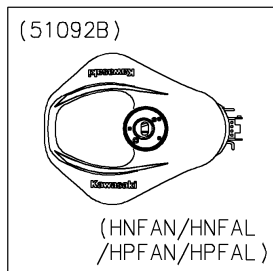

2022 Ninja ZX-6R (CA) PARTS DIAGRAM

Fuel Tank

F2410

WD

WD

WD

WD

2022 Ninja ZX-6R (CA) PARTS LIST

Fuel Tank

ITEM NAME	PART NUMBER	QUANTITY
PLATE,FUEL TANK,RR (Ref # 13272)	13272-0505	1
COVER,TANK,LH (Ref # 14092)	14092-1087	1
COVER,TANK,RH (Ref # 14092A)	14092-1088	1
HOOK (Ref # 27012)	27012-0115	4
BRACKET-TANK (Ref # 32052)	32052-0727	1
PAD,FUEL TANK (Ref # 39156)	39156-0469	1
CAP-TANK (Ref # 51049)	51049-0735	1
TANK-COMP-FUEL,M.D.BLACK (Ref # 51092A)	51092-5218-17K	1
WASHER,7X24X1.6 (Ref # 92022)	92022-228	2
CLAMP,TUBE (Ref # 92037)	92037-010	1
DAMPER (Ref # 92075)	92075-1983	2
SEAL,FUEL TANK CAP (Ref # 92093)	92093-1030	1
BOLT,SOCKET,6X12 (Ref # 92151)	92151-1219	2
BOLT,SOCKET,6X30 (Ref # 92151A)	92151-1605	2
COLLAR,6.8X10X60 (Ref # 92152)	92152-1182	1
COLLAR (Ref # 92152A)	92152-2197	2
DAMPER (Ref # 92160)	92160-1162	2
DAMPER (Ref # 92160A)	92160-1613	4
DAMPER (Ref # 92161)	92161-0738	2
DAMPER,FUEL TANK,RR (Ref # 92161A)	92161-1330	2
BOLT-SOCKET,5X12 (Ref # 120)	120CA0512	4
BOLT-FLANGED,6X22 (Ref # 130)	130BA0622	2
BOLT-FLANGED,6X70 (Ref # 130A)	130BC0670	1
TUBE-RUBBER,6X850 (Ref # 702A)	702A06850	1
BREATHER,FUEL TANK (Ref # 14069)	14069-1004	1
CLAMP,TUBE (Ref # 92037)	92037-010	2
CLAMP,TUBE (Ref # 92037A)	92037-147	2
TUBE,BREATHER (Ref # 92192)	92192-0798	1
TUBE-RUBBER,6X9X660 (Ref # 702)	702A06660	1