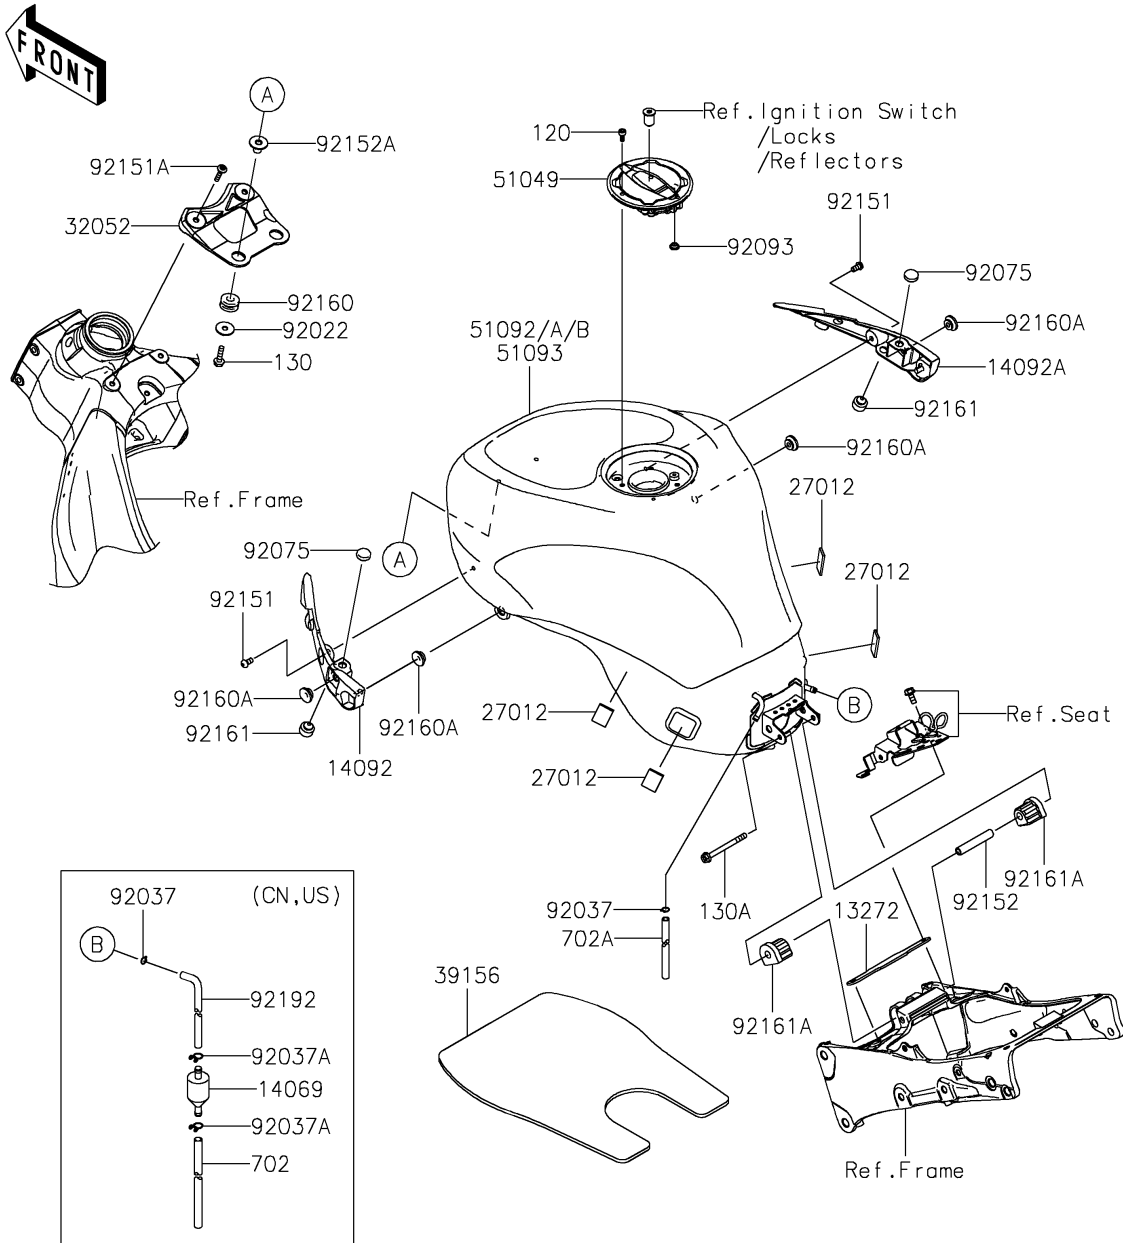

2022 Ninja ZX-6R (CA) PARTS DIAGRAM

Fuel Tank

F2410

WD

WD

WD

WD

2022 Ninja ZX-6R (CA) PARTS LIST

Fuel Tank

ITEM NAME	PART NUMBER	QUANTITY
PLATE,FUEL TANK,RR (Ref # 13272)	13272-0505	1
COVER,TANK,LH (Ref # 14092)	14092-1087	1
COVER,TANK,RH (Ref # 14092A)	14092-1088	1
HOOK (Ref # 27012)	27012-0115	4
BRACKET-TANK (Ref # 32052)	32052-0727	1
PAD,FUEL TANK (Ref # 39156)	39156-0469	1
CAP-TANK (Ref # 51049)	51049-0735	1
TANK-COMP-FUEL,M.D.BLACK (Ref # 51092A)	51092-5218-17K	1
WASHER,7X24X1.6 (Ref # 92022)	92022-228	2
CLAMP,TUBE (Ref # 92037)	92037-010	1
DAMPER (Ref # 92075)	92075-1983	2
SEAL,FUEL TANK CAP (Ref # 92093)	92093-1030	1
BOLT,SOCKET,6X12 (Ref # 92151)	92151-1219	2
BOLT,SOCKET,6X30 (Ref # 92151A)	92151-1605	2
COLLAR,6.8X10X60 (Ref # 92152)	92152-1182	1
COLLAR (Ref # 92152A)	92152-2197	2
DAMPER (Ref # 92160)	92160-1162	2
DAMPER (Ref # 92160A)	92160-1613	4
DAMPER (Ref # 92161)	92161-0738	2
DAMPER,FUEL TANK,RR (Ref # 92161A)	92161-1330	2
BOLT-SOCKET,5X12 (Ref # 120)	120CA0512	4
BOLT-FLANGED,6X22 (Ref # 130)	130BA0622	2
BOLT-FLANGED,6X70 (Ref # 130A)	130BC0670	1
TUBE-RUBBER,6X850 (Ref # 702A)	702A06850	1
BREATHER,FUEL TANK (Ref # 14069)	14069-1004	1
CLAMP,TUBE (Ref # 92037)	92037-010	2
CLAMP,TUBE (Ref # 92037A)	92037-147	2
TUBE,BREATHER (Ref # 92192)	92192-0798	1
TUBE-RUBBER,6X9X660 (Ref # 702)	702A06660	1