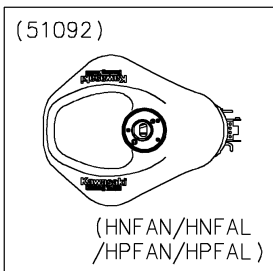

2022 Ninja ZX-6R (CA) PARTS DIAGRAM

Fuel Tank

F2410

WD

WD

WD

WD

2022 Ninja ZX-6R (CA) PARTS LIST

Fuel Tank

ITEM NAME	PART NUMBER	QUANTITY
PLATE,FUEL TANK,RR (Ref # 13272)	13272-0505	1
COVER,TANK,LH (Ref # 14092)	14092-1087	1
COVER,TANK,RH (Ref # 14092A)	14092-1088	1
HOOK (Ref # 27012)	27012-0115	4
BRACKET-TANK (Ref # 32052)	32052-0727	1
PAD,FUEL TANK (Ref # 39156)	39156-0469	1
CAP-TANK (Ref # 51049)	51049-0735	1
TANK-COMP-FUEL,M.D.BLACK (Ref # 51092A)	51092-5218-17K	1
WASHER,7X24X1.6 (Ref # 92022)	92022-228	2
CLAMP,TUBE (Ref # 92037)	92037-010	1
DAMPER (Ref # 92075)	92075-1983	2
SEAL,FUEL TANK CAP (Ref # 92093)	92093-1030	1
BOLT,SOCKET,6X12 (Ref # 92151)	92151-1219	2
BOLT,SOCKET,6X30 (Ref # 92151A)	92151-1605	2
COLLAR,6.8X10X60 (Ref # 92152)	92152-1182	1
COLLAR (Ref # 92152A)	92152-2197	2
DAMPER (Ref # 92160)	92160-1162	2
DAMPER (Ref # 92160A)	92160-1613	4
DAMPER (Ref # 92161)	92161-0738	2
DAMPER,FUEL TANK,RR (Ref # 92161A)	92161-1330	2
BOLT-SOCKET,5X12 (Ref # 120)	120CA0512	4
BOLT-FLANGED,6X22 (Ref # 130)	130BA0622	2
BOLT-FLANGED,6X70 (Ref # 130A)	130BC0670	1
TUBE-RUBBER,6X850 (Ref # 702A)	702A06850	1
BREATHER,FUEL TANK (Ref # 14069)	14069-1004	1
CLAMP,TUBE (Ref # 92037)	92037-010	2
CLAMP,TUBE (Ref # 92037A)	92037-147	2
TUBE,BREATHER (Ref # 92192)	92192-0798	1
TUBE-RUBBER,6X9X660 (Ref # 702)	702A06660	1