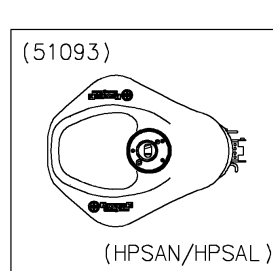

2022 Ninja ZX-6R (CA) PARTS DIAGRAM

Fuel Tank

F2410

WD

WD

WD

WD

2022 Ninja ZX-6R (CA) PARTS LIST

Fuel Tank

ITEM NAME	PART NUMBER	QUANTITY
PLATE,FUEL TANK,RR (Ref # 13272)	13272-0505	1
COVER,TANK,LH (Ref # 14092)	14092-1087	1
COVER,TANK,RH (Ref # 14092A)	14092-1088	1
HOOK (Ref # 27012)	27012-0115	4
BRACKET-TANK (Ref # 32052)	32052-0727	1
PAD,FUEL TANK (Ref # 39156)	39156-0469	1
CAP-TANK (Ref # 51049)	51049-0735	1
TANK-COMP-FUEL,M.D.BLACK (Ref # 51092A)	51092-5218-17K	1
WASHER,7X24X1.6 (Ref # 92022)	92022-228	2
CLAMP,TUBE (Ref # 92037)	92037-010	1
DAMPER (Ref # 92075)	92075-1983	2
SEAL,FUEL TANK CAP (Ref # 92093)	92093-1030	1
BOLT,SOCKET,6X12 (Ref # 92151)	92151-1219	2
BOLT,SOCKET,6X30 (Ref # 92151A)	92151-1605	2
COLLAR,6.8X10X60 (Ref # 92152)	92152-1182	1
COLLAR (Ref # 92152A)	92152-2197	2
DAMPER (Ref # 92160)	92160-1162	2
DAMPER (Ref # 92160A)	92160-1613	4
DAMPER (Ref # 92161)	92161-0738	2
DAMPER,FUEL TANK,RR (Ref # 92161A)	92161-1330	2
BOLT-SOCKET,5X12 (Ref # 120)	120CA0512	4
BOLT-FLANGED,6X22 (Ref # 130)	130BA0622	2
BOLT-FLANGED,6X70 (Ref # 130A)	130BC0670	1
TUBE-RUBBER,6X850 (Ref # 702A)	702A06850	1
BREATHER,FUEL TANK (Ref # 14069)	14069-1004	1
CLAMP,TUBE (Ref # 92037)	92037-010	2
CLAMP,TUBE (Ref # 92037A)	92037-147	2
TUBE,BREATHER (Ref # 92192)	92192-0798	1
TUBE-RUBBER,6X9X660 (Ref # 702)	702A06660	1