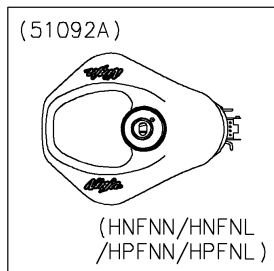

2022 Ninja ZX-6R (CA) PARTS DIAGRAM

Fuel Tank

F2410

WD

WD

WD

WD

2022 Ninja ZX-6R (CA) PARTS LIST

Fuel Tank

ITEM NAME	PART NUMBER	QUANTITY
PLATE,FUEL TANK,RR (Ref # 13272)	13272-0505	1
COVER,TANK,LH (Ref # 14092)	14092-1087	1
COVER,TANK,RH (Ref # 14092A)	14092-1088	1
HOOK (Ref # 27012)	27012-0115	4
BRACKET-TANK (Ref # 32052)	32052-0727	1
PAD,FUEL TANK (Ref # 39156)	39156-0469	1
CAP-TANK (Ref # 51049)	51049-0735	1
TANK-COMP-FUEL,M.D.BLACK (Ref # 51092A)	51092-5218-17K	1
WASHER,7X24X1.6 (Ref # 92022)	92022-228	2
CLAMP,TUBE (Ref # 92037)	92037-010	1
DAMPER (Ref # 92075)	92075-1983	2
SEAL,FUEL TANK CAP (Ref # 92093)	92093-1030	1
BOLT,SOCKET,6X12 (Ref # 92151)	92151-1219	2
BOLT,SOCKET,6X30 (Ref # 92151A)	92151-1605	2
COLLAR,6.8X10X60 (Ref # 92152)	92152-1182	1
COLLAR (Ref # 92152A)	92152-2197	2
DAMPER (Ref # 92160)	92160-1162	2
DAMPER (Ref # 92160A)	92160-1613	4
DAMPER (Ref # 92161)	92161-0738	2
DAMPER,FUEL TANK,RR (Ref # 92161A)	92161-1330	2
BOLT-SOCKET,5X12 (Ref # 120)	120CA0512	4
BOLT-FLANGED,6X22 (Ref # 130)	130BA0622	2
BOLT-FLANGED,6X70 (Ref # 130A)	130BC0670	1
TUBE-RUBBER,6X850 (Ref # 702A)	702A06850	1
BREATHER,FUEL TANK (Ref # 14069)	14069-1004	1
CLAMP,TUBE (Ref # 92037)	92037-010	2
CLAMP,TUBE (Ref # 92037A)	92037-147	2
TUBE,BREATHER (Ref # 92192)	92192-0798	1
TUBE-RUBBER,6X9X660 (Ref # 702)	702A06660	1