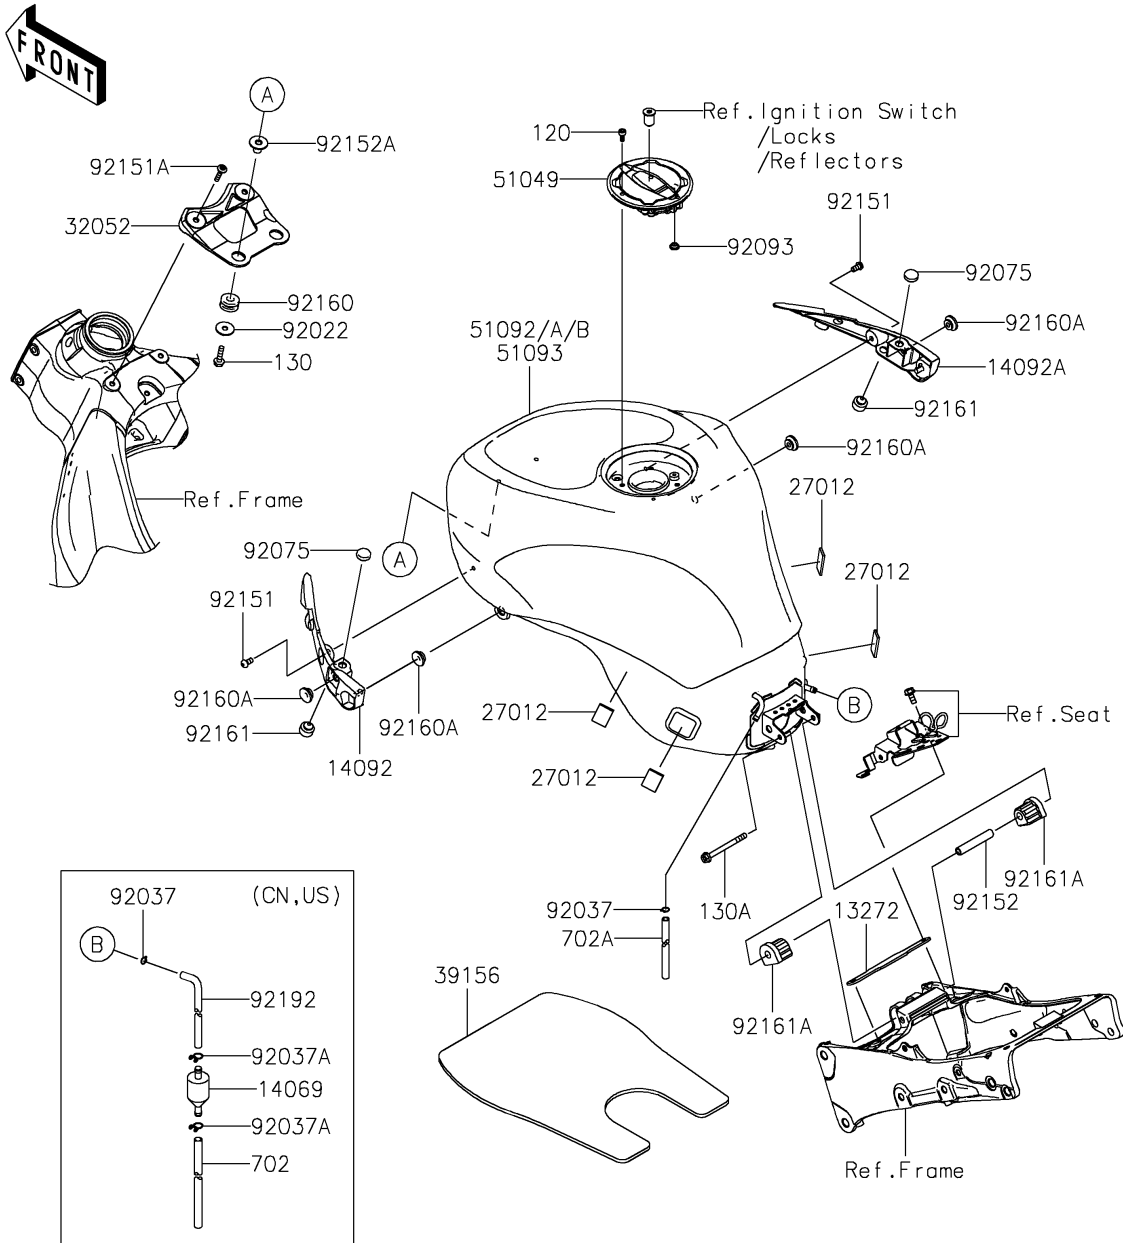

2023 Ninja ZX-6R (CA) KRT Edition PARTS DIAGRAM

Fuel Tank

F2410

WD

WD

WD

WD

2023 Ninja ZX-6R (CA) KRT Edition PARTS LIST

Fuel Tank

ITEM NAME	PART NUMBER	QUANTITY
PLATE,FUEL TANK,RR (Ref # 13272)	13272-0505	1
COVER,TANK,LH (Ref # 14092)	14092-1087	1
COVER,TANK,RH (Ref # 14092A)	14092-1088	1
HOOK (Ref # 27012)	27012-0115	4
BRACKET-TANK (Ref # 32052)	32052-0727	1
PAD,FUEL TANK (Ref # 39156)	39156-0469	1
CAP-TANK (Ref # 51049)	51049-0735	1
TANK-COMP-FUEL,L.GREEN (Ref # 51093)	51093-5023-777	1
WASHER,7X24X1.6 (Ref # 92022)	92022-228	2
DAMPER (Ref # 92075)	92075-1983	2
SEAL,FUEL TANK CAP (Ref # 92093)	92093-1030	1
BOLT,SOCKET,6X12 (Ref # 92151)	92151-1219	2
BOLT,SOCKET,6X30 (Ref # 92151A)	92151-1605	2
COLLAR,6.8X10X60 (Ref # 92152)	92152-1182	1
COLLAR (Ref # 92152A)	92152-2197	2
DAMPER (Ref # 92160)	92160-1162	2
DAMPER (Ref # 92160A)	92160-1613	4
DAMPER (Ref # 92161)	92161-0738	2
DAMPER,FUEL TANK,RR (Ref # 92161A)	92161-1330	2
BOLT-SOCKET,5X12 (Ref # 120)	120CA0512	4
BOLT-FLANGED,6X22 (Ref # 130)	130BA0622	2
BOLT-FLANGED,6X70 (Ref # 130A)	130BC0670	1
TUBE-RUBBER,6X850 (Ref # 702A)	702A06850	1