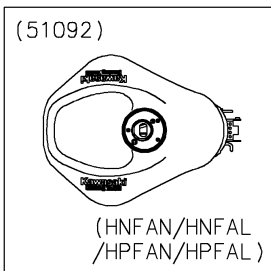

2023 Ninja ZX-6R (CA) KRT Edition PARTS DIAGRAM

Fuel Tank

F2410

WD