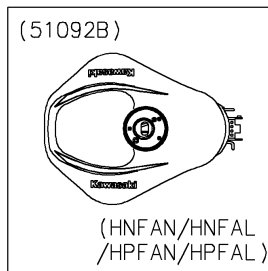

2023 Ninja ZX-6R (CA) KRT Edition PARTS DIAGRAM

Fuel Tank

F2410

WD

WD

WD

WD