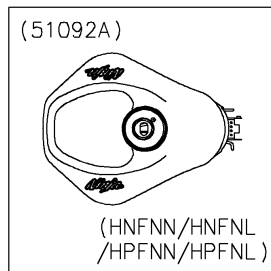

2023 Ninja ZX-6R (CA) KRT Edition PARTS DIAGRAM

Fuel Tank

F2410

WD

WD

WD

WD

2023 Ninja ZX-6R (CA) KRT Edition PARTS LIST

Fuel Tank

ITEM NAME	PART NUMBER	QUANTITY
PLATE,FUEL TANK,RR (Ref # 13272)	13272-0505	1
COVER,TANK,LH (Ref # 14092)	14092-1087	1
COVER,TANK,RH (Ref # 14092A)	14092-1088	1
HOOK (Ref # 27012)	27012-0115	4
BRACKET-TANK (Ref # 32052)	32052-0727	1
PAD,FUEL TANK (Ref # 39156)	39156-0469	1
CAP-TANK (Ref # 51049)	51049-0735	1
TANK-COMP-FUEL,L.GREEN (Ref # 51093)	51093-5023-777	1
WASHER,7X24X1.6 (Ref # 92022)	92022-228	2
DAMPER (Ref # 92075)	92075-1983	2
SEAL,FUEL TANK CAP (Ref # 92093)	92093-1030	1
BOLT,SOCKET,6X12 (Ref # 92151)	92151-1219	2
BOLT,SOCKET,6X30 (Ref # 92151A)	92151-1605	2
COLLAR,6.8X10X60 (Ref # 92152)	92152-1182	1
COLLAR (Ref # 92152A)	92152-2197	2
DAMPER (Ref # 92160)	92160-1162	2
DAMPER (Ref # 92160A)	92160-1613	4
DAMPER (Ref # 92161)	92161-0738	2
DAMPER,FUEL TANK,RR (Ref # 92161A)	92161-1330	2
BOLT-SOCKET,5X12 (Ref # 120)	120CA0512	4
BOLT-FLANGED,6X22 (Ref # 130)	130BA0622	2
BOLT-FLANGED,6X70 (Ref # 130A)	130BC0670	1
TUBE-RUBBER,6X850 (Ref # 702A)	702A06850	1