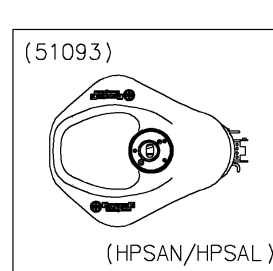

2023 Ninja ZX-6R (CA) KRT Edition PARTS DIAGRAM

Fuel Tank

F2410

WD

WD

WD

WD

2023 Ninja ZX-6R (CA) KRT Edition PARTS LIST

Fuel Tank

ITEM NAME	PART NUMBER	QUANTITY
PLATE,FUEL TANK,RR (Ref # 13272)	13272-0505	1
COVER,TANK,LH (Ref # 14092)	14092-1087	1
COVER,TANK,RH (Ref # 14092A)	14092-1088	1
HOOK (Ref # 27012)	27012-0115	4
BRACKET-TANK (Ref # 32052)	32052-0727	1
PAD,FUEL TANK (Ref # 39156)	39156-0469	1
CAP-TANK (Ref # 51049)	51049-0735	1
TANK-COMP-FUEL,L.GREEN (Ref # 51093)	51093-5023-777	1
WASHER,7X24X1.6 (Ref # 92022)	92022-228	2
DAMPER (Ref # 92075)	92075-1983	2
SEAL,FUEL TANK CAP (Ref # 92093)	92093-1030	1
BOLT,SOCKET,6X12 (Ref # 92151)	92151-1219	2
BOLT,SOCKET,6X30 (Ref # 92151A)	92151-1605	2
COLLAR,6.8X10X60 (Ref # 92152)	92152-1182	1
COLLAR (Ref # 92152A)	92152-2197	2
DAMPER (Ref # 92160)	92160-1162	2
DAMPER (Ref # 92160A)	92160-1613	4
DAMPER (Ref # 92161)	92161-0738	2
DAMPER,FUEL TANK,RR (Ref # 92161A)	92161-1330	2
BOLT-SOCKET,5X12 (Ref # 120)	120CA0512	4
BOLT-FLANGED,6X22 (Ref # 130)	130BA0622	2
BOLT-FLANGED,6X70 (Ref # 130A)	130BC0670	1
TUBE-RUBBER,6X850 (Ref # 702A)	702A06850	1