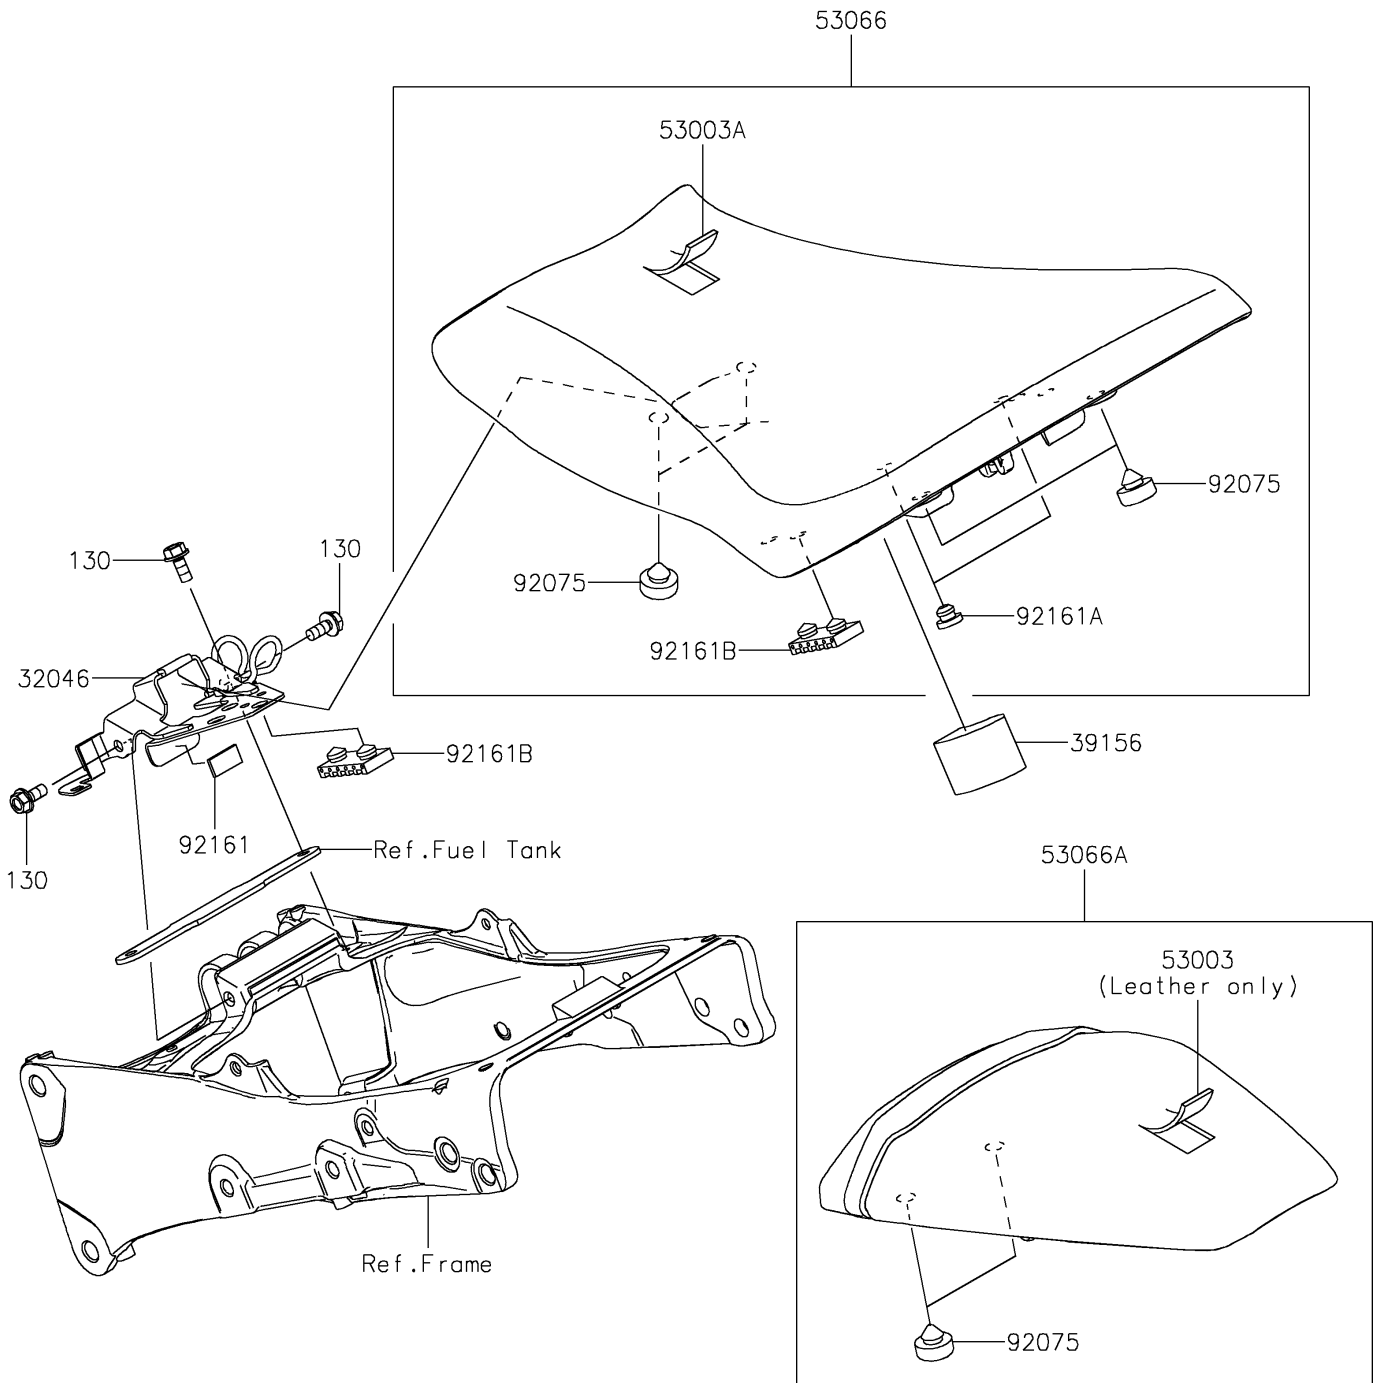

2022 Ninja ZX-6R (CA) PARTS DIAGRAM

Seat

F2510

2022 Ninja ZX-6R (CA) PARTS LIST

Seat

ITEM NAME	PART NUMBER	QUANTITY
BRACKET-SEAT (Ref # 32046)	32046-0431	1
PAD (Ref # 39156)	39156-2465	1
LEATHER,RR SEAT,BLACK (Ref # 53003)	53003-0420-MA	1
LEATHER,FRONT SEAT,BLACK (Ref # 53003A)	53003-0471-MA	1
SEAT-ASSY,FR,BLACK (Ref # 53066)	53066-0606-MA	1
SEAT-ASSY,RR,BLACK+BLK (Ref # 53066A)	53066-0607-12Y	1
DAMPER,10X20X8 (Ref # 92075)	92075-1927	6
DAMPER (Ref # 92161)	92161-0726	1
DAMPER (Ref # 92161A)	92161-1084	2
DAMPER,SEAT (Ref # 92161B)	92161-1489	3
BOLT-FLANGED,6X14 (Ref # 130)	130BC0614	3