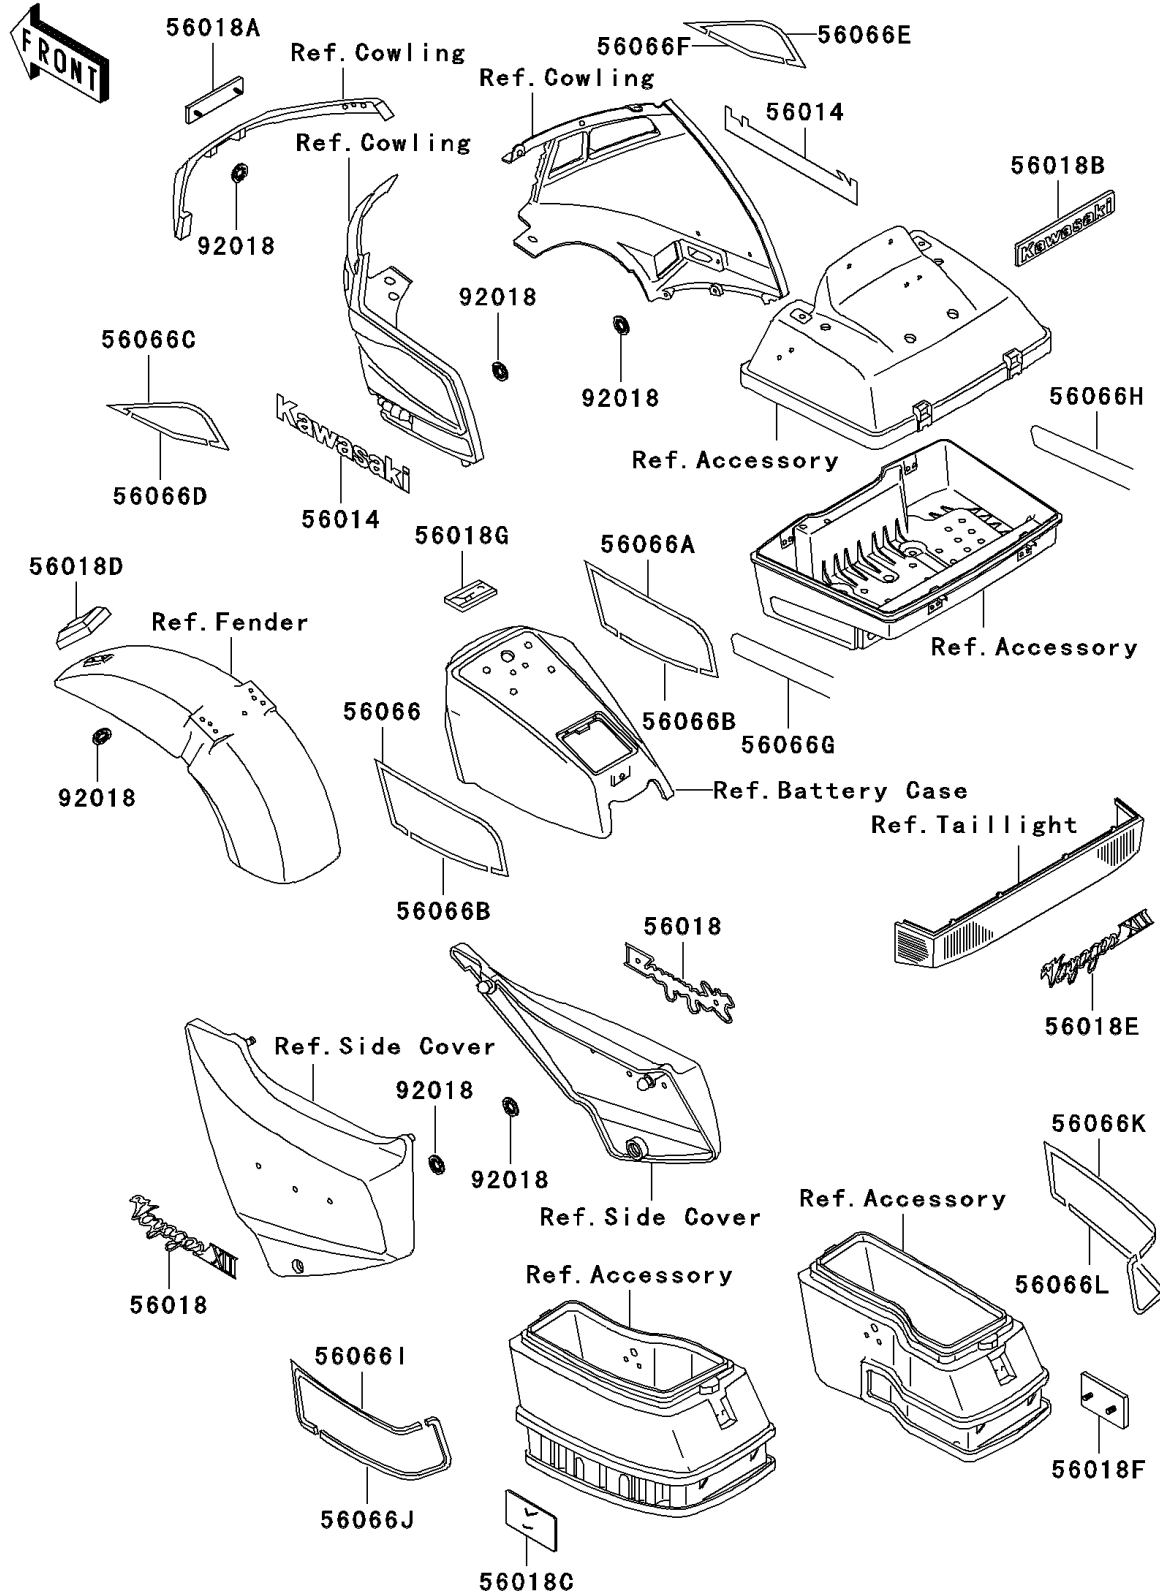

# 2003 Voyager XII PARTS DIAGRAM

Decals(ZG1200-B17)

F2861B

## 2003 Voyager XII PARTS LIST

Decals(ZG1200-B17)

ITEM NAME	PART NUMBER	QUANTITY
EMBLEM,COWLING,KAWASAKI (Ref # 56014)	56014-1133	2
MARK,SIDE COVER (Ref # 56018)	56018-1857	2
MARK,WINDSHIELD COVER,KAWASAKI (Ref # 56018A)	56018-1858	1
MARK,TRUNK COVER,KAWASAKI (Ref # 56018B)	56018-1859	1
MARK,SIDE BAG,LH (Ref # 56018C)	56018-1860	1
MARK,FRONT FENDER (Ref # 56018D)	56018-1861	1
MARK,TAIL LAMP (Ref # 56018E)	56018-1862	1
MARK,SIDE BAG,RH (Ref # 56018F)	56018-1882	1
MARK,CRUISE CONTROL SWITCH (Ref # 56018G)	56018-1982	1
PATTERN,TANK COVER,LH,TOP (Ref # 56066)	56066-1068	1
PATTERN,TANK COVER,RH,TOP (Ref # 56066A)	56066-1069	1
PATTERN,TANK COVER,L&R,BOTTOM (Ref # 56066B)	56066-1070	2
PATTERN,UPP COWLING,UPP,LH (Ref # 56066C)	56066-1071	1
PATTERN,UPP COWLING,LWR,LH (Ref # 56066D)	56066-1072	1
PATTERN,UPP COWLING,UPP,RH (Ref # 56066E)	56066-1073	1
PATTERN,UPP COWLING,LWR,RH (Ref # 56066F)	56066-1074	1
PATTERN,CENTER BAG BODY,LH (Ref # 56066G)	56066-1075	1
PATTERN,CENTER BAG BODY,RH (Ref # 56066H)	56066-1076	1
PATTERN,SIDE BAG BODY,UPP,LH (Ref # 56066I)	56066-1077	1
PATTERN,SIDE BAG BODY,LWR,LH (Ref # 56066J)	56066-1078	1
PATTERN,SIDE BAG BODY,UPP,RH (Ref # 56066K)	56066-1079	1
PATTERN,SIDE BAG BODY,LWR,RH (Ref # 56066L)	56066-1080	1
NUT,PUSH,3MM (Ref # 92018)	92018-005	14