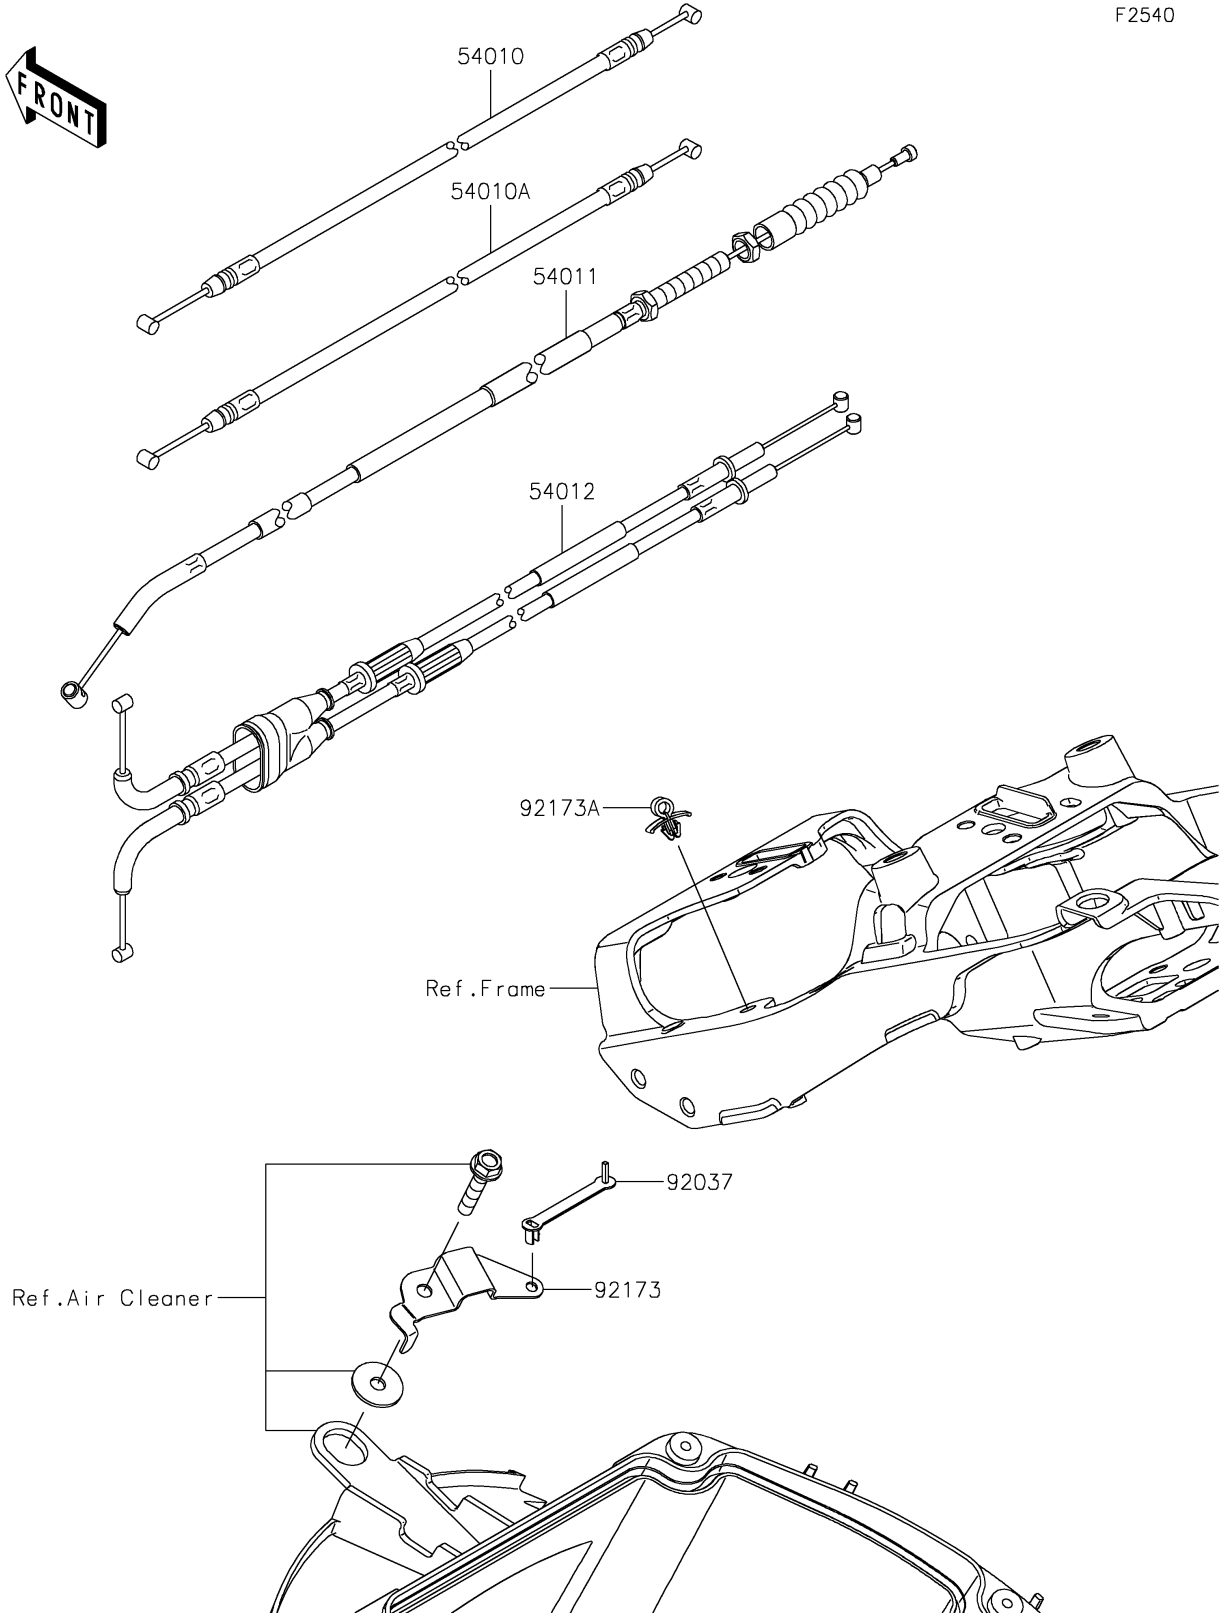

2022 Ninja ZX-6R KRT Edition PARTS DIAGRAM

Cables

F2540

2022 Ninja ZX-6R KRT Edition PARTS LIST

Cables

ITEM NAME	PART NUMBER	QUANTITY
CABLE,SEAT LOCK,FR (Ref # 54010)	54010-0627	1
CABLE,SEAT LOCK,RR (Ref # 54010A)	54010-0628	1
CABLE-CLUTCH (Ref # 54011)	54011-0634	1
CABLE-THROTTLE (Ref # 54012)	54012-0586	1
CLAMP,SPEED,L=43 (Ref # 92037)	92037-1290	1
CLAMP (Ref # 92173)	92173-1151	1
CLAMP (Ref # 92173A)	92173-1717	1