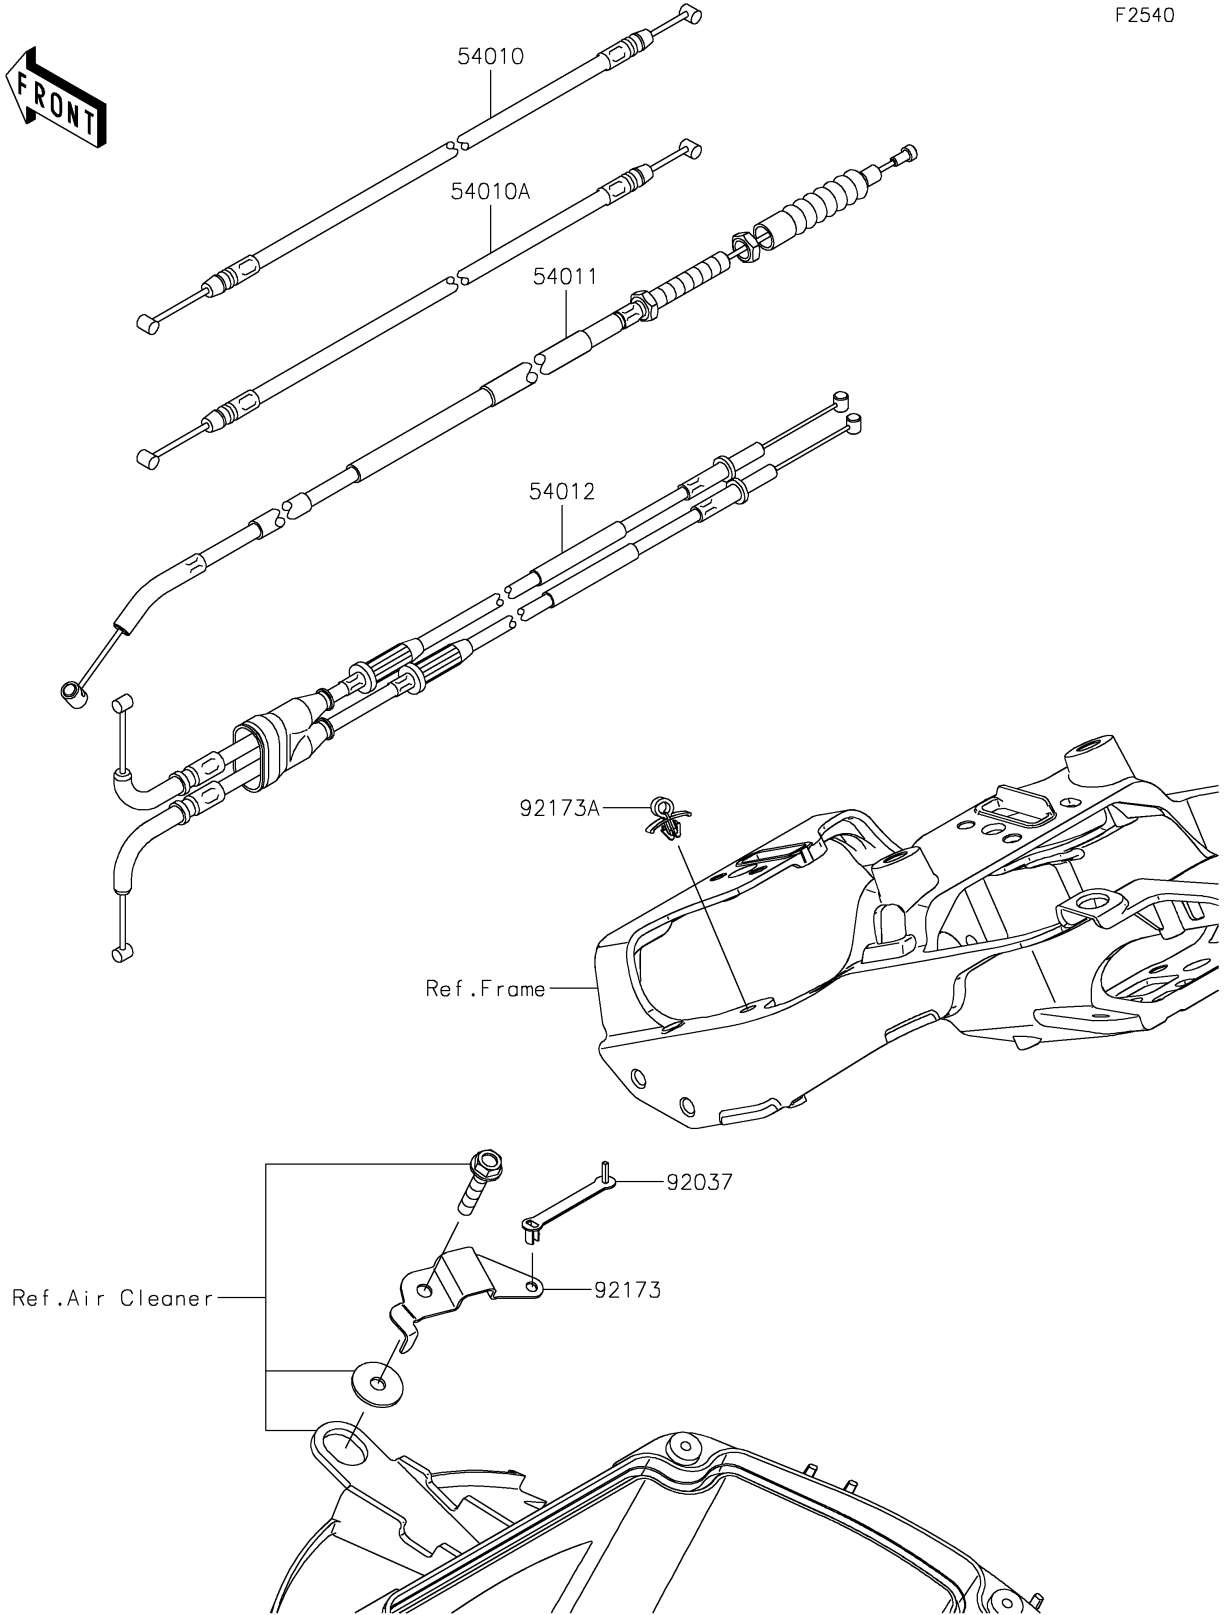

2023 Ninja ZX-6R (CA) KRT Edition PARTS DIAGRAM

Cables

F2540

2023 Ninja ZX-6R (CA) KRT Edition PARTS LIST

Cables

ITEM NAME	PART NUMBER	QUANTITY
CABLE,SEAT LOCK,FR (Ref # 54010)	54010-0627	1
CABLE,SEAT LOCK,RR (Ref # 54010A)	54010-0628	1
CABLE-CLUTCH (Ref # 54011)	54011-0634	1
CABLE-THROTTLE (Ref # 54012)	54012-0586	1
CLAMP,SPEED,L=43 (Ref # 92037)	92037-1290	1
CLAMP (Ref # 92173)	92173-1151	1
CLAMP (Ref # 92173A)	92173-1717	1