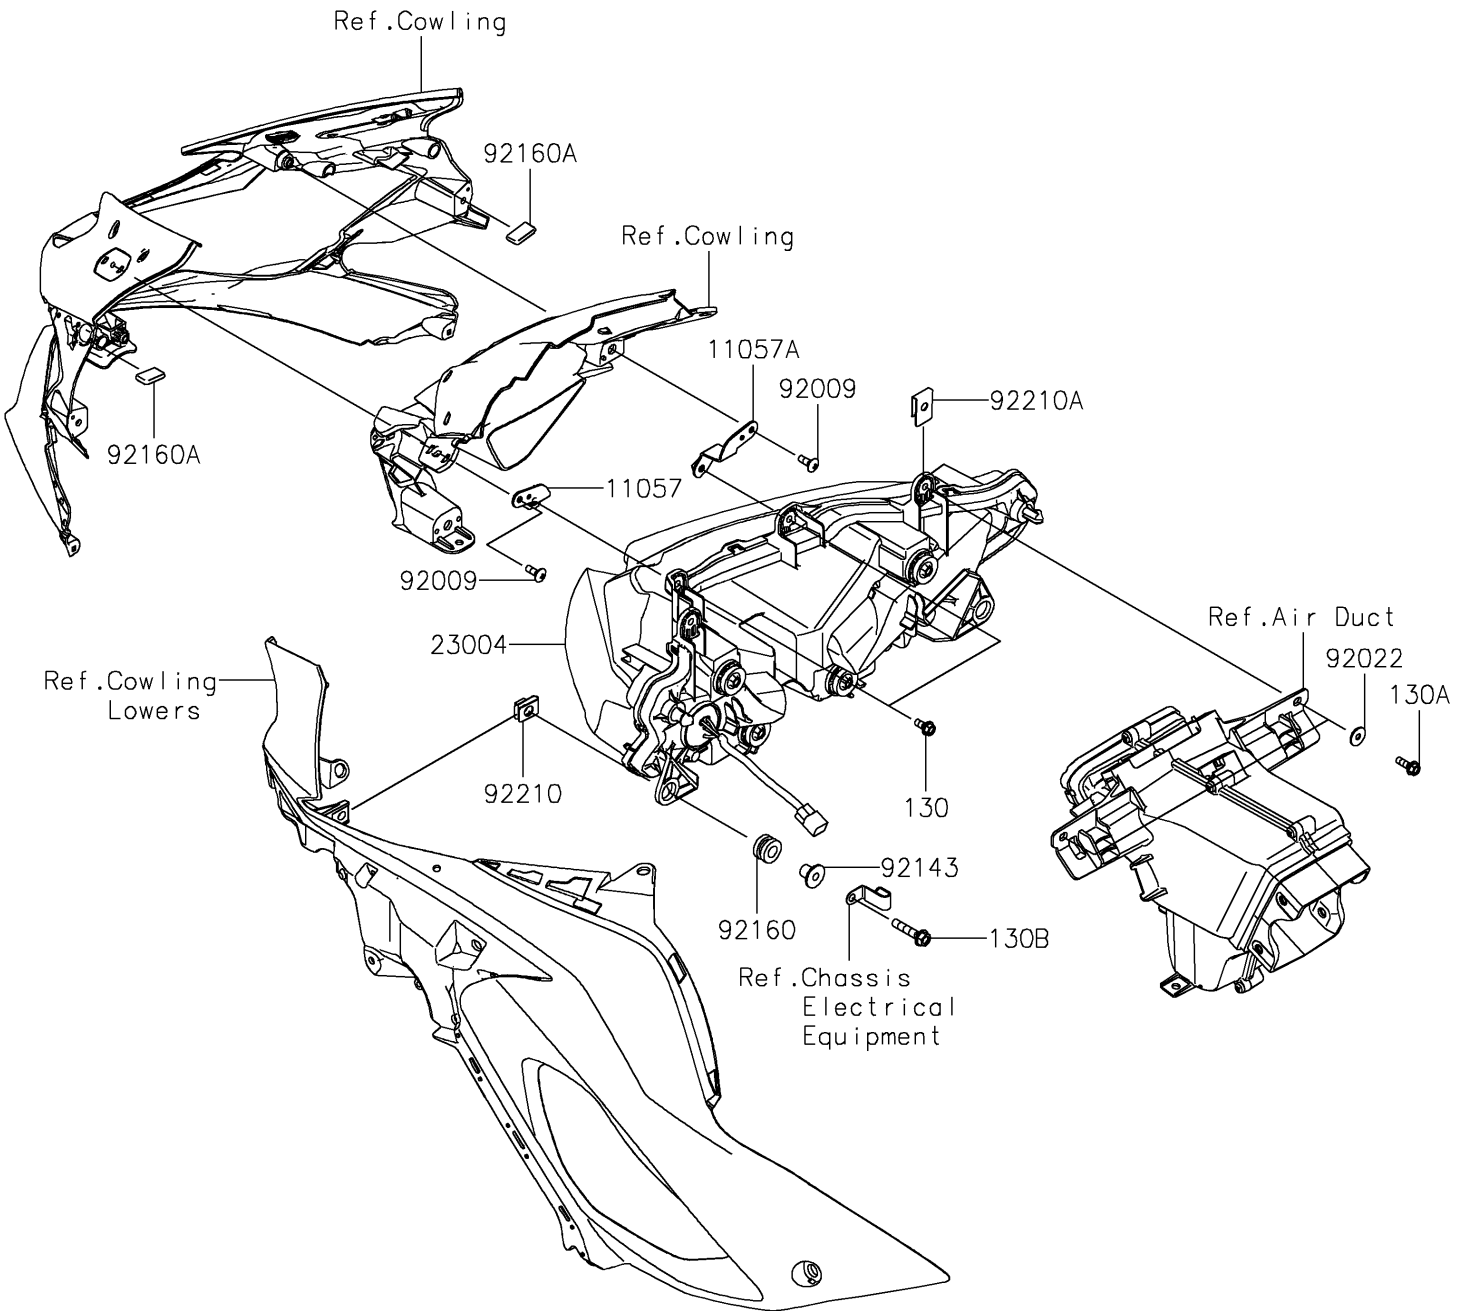

2022 Ninja ZX-6R (CA) PARTS DIAGRAM

Headlight(s)

F2710

2022 Ninja ZX-6R (CA) PARTS LIST

Headlight(s)

ITEM NAME	PART NUMBER	QUANTITY
BRACKET,LH (Ref # 11057)	11057-1639	1
BRACKET,RH (Ref # 11057A)	11057-1640	1
LAMP-HEAD,LED (Ref # 23004)	23004-0420	1
SCREW,TAPPING,5X14 (Ref # 92009)	92009-1197	2
WASHER,5.2X16X1.2 (Ref # 92022)	92022-263	2
COLLAR (Ref # 92143)	92143-1353	2
DAMPER,10X20X12 (Ref # 92160)	92160-1167	2
DAMPER (Ref # 92160A)	92160-1190	2
NUT (Ref # 92210)	92210-0130	2
NUT (Ref # 92210A)	92210-1652	2
BOLT-FLANGED,5X12 (Ref # 130)	130BA0512	2
BOLT-FLANGED,5X16 (Ref # 130A)	130BA0516	2
BOLT-FLANGED,6X30 (Ref # 130B)	130BB0630	2