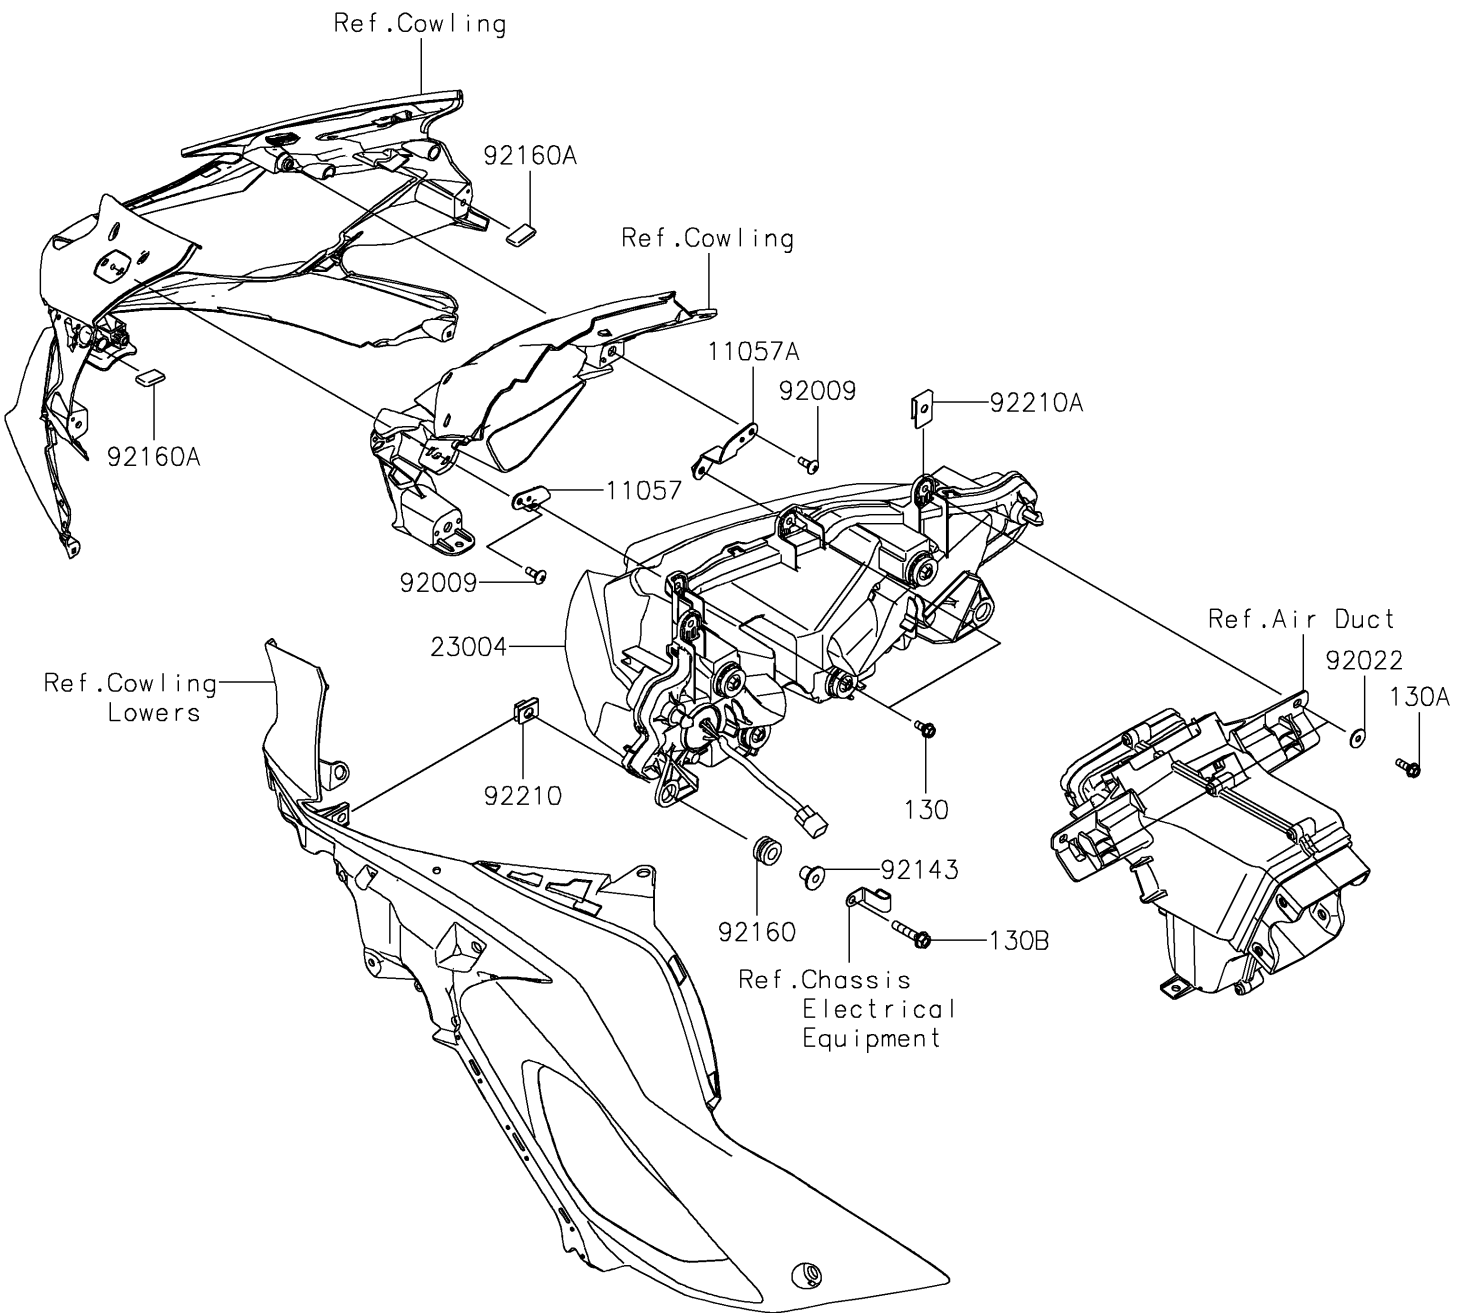

2023 Ninja ZX-6R (CA) KRT Edition PARTS DIAGRAM

Headlight(s)

F2710

2023 Ninja ZX-6R (CA) KRT Edition PARTS LIST

Headlight(s)

ITEM NAME	PART NUMBER	QUANTITY
BRACKET,LH (Ref # 11057)	11057-1639	1
BRACKET,RH (Ref # 11057A)	11057-1640	1
LAMP-HEAD,LED (Ref # 23004)	23004-0420	1
SCREW,TAPPING,5X14 (Ref # 92009)	92009-1197	2
WASHER,5.2X16X1.2 (Ref # 92022)	92022-263	2
COLLAR (Ref # 92143)	92143-1353	2
DAMPER,10X20X12 (Ref # 92160)	92160-1167	2
DAMPER (Ref # 92160A)	92160-1190	2
NUT (Ref # 92210)	92210-0130	2
NUT (Ref # 92210A)	92210-1652	2
BOLT-FLANGED,5X12 (Ref # 130)	130BA0512	2
BOLT-FLANGED,5X16 (Ref # 130A)	130BA0516	2
BOLT-FLANGED,6X30 (Ref # 130B)	130BB0630	2