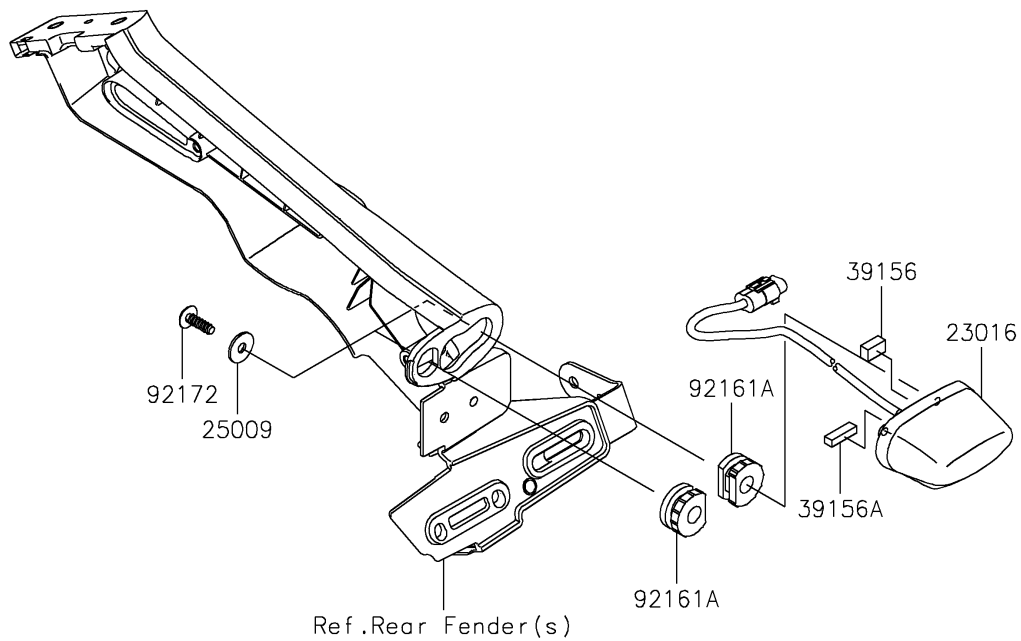

2023 Ninja ZX-6R (CA) KRT Edition PARTS DIAGRAM

Taillight(s)

F2720

2023 Ninja ZX-6R (CA) KRT Edition PARTS LIST

Taillight(s)

ITEM NAME	PART NUMBER	QUANTITY
LAMP-ASSY,LICENSE,LED (Ref # 23016)	23016-0637	1
LAMP-TAIL,LED (Ref # 23025)	23025-0385	1
BRACKET-TAIL LAMP (Ref # 23036)	23036-0026	1
WASHER,5.2X16X1.2 (Ref # 25009)	25009-004	2
PAD,7X12X5 (Ref # 39156)	39156-2292	1
PAD,4X17X5 (Ref # 39156A)	39156-2293	1
DAMPER (Ref # 92160)	92160-1190	1
DAMPER (Ref # 92161)	92161-0163	2
DAMPER,9X23X12 (Ref # 92161A)	92161-1885	2
SCREW,TAPPING,5X16 (Ref # 92172)	92172-0238	2
SCREW,TAPPING,5X10 (Ref # 92172A)	92172-0262	2
SCREW,TAPPING,WP,5X14 (Ref # 92172B)	92172-0441	2