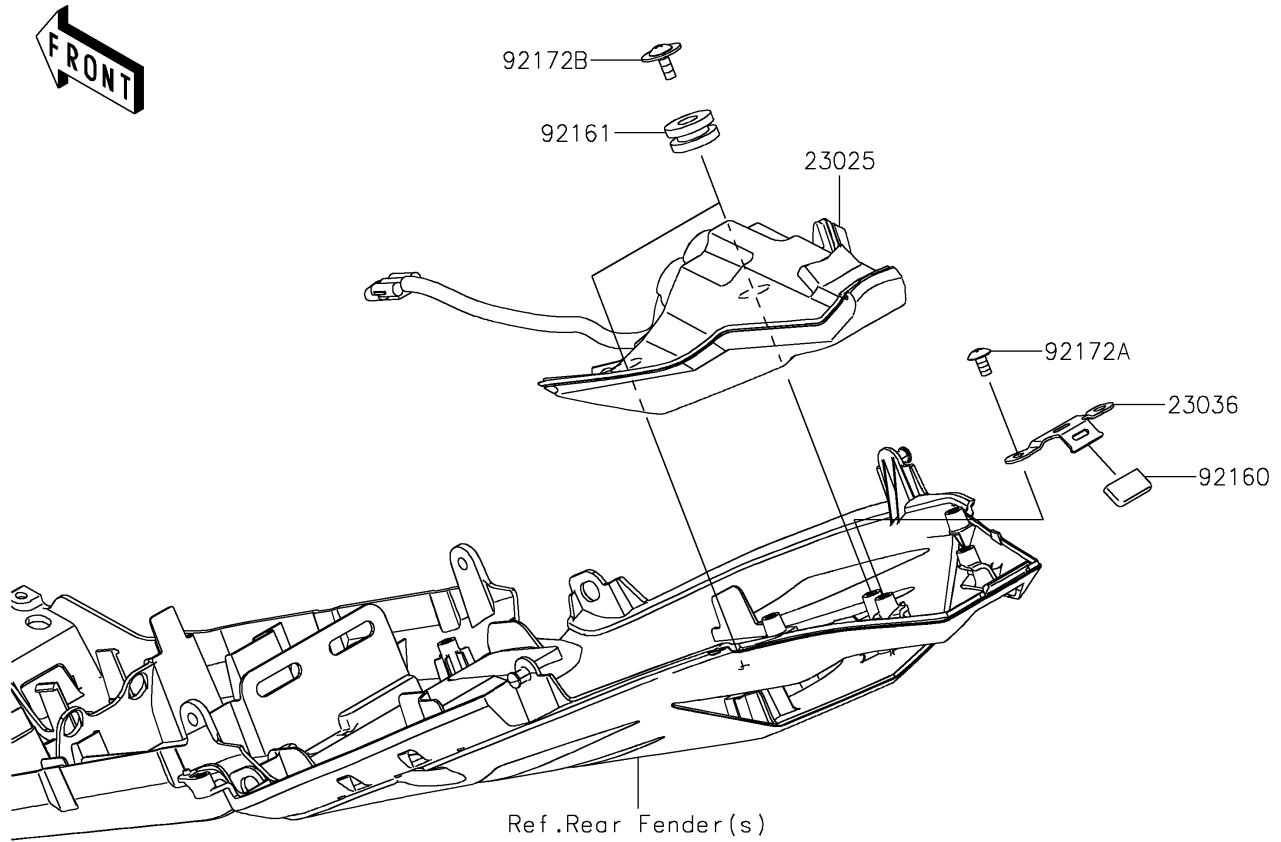

2023 Ninja ZX-6R (CA) KRT Edition PARTS DIAGRAM

Taillight(s)

F2720

2023 Ninja ZX-6R (CA) KRT Edition PARTS LIST

Taillight(s)

ITEM NAME	PART NUMBER	QUANTITY
LAMP-ASSY,LICENSE,LED (Ref # 23016)	23016-0637	1
LAMP-TAIL,LED (Ref # 23025)	23025-0385	1
BRACKET-TAIL LAMP (Ref # 23036)	23036-0026	1
WASHER,5.2X16X1.2 (Ref # 25009)	25009-004	2
PAD,7X12X5 (Ref # 39156)	39156-2292	1
PAD,4X17X5 (Ref # 39156A)	39156-2293	1
DAMPER (Ref # 92160)	92160-1190	1
DAMPER (Ref # 92161)	92161-0163	2
DAMPER,9X23X12 (Ref # 92161A)	92161-1885	2
SCREW,TAPPING,5X16 (Ref # 92172)	92172-0238	2
SCREW,TAPPING,5X10 (Ref # 92172A)	92172-0262	2
SCREW,TAPPING,WP,5X14 (Ref # 92172B)	92172-0441	2