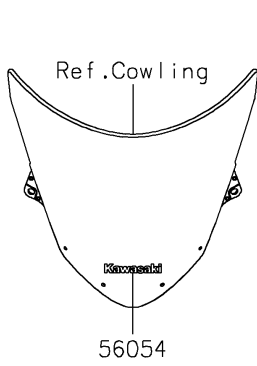

2022 Ninja ZX-6R (CA) PARTS DIAGRAM

Decals(Blue)(HNFNN/HNFNL/HPFNN/HPFNL)

F2861

2022 Ninja ZX-6R (CA) PARTS LIST

Decals(Blue)(HNFNN/HNFNL/HPFNN/HPFNL)

ITEM NAME	PART NUMBER	QUANTITY
MARK,WINDSHIELD,KAWASAKI (Ref # 56054)	56054-2509	1
MARK,FUEL TANK,NINJA (Ref # 56054A)	56054-2992	2
MARK,LWR COWL.,KAWASAKI (Ref # 56054B)	56054-2993	2
MARK,TAIL COVER,636 (Ref # 56054C)	56054-2994	2
PATTERN,SIDE COWL.,LH (Ref # 56076)	56076-2989	1
PATTERN,SIDE COWL.,RH (Ref # 56076A)	56076-2990	1
PATTERN,WHEEL,BLK/GRN,1350X4 (Ref # 56076B)	56076-3728	4
RIM STRIPE APPLICATOR (Ref # 57001)	57001-1752	AR