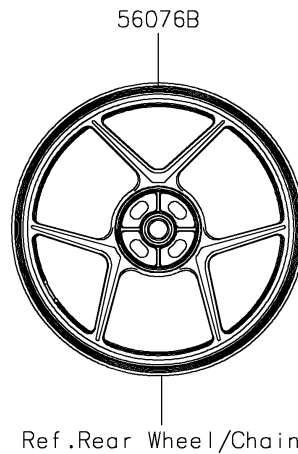

2022 Ninja ZX-6R (CA) PARTS DIAGRAM

Decals(Blue)(HNFNN/HNFNL/HPFNN/HPFNL)

F2861

2022 Ninja ZX-6R (CA) PARTS LIST

Decals(Blue)(HNFNN/HNFNL/HPFNN/HPFNL)

ITEM NAME	PART NUMBER	QUANTITY
MARK,WINDSHIELD,KAWASAKI (Ref # 56054)	56054-2509	1
MARK,FUEL TANK,NINJA (Ref # 56054A)	56054-2992	2
MARK,LWR COWL.,KAWASAKI (Ref # 56054B)	56054-2993	2
MARK,TAIL COVER,636 (Ref # 56054C)	56054-2994	2
PATTERN,SIDE COWL.,LH (Ref # 56076)	56076-2989	1
PATTERN,SIDE COWL.,RH (Ref # 56076A)	56076-2990	1
PATTERN,WHEEL,BLK/GRN,1350X4 (Ref # 56076B)	56076-3728	4
RIM STRIPE APPLICATOR (Ref # 57001)	57001-1752	AR