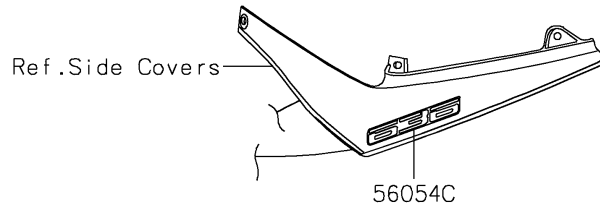

2022 Ninja ZX-6R (CA) PARTS DIAGRAM

Decals(Blue)(HNFNN/HNFNL/HPFNN/HPFNL)

F2861

2022 Ninja ZX-6R (CA) PARTS LIST

Decals(Blue)(HNFNN/HNFNL/HPFNN/HPFNL)

ITEM NAME	PART NUMBER	QUANTITY
MARK,WINDSHIELD,KAWASAKI (Ref # 56054)	56054-2509	1
MARK,FUEL TANK,NINJA (Ref # 56054A)	56054-2992	2
MARK,LWR COWL.,KAWASAKI (Ref # 56054B)	56054-2993	2
MARK,TAIL COVER,636 (Ref # 56054C)	56054-2994	2
PATTERN,SIDE COWL.,LH (Ref # 56076)	56076-2989	1
PATTERN,SIDE COWL.,RH (Ref # 56076A)	56076-2990	1
PATTERN,WHEEL,BLK/GRN,1350X4 (Ref # 56076B)	56076-3728	4
RIM STRIPE APPLICATOR (Ref # 57001)	57001-1752	AR