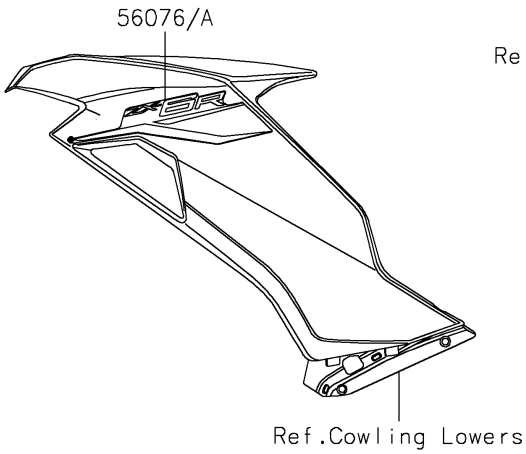

2022 Ninja ZX-6R (CA) PARTS DIAGRAM

Decals(Blue)(HNFNN/HNFNL/HPFNN/HPFNL)

F2861

2022 Ninja ZX-6R (CA) PARTS LIST

Decals(Blue)(HNFNN/HNFNL/HPFNN/HPFNL)

ITEM NAME	PART NUMBER	QUANTITY
MARK,WINDSHIELD,KAWASAKI (Ref # 56054)	56054-2509	1
MARK,FUEL TANK,NINJA (Ref # 56054A)	56054-2992	2
MARK,LWR COWL.,KAWASAKI (Ref # 56054B)	56054-2993	2
MARK,TAIL COVER,636 (Ref # 56054C)	56054-2994	2
PATTERN,SIDE COWL.,LH (Ref # 56076)	56076-2989	1
PATTERN,SIDE COWL.,RH (Ref # 56076A)	56076-2990	1
PATTERN,WHEEL,BLK/GRN,1350X4 (Ref # 56076B)	56076-3728	4
RIM STRIPE APPLICATOR (Ref # 57001)	57001-1752	AR