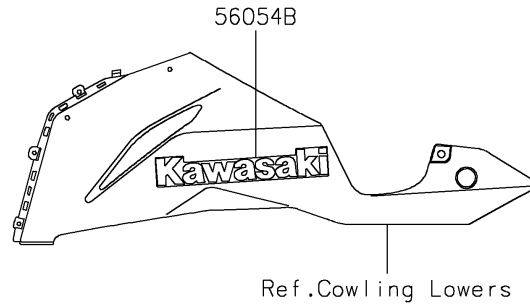

2022 Ninja ZX-6R (CA) PARTS DIAGRAM

Decals(Blue)(HNFNN/HNFNL/HPFNN/HPFNL)

F2861

2022 Ninja ZX-6R (CA) PARTS LIST

Decals(Blue)(HNFNN/HNFNL/HPFNN/HPFNL)

ITEM NAME	PART NUMBER	QUANTITY
MARK,WINDSHIELD,KAWASAKI (Ref # 56054)	56054-2509	1
MARK,FUEL TANK,NINJA (Ref # 56054A)	56054-2992	2
MARK,LWR COWL.,KAWASAKI (Ref # 56054B)	56054-2993	2
MARK,TAIL COVER,636 (Ref # 56054C)	56054-2994	2
PATTERN,SIDE COWL.,LH (Ref # 56076)	56076-2989	1
PATTERN,SIDE COWL.,RH (Ref # 56076A)	56076-2990	1
PATTERN,WHEEL,BLK/GRN,1350X4 (Ref # 56076B)	56076-3728	4
RIM STRIPE APPLICATOR (Ref # 57001)	57001-1752	AR