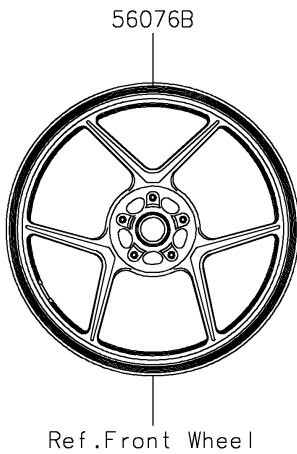

2022 Ninja ZX-6R (CA) PARTS DIAGRAM

Decals(Blue)(HNFNN/HNFNL/HPFNN/HPFNL)

F2861

2022 Ninja ZX-6R (CA) PARTS LIST

Decals(Blue)(HNFNN/HNFNL/HPFNN/HPFNL)

ITEM NAME	PART NUMBER	QUANTITY
MARK,WINDSHIELD,KAWASAKI (Ref # 56054)	56054-2509	1
MARK,FUEL TANK,NINJA (Ref # 56054A)	56054-2992	2
MARK,LWR COWL.,KAWASAKI (Ref # 56054B)	56054-2993	2
MARK,TAIL COVER,636 (Ref # 56054C)	56054-2994	2
PATTERN,SIDE COWL.,LH (Ref # 56076)	56076-2989	1
PATTERN,SIDE COWL.,RH (Ref # 56076A)	56076-2990	1
PATTERN,WHEEL,BLK/GRN,1350X4 (Ref # 56076B)	56076-3728	4
RIM STRIPE APPLICATOR (Ref # 57001)	57001-1752	AR