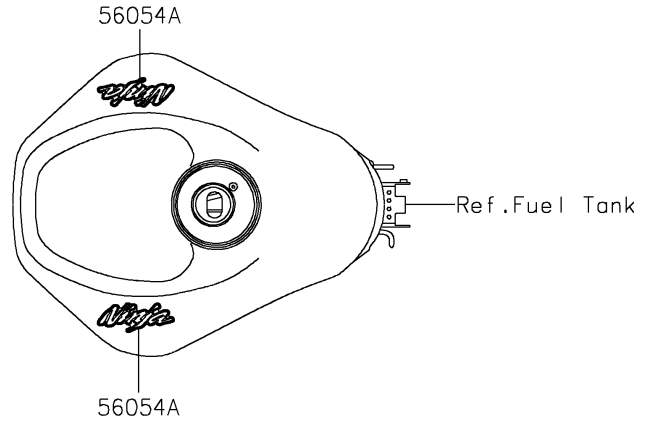

2022 Ninja ZX-6R (CA) PARTS DIAGRAM

Decals(Blue)(HNFNN/HNFNL/HPFNN/HPFNL)

F2861

2022 Ninja ZX-6R (CA) PARTS LIST

Decals(Blue)(HNFNN/HNFNL/HPFNN/HPFNL)

ITEM NAME	PART NUMBER	QUANTITY
MARK,WINDSHIELD,KAWASAKI (Ref # 56054)	56054-2509	1
MARK,FUEL TANK,NINJA (Ref # 56054A)	56054-2992	2
MARK,LWR COWL.,KAWASAKI (Ref # 56054B)	56054-2993	2
MARK,TAIL COVER,636 (Ref # 56054C)	56054-2994	2
PATTERN,SIDE COWL.,LH (Ref # 56076)	56076-2989	1
PATTERN,SIDE COWL.,RH (Ref # 56076A)	56076-2990	1
PATTERN,WHEEL,BLK/GRN,1350X4 (Ref # 56076B)	56076-3728	4
RIM STRIPE APPLICATOR (Ref # 57001)	57001-1752	AR