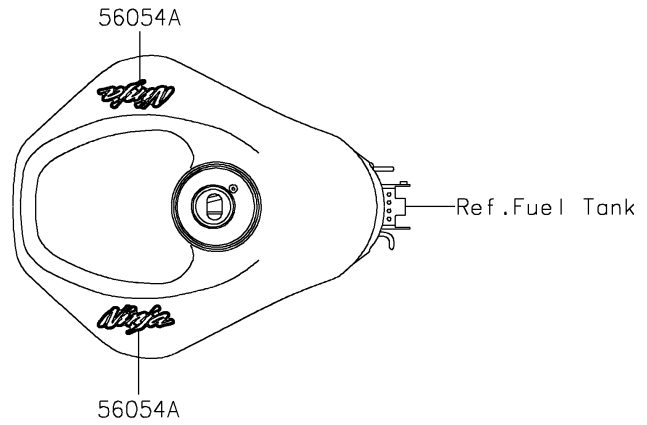

2022 NINJA® ZX™-6R PARTS DIAGRAM

Decals(Blue)(HNFNN/HNFNL/HPFNN/HPFNL)

F2861

2022 NINJA® ZX™-6R PARTS LIST

Decals(Blue)(HNFNN/HNFNL/HPFNN/HPFNL)

ITEM NAME	PART NUMBER	QUANTITY
MARK,WINDSHIELD,KAWASAKI (Ref # 56054)	56054-2509	1
MARK,FUEL TANK,NINJA (Ref # 56054A)	56054-2992	2
MARK,LWR COWL.,KAWASAKI (Ref # 56054B)	56054-2993	2
MARK,TAIL COVER,636 (Ref # 56054C)	56054-2994	2
PATTERN,SIDE COWL.,LH (Ref # 56076)	56076-2989	1
PATTERN,SIDE COWL.,RH (Ref # 56076A)	56076-2990	1
PATTERN,WHEEL,BLK/GRN,1350X4 (Ref # 56076B)	56076-3728	4
RIM STRIPE APPLICATOR (Ref # 57001)	57001-1752	AR