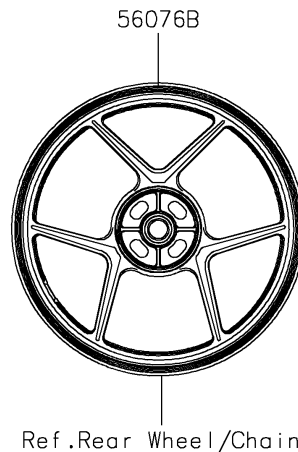

2022 NINJA® ZX™-6R PARTS DIAGRAM

Decals(Blue)(HNFNN/HNFNL/HPFNN/HPFNL)

F2861

2022 NINJA® ZX™-6R PARTS LIST

Decals(Blue)(HNFNN/HNFNL/HPFNN/HPFNL)

ITEM NAME	PART NUMBER	QUANTITY
MARK,WINDSHIELD,KAWASAKI (Ref # 56054)	56054-2509	1
MARK,FUEL TANK,NINJA (Ref # 56054A)	56054-2992	2
MARK,LWR COWL.,KAWASAKI (Ref # 56054B)	56054-2993	2
MARK,TAIL COVER,636 (Ref # 56054C)	56054-2994	2
PATTERN,SIDE COWL.,LH (Ref # 56076)	56076-2989	1
PATTERN,SIDE COWL.,RH (Ref # 56076A)	56076-2990	1
PATTERN,WHEEL,BLK/GRN,1350X4 (Ref # 56076B)	56076-3728	4
RIM STRIPE APPLICATOR (Ref # 57001)	57001-1752	AR