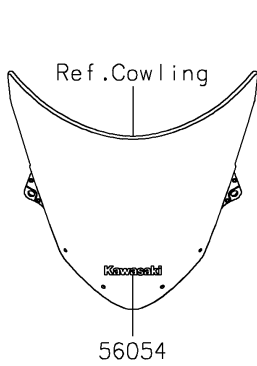

2022 NINJA® ZX™-6R PARTS DIAGRAM

Decals(Blue)(HNFNN/HNFNL/HPFNN/HPFNL)

F2861

2022 NINJA® ZX™-6R PARTS LIST

Decals(Blue)(HNFNN/HNFNL/HPFNN/HPFNL)

ITEM NAME	PART NUMBER	QUANTITY
MARK,WINDSHIELD,KAWASAKI (Ref # 56054)	56054-2509	1
MARK,FUEL TANK,NINJA (Ref # 56054A)	56054-2992	2
MARK,LWR COWL.,KAWASAKI (Ref # 56054B)	56054-2993	2
MARK,TAIL COVER,636 (Ref # 56054C)	56054-2994	2
PATTERN,SIDE COWL.,LH (Ref # 56076)	56076-2989	1
PATTERN,SIDE COWL.,RH (Ref # 56076A)	56076-2990	1
PATTERN,WHEEL,BLK/GRN,1350X4 (Ref # 56076B)	56076-3728	4
RIM STRIPE APPLICATOR (Ref # 57001)	57001-1752	AR