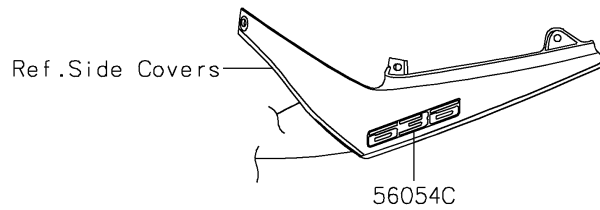

2022 NINJA® ZX™-6R PARTS DIAGRAM

Decals(Blue)(HNFNN/HNFNL/HPFNN/HPFNL)

F2861

2022 NINJA® ZX™-6R PARTS LIST

Decals(Blue)(HNFNN/HNFNL/HPFNN/HPFNL)

ITEM NAME	PART NUMBER	QUANTITY
MARK,WINDSHIELD,KAWASAKI (Ref # 56054)	56054-2509	1
MARK,FUEL TANK,NINJA (Ref # 56054A)	56054-2992	2
MARK,LWR COWL.,KAWASAKI (Ref # 56054B)	56054-2993	2
MARK,TAIL COVER,636 (Ref # 56054C)	56054-2994	2
PATTERN,SIDE COWL.,LH (Ref # 56076)	56076-2989	1
PATTERN,SIDE COWL.,RH (Ref # 56076A)	56076-2990	1
PATTERN,WHEEL,BLK/GRN,1350X4 (Ref # 56076B)	56076-3728	4
RIM STRIPE APPLICATOR (Ref # 57001)	57001-1752	AR