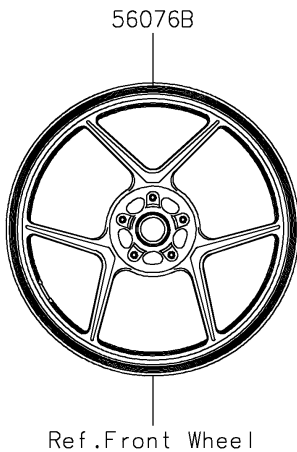

2022 NINJA® ZX™-6R PARTS DIAGRAM

Decals(Blue)(HNFNN/HNFNL/HPFNN/HPFNL)

F2861

2022 NINJA® ZX™-6R PARTS LIST

Decals(Blue)(HNFNN/HNFNL/HPFNN/HPFNL)

ITEM NAME	PART NUMBER	QUANTITY
MARK,WINDSHIELD,KAWASAKI (Ref # 56054)	56054-2509	1
MARK,FUEL TANK,NINJA (Ref # 56054A)	56054-2992	2
MARK,LWR COWL.,KAWASAKI (Ref # 56054B)	56054-2993	2
MARK,TAIL COVER,636 (Ref # 56054C)	56054-2994	2
PATTERN,SIDE COWL.,LH (Ref # 56076)	56076-2989	1
PATTERN,SIDE COWL.,RH (Ref # 56076A)	56076-2990	1
PATTERN,WHEEL,BLK/GRN,1350X4 (Ref # 56076B)	56076-3728	4
RIM STRIPE APPLICATOR (Ref # 57001)	57001-1752	AR