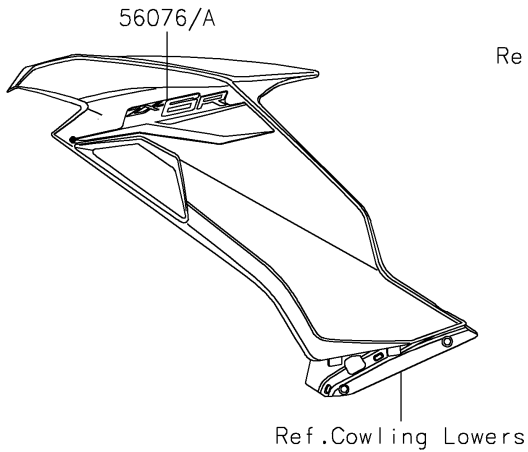

2022 NINJA® ZX™-6R PARTS DIAGRAM

Decals(Blue)(HNFNN/HNFNL/HPFNN/HPFNL)

F2861

2022 NINJA® ZX™-6R PARTS LIST

Decals(Blue)(HNFNN/HNFNL/HPFNN/HPFNL)

ITEM NAME	PART NUMBER	QUANTITY
MARK,WINDSHIELD,KAWASAKI (Ref # 56054)	56054-2509	1
MARK,FUEL TANK,NINJA (Ref # 56054A)	56054-2992	2
MARK,LWR COWL.,KAWASAKI (Ref # 56054B)	56054-2993	2
MARK,TAIL COVER,636 (Ref # 56054C)	56054-2994	2
PATTERN,SIDE COWL.,LH (Ref # 56076)	56076-2989	1
PATTERN,SIDE COWL.,RH (Ref # 56076A)	56076-2990	1
PATTERN,WHEEL,BLK/GRN,1350X4 (Ref # 56076B)	56076-3728	4
RIM STRIPE APPLICATOR (Ref # 57001)	57001-1752	AR