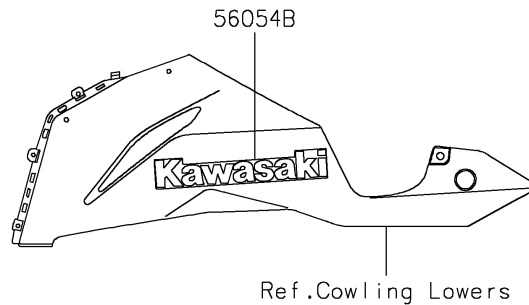

2022 NINJA® ZX™-6R PARTS DIAGRAM

Decals(Blue)(HNFNN/HNFNL/HPFNN/HPFNL)

F2861

2022 NINJA® ZX™-6R PARTS LIST

Decals(Blue)(HNFNN/HNFNL/HPFNN/HPFNL)

ITEM NAME	PART NUMBER	QUANTITY
MARK,WINDSHIELD,KAWASAKI (Ref # 56054)	56054-2509	1
MARK,FUEL TANK,NINJA (Ref # 56054A)	56054-2992	2
MARK,LWR COWL.,KAWASAKI (Ref # 56054B)	56054-2993	2
MARK,TAIL COVER,636 (Ref # 56054C)	56054-2994	2
PATTERN,SIDE COWL.,LH (Ref # 56076)	56076-2989	1
PATTERN,SIDE COWL.,RH (Ref # 56076A)	56076-2990	1
PATTERN,WHEEL,BLK/GRN,1350X4 (Ref # 56076B)	56076-3728	4
RIM STRIPE APPLICATOR (Ref # 57001)	57001-1752	AR