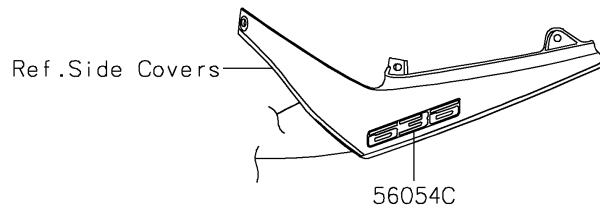

# 2023 Ninja ZX-6R KRT Edition PARTS DIAGRAM

Decals(Blue)(HNFNN/HNFNL/HPFNN/HPFNL)

F2861