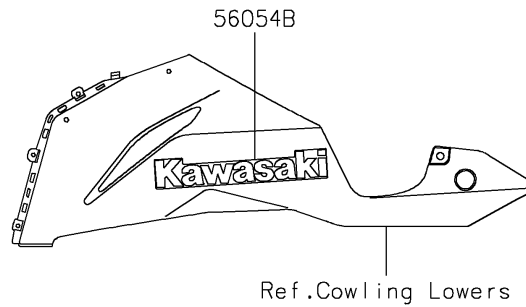

# 2023 Ninja ZX-6R KRT Edition PARTS DIAGRAM

Decals(Blue)(HNFNN/HNFNL/HPFNN/HPFNL)

F2861

## 2023 Ninja ZX-6R KRT Edition PARTS LIST

Decals(Blue)(HNFNN/HNFNL/HPFNN/HPFNL)

ITEM NAME	PART NUMBER	QUANTITY
MARK,WINDSHIELD,KAWASAKI (Ref # 56054)	56054-2509	1
MARK,FUEL TANK,NINJA (Ref # 56054A)	56054-2992	2
MARK,LWR COWL.,KAWASAKI (Ref # 56054B)	56054-2993	2
MARK,TAIL COVER,636 (Ref # 56054C)	56054-2994	2
PATTERN,SIDE COWL.,LH (Ref # 56076)	56076-2989	1
PATTERN,SIDE COWL.,RH (Ref # 56076A)	56076-2990	1
PATTERN,WHEEL,BLK/GRN,1350X4 (Ref # 56076B)	56076-3728	4
RIM STRIPE APPLICATOR (Ref # 57001)	57001-1752	AR