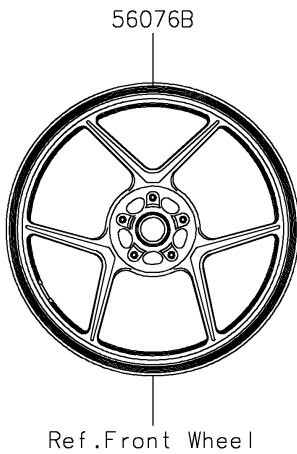

# 2023 Ninja ZX-6R KRT Edition PARTS DIAGRAM

Decals(Blue)(HNFNN/HNFNL/HPFNN/HPFNL)

F2861

## 2023 Ninja ZX-6R KRT Edition PARTS LIST

Decals(Blue)(HNFNN/HNFNL/HPFNN/HPFNL)

ITEM NAME	PART NUMBER	QUANTITY
MARK,WINDSHIELD,KAWASAKI (Ref # 56054)	56054-2509	1
MARK,FUEL TANK,NINJA (Ref # 56054A)	56054-2992	2
MARK,LWR COWL.,KAWASAKI (Ref # 56054B)	56054-2993	2
MARK,TAIL COVER,636 (Ref # 56054C)	56054-2994	2
PATTERN,SIDE COWL.,LH (Ref # 56076)	56076-2989	1
PATTERN,SIDE COWL.,RH (Ref # 56076A)	56076-2990	1
PATTERN,WHEEL,BLK/GRN,1350X4 (Ref # 56076B)	56076-3728	4
RIM STRIPE APPLICATOR (Ref # 57001)	57001-1752	AR