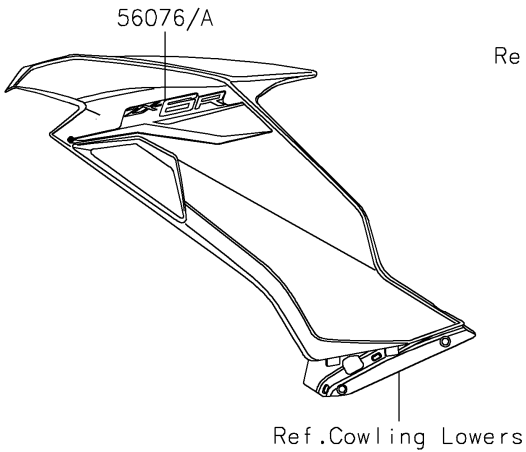

# 2023 Ninja ZX-6R KRT Edition PARTS DIAGRAM

Decals(Blue)(HNFNN/HNFNL/HPFNN/HPFNL)

F2861

## 2023 Ninja ZX-6R KRT Edition PARTS LIST

Decals(Blue)(HNFNN/HNFNL/HPFNN/HPFNL)

ITEM NAME	PART NUMBER	QUANTITY
MARK,WINDSHIELD,KAWASAKI (Ref # 56054)	56054-2509	1
MARK,FUEL TANK,NINJA (Ref # 56054A)	56054-2992	2
MARK,LWR COWL.,KAWASAKI (Ref # 56054B)	56054-2993	2
MARK,TAIL COVER,636 (Ref # 56054C)	56054-2994	2
PATTERN,SIDE COWL.,LH (Ref # 56076)	56076-2989	1
PATTERN,SIDE COWL.,RH (Ref # 56076A)	56076-2990	1
PATTERN,WHEEL,BLK/GRN,1350X4 (Ref # 56076B)	56076-3728	4
RIM STRIPE APPLICATOR (Ref # 57001)	57001-1752	AR