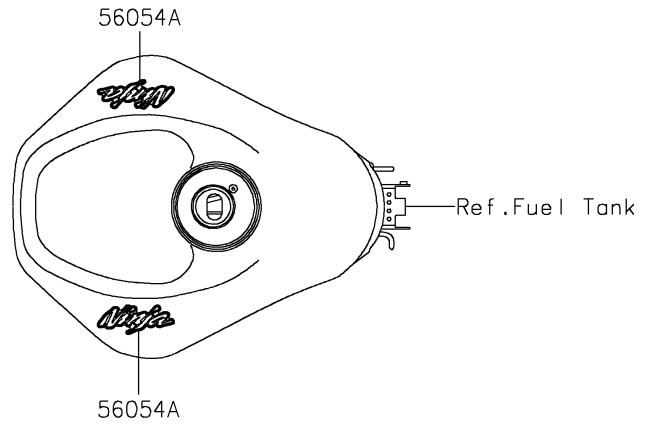

# 2023 Ninja ZX-6R KRT Edition PARTS DIAGRAM

Decals(Blue)(HNFNN/HNFNL/HPFNN/HPFNL)

F2861

## 2023 Ninja ZX-6R KRT Edition PARTS LIST

Decals(Blue)(HNFNN/HNFNL/HPFNN/HPFNL)

ITEM NAME	PART NUMBER	QUANTITY
MARK,WINDSHIELD,KAWASAKI (Ref # 56054)	56054-2509	1
MARK,FUEL TANK,NINJA (Ref # 56054A)	56054-2992	2
MARK,LWR COWL.,KAWASAKI (Ref # 56054B)	56054-2993	2
MARK,TAIL COVER,636 (Ref # 56054C)	56054-2994	2
PATTERN,SIDE COWL.,LH (Ref # 56076)	56076-2989	1
PATTERN,SIDE COWL.,RH (Ref # 56076A)	56076-2990	1
PATTERN,WHEEL,BLK/GRN,1350X4 (Ref # 56076B)	56076-3728	4
RIM STRIPE APPLICATOR (Ref # 57001)	57001-1752	AR