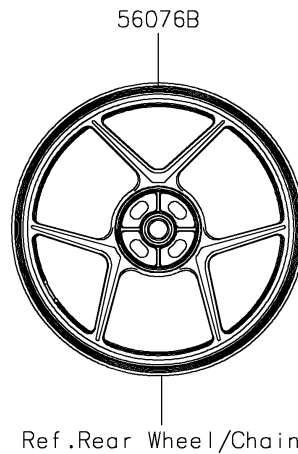

# 2023 Ninja ZX-6R KRT Edition PARTS DIAGRAM

Decals(Blue)(HNFNN/HNFNL/HPFNN/HPFNL)

F2861

## 2023 Ninja ZX-6R KRT Edition PARTS LIST

Decals(Blue)(HNFNN/HNFNL/HPFNN/HPFNL)

ITEM NAME	PART NUMBER	QUANTITY
MARK,WINDSHIELD,KAWASAKI (Ref # 56054)	56054-2509	1
MARK,FUEL TANK,NINJA (Ref # 56054A)	56054-2992	2
MARK,LWR COWL.,KAWASAKI (Ref # 56054B)	56054-2993	2
MARK,TAIL COVER,636 (Ref # 56054C)	56054-2994	2
PATTERN,SIDE COWL.,LH (Ref # 56076)	56076-2989	1
PATTERN,SIDE COWL.,RH (Ref # 56076A)	56076-2990	1
PATTERN,WHEEL,BLK/GRN,1350X4 (Ref # 56076B)	56076-3728	4
RIM STRIPE APPLICATOR (Ref # 57001)	57001-1752	AR