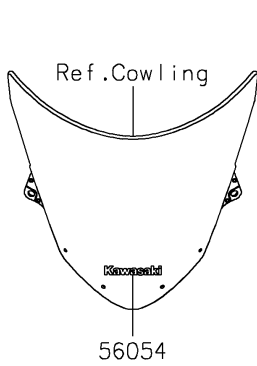

# 2023 Ninja ZX-6R KRT Edition PARTS DIAGRAM

Decals(Blue)(HNFNN/HNFNL/HPFNN/HPFNL)

F2861

## 2023 Ninja ZX-6R KRT Edition PARTS LIST

Decals(Blue)(HNFNN/HNFNL/HPFNN/HPFNL)

ITEM NAME	PART NUMBER	QUANTITY
MARK,WINDSHIELD,KAWASAKI (Ref # 56054)	56054-2509	1
MARK,FUEL TANK,NINJA (Ref # 56054A)	56054-2992	2
MARK,LWR COWL.,KAWASAKI (Ref # 56054B)	56054-2993	2
MARK,TAIL COVER,636 (Ref # 56054C)	56054-2994	2
PATTERN,SIDE COWL.,LH (Ref # 56076)	56076-2989	1
PATTERN,SIDE COWL.,RH (Ref # 56076A)	56076-2990	1
PATTERN,WHEEL,BLK/GRN,1350X4 (Ref # 56076B)	56076-3728	4
RIM STRIPE APPLICATOR (Ref # 57001)	57001-1752	AR