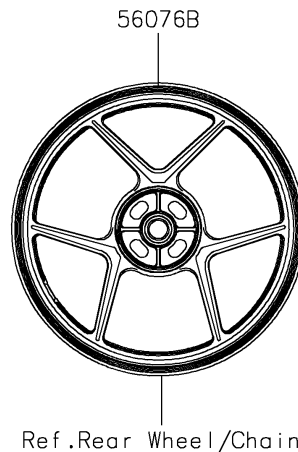

# 2023 NINJA® ZX™-6R PARTS DIAGRAM

Decals(Blue)(HNFNN/HNFNL/HPFNN/HPFNL)

F2861

## 2023 NINJA® ZX™-6R PARTS LIST

Decals(Blue)(HNFNN/HNFNL/HPFNN/HPFNL)

ITEM NAME	PART NUMBER	QUANTITY
MARK,WINDSHIELD,KAWASAKI (Ref # 56054)	56054-2509	1
MARK,FUEL TANK,NINJA (Ref # 56054A)	56054-2992	2
MARK,LWR COWL.,KAWASAKI (Ref # 56054B)	56054-2993	2
MARK,TAIL COVER,636 (Ref # 56054C)	56054-2994	2
PATTERN,SIDE COWL.,LH (Ref # 56076)	56076-2989	1
PATTERN,SIDE COWL.,RH (Ref # 56076A)	56076-2990	1
PATTERN,WHEEL,BLK/GRN,1350X4 (Ref # 56076B)	56076-3728	4
RIM STRIPE APPLICATOR (Ref # 57001)	57001-1752	AR