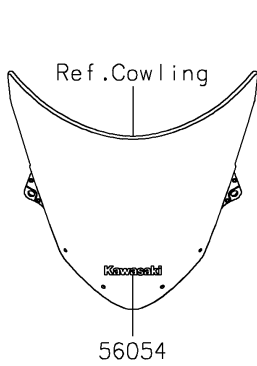

# 2023 NINJA® ZX™-6R PARTS DIAGRAM

Decals(Blue)(HNFNN/HNFNL/HPFNN/HPFNL)

F2861

## 2023 NINJA® ZX™-6R PARTS LIST

Decals(Blue)(HNFNN/HNFNL/HPFNN/HPFNL)

ITEM NAME	PART NUMBER	QUANTITY
MARK,WINDSHIELD,KAWASAKI (Ref # 56054)	56054-2509	1
MARK,FUEL TANK,NINJA (Ref # 56054A)	56054-2992	2
MARK,LWR COWL.,KAWASAKI (Ref # 56054B)	56054-2993	2
MARK,TAIL COVER,636 (Ref # 56054C)	56054-2994	2
PATTERN,SIDE COWL.,LH (Ref # 56076)	56076-2989	1
PATTERN,SIDE COWL.,RH (Ref # 56076A)	56076-2990	1
PATTERN,WHEEL,BLK/GRN,1350X4 (Ref # 56076B)	56076-3728	4
RIM STRIPE APPLICATOR (Ref # 57001)	57001-1752	AR