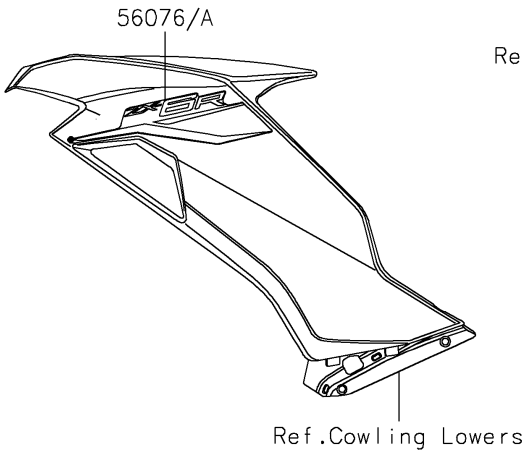

# 2023 NINJA® ZX™-6R PARTS DIAGRAM

Decals(Blue)(HNFNN/HNFNL/HPFNN/HPFNL)

F2861

## 2023 NINJA® ZX™-6R PARTS LIST

Decals(Blue)(HNFNN/HNFNL/HPFNN/HPFNL)

ITEM NAME	PART NUMBER	QUANTITY
MARK,WINDSHIELD,KAWASAKI (Ref # 56054)	56054-2509	1
MARK,FUEL TANK,NINJA (Ref # 56054A)	56054-2992	2
MARK,LWR COWL.,KAWASAKI (Ref # 56054B)	56054-2993	2
MARK,TAIL COVER,636 (Ref # 56054C)	56054-2994	2
PATTERN,SIDE COWL.,LH (Ref # 56076)	56076-2989	1
PATTERN,SIDE COWL.,RH (Ref # 56076A)	56076-2990	1
PATTERN,WHEEL,BLK/GRN,1350X4 (Ref # 56076B)	56076-3728	4
RIM STRIPE APPLICATOR (Ref # 57001)	57001-1752	AR