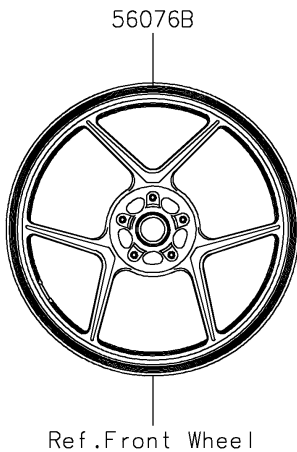

# 2023 NINJA® ZX™-6R PARTS DIAGRAM

Decals(Blue)(HNFNN/HNFNL/HPFNN/HPFNL)

F2861

## 2023 NINJA® ZX™-6R PARTS LIST

Decals(Blue)(HNFNN/HNFNL/HPFNN/HPFNL)

ITEM NAME	PART NUMBER	QUANTITY
MARK,WINDSHIELD,KAWASAKI (Ref # 56054)	56054-2509	1
MARK,FUEL TANK,NINJA (Ref # 56054A)	56054-2992	2
MARK,LWR COWL.,KAWASAKI (Ref # 56054B)	56054-2993	2
MARK,TAIL COVER,636 (Ref # 56054C)	56054-2994	2
PATTERN,SIDE COWL.,LH (Ref # 56076)	56076-2989	1
PATTERN,SIDE COWL.,RH (Ref # 56076A)	56076-2990	1
PATTERN,WHEEL,BLK/GRN,1350X4 (Ref # 56076B)	56076-3728	4
RIM STRIPE APPLICATOR (Ref # 57001)	57001-1752	AR