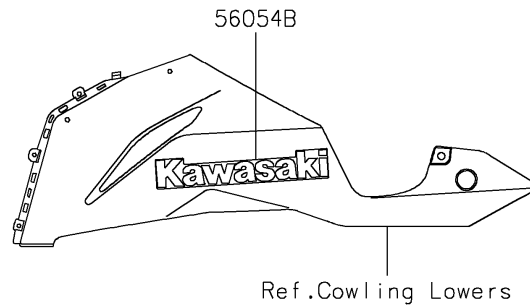

# 2023 NINJA® ZX™-6R PARTS DIAGRAM

Decals(Blue)(HNFNN/HNFNL/HPFNN/HPFNL)

F2861

## 2023 NINJA® ZX™-6R PARTS LIST

Decals(Blue)(HNFNN/HNFNL/HPFNN/HPFNL)

ITEM NAME	PART NUMBER	QUANTITY
MARK,WINDSHIELD,KAWASAKI (Ref # 56054)	56054-2509	1
MARK,FUEL TANK,NINJA (Ref # 56054A)	56054-2992	2
MARK,LWR COWL.,KAWASAKI (Ref # 56054B)	56054-2993	2
MARK,TAIL COVER,636 (Ref # 56054C)	56054-2994	2
PATTERN,SIDE COWL.,LH (Ref # 56076)	56076-2989	1
PATTERN,SIDE COWL.,RH (Ref # 56076A)	56076-2990	1
PATTERN,WHEEL,BLK/GRN,1350X4 (Ref # 56076B)	56076-3728	4
RIM STRIPE APPLICATOR (Ref # 57001)	57001-1752	AR