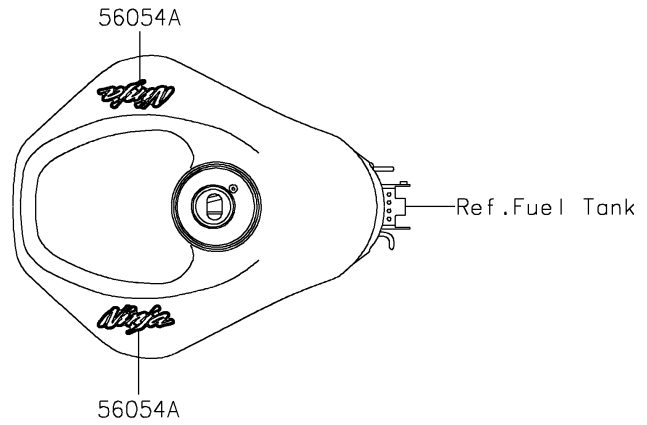

# 2023 NINJA® ZX™-6R PARTS DIAGRAM

Decals(Blue)(HNFNN/HNFNL/HPFNN/HPFNL)

F2861

## 2023 NINJA® ZX™-6R PARTS LIST

Decals(Blue)(HNFNN/HNFNL/HPFNN/HPFNL)

ITEM NAME	PART NUMBER	QUANTITY
MARK,WINDSHIELD,KAWASAKI (Ref # 56054)	56054-2509	1
MARK,FUEL TANK,NINJA (Ref # 56054A)	56054-2992	2
MARK,LWR COWL.,KAWASAKI (Ref # 56054B)	56054-2993	2
MARK,TAIL COVER,636 (Ref # 56054C)	56054-2994	2
PATTERN,SIDE COWL.,LH (Ref # 56076)	56076-2989	1
PATTERN,SIDE COWL.,RH (Ref # 56076A)	56076-2990	1
PATTERN,WHEEL,BLK/GRN,1350X4 (Ref # 56076B)	56076-3728	4
RIM STRIPE APPLICATOR (Ref # 57001)	57001-1752	AR