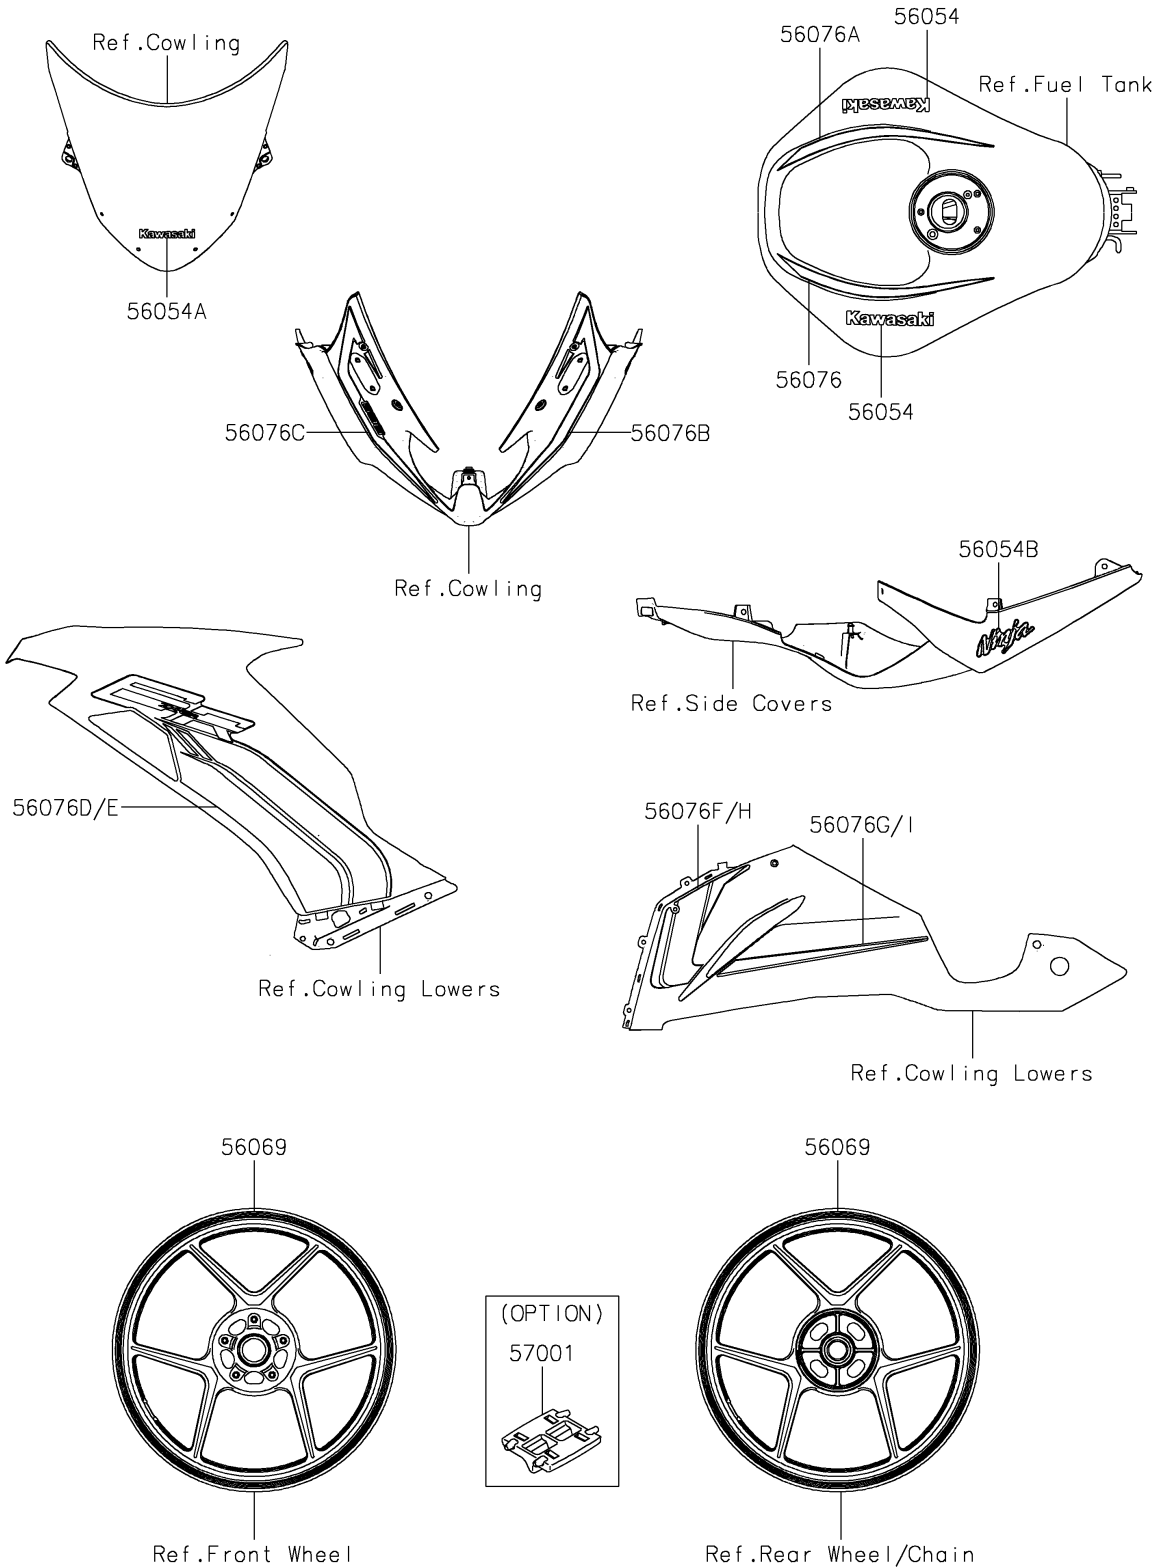

2023 Ninja ZX-6R KRT Edition PARTS DIAGRAM

Decals(Gray)(HNFAN/HNFAL/HPFAN/HPFAL)

F2861B

2023 Ninja ZX-6R KRT Edition PARTS LIST

Decals(Gray)(HNFAN/HNFAL/HPFAN/HPFAL)

| ITEM NAME | PART NUMBER | QUANTITY |
|-----------------------------------------|-------------|----------|
| MARK,FUEL TANK,KAWASAKI (Ref # 56054) | 56054-2424 | 2 |
| MARK,WINDSHIELD,KAWASAKI (Ref # 56054A) | 56054-2509 | 1 |
| MARK,TAIL COVER,NINJA (Ref # 56054B) | 56054-2988 | 2 |
| PATTERN,RR WHEEL,RED (Ref # 56069) | 56069-1663 | 4 |
| PATTERN,FUEL TANK,LH (Ref # 56076) | 56076-2953 | 1 |
| PATTERN,FUEL TANK,RH (Ref # 56076A) | 56076-2954 | 1 |
| PATTERN,UPP COWL.,LH (Ref # 56076B) | 56076-2955 | 1 |
| PATTERN,UPP COWL.,RH (Ref # 56076C) | 56076-2956 | 1 |
| PATTERN,SIDE COWL.,LH (Ref # 56076D) | 56076-2957 | 1 |
| PATTERN,SIDE COWL.,RH (Ref # 56076E) | 56076-2958 | 1 |
| PATTERN,LWR COWL.,LH,FR (Ref # 56076F) | 56076-2959 | 1 |
| PATTERN,LWR COWL.,LH,RR (Ref # 56076G) | 56076-2960 | 1 |
| PATTERN,LWR COWL.,RH,FR (Ref # 56076H) | 56076-2961 | 1 |
| PATTERN,LWR COWL.,RH,RR (Ref # 56076I) | 56076-2962 | 1 |
| RIM STRIPE APPLICATOR (Ref # 57001) | 57001-1752 | AR |