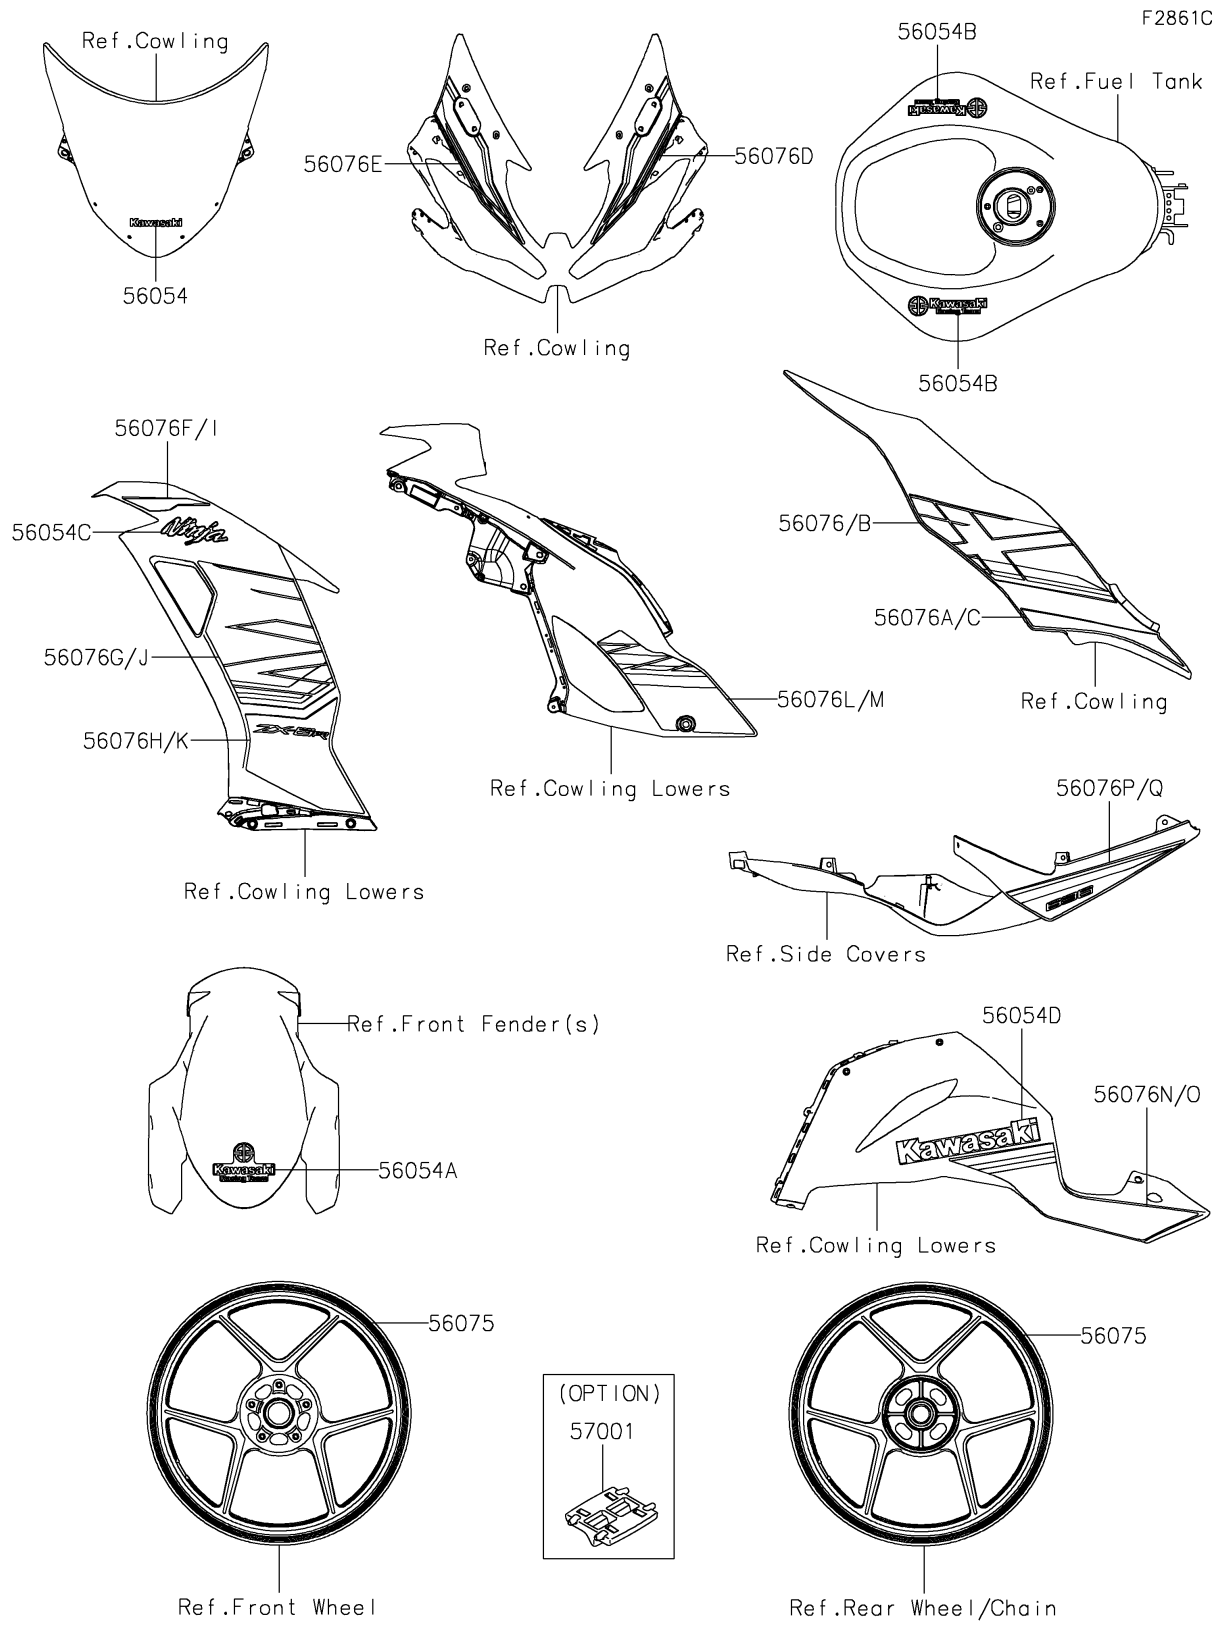

# 2023 Ninja ZX-6R (CA) KRT Edition PARTS DIAGRAM

Decals(Green)(HPSAN/HPSAL)

## 2023 Ninja ZX-6R (CA) KRT Edition PARTS LIST

Decals(Green)(HPSAN/HPSAL)

ITEM NAME	PART NUMBER	QUANTITY
MARK,WINDSHIELD,KAWASAKI (Ref # 56054)	56054-2509	1
MARK,FR FENDER,KRT (Ref # 56054A)	56054-3899	1
MARK,KAWASAKI RACING TEAM (Ref # 56054B)	56054-3901	2
MARK,SIDE COWL.,NINJA (Ref # 56054C)	56054-3910	2
MARK,LWR COWL.,KAWASAKI (Ref # 56054D)	56054-3911	2
PATTERN,WHEEL,GRN/BLK,6X1079 (Ref # 56075)	56075-1693	4
PATTERN,SIDE COVER,LH,UPP (Ref # 56076)	56076-7757	1
PATTERN,SIDE COVER,LH,LWR (Ref # 56076A)	56076-7758	1
PATTERN,SIDE COVER,RH,UPP (Ref # 56076B)	56076-7759	1
PATTERN,SIDE COVER,RH,LWR (Ref # 56076C)	56076-7760	1
PATTERN,UPP COWL.,LH (Ref # 56076D)	56076-7761	1
PATTERN,UPP COWL.,RH (Ref # 56076E)	56076-7762	1
PATTERN,SIDE COWL.,LH,UPP,FR (Ref # 56076F)	56076-7763	1
PATTERN,SIDE COWL.,LH,FR (Ref # 56076G)	56076-7764	1
PATTERN,SIDE COWL.,LH,LWR,FR (Ref # 56076H)	56076-7765	1
PATTERN,SIDE COWL.,RH,UPP,FR (Ref # 56076I)	56076-7766	1
PATTERN,SIDE COWL.,RH,FR (Ref # 56076J)	56076-7767	1
PATTERN,SIDE COWL.,RH,LWR,FR (Ref # 56076K)	56076-7768	1
PATTERN,SIDE COWL.,LH,RR (Ref # 56076L)	56076-7769	1
PATTERN,SIDE COWL.,RH,RR (Ref # 56076M)	56076-7770	1
PATTERN,LWR COWL.,LH (Ref # 56076N)	56076-7771	1
PATTERN,LWR COWL.,RH (Ref # 56076O)	56076-7772	1
PATTERN,TAIL COVER,LH (Ref # 56076P)	56076-7773	1
PATTERN,TAIL COVER,RH (Ref # 56076Q)	56076-7774	1
RIM STRIPE APPLICATOR (Ref # 57001)	57001-1752	AR