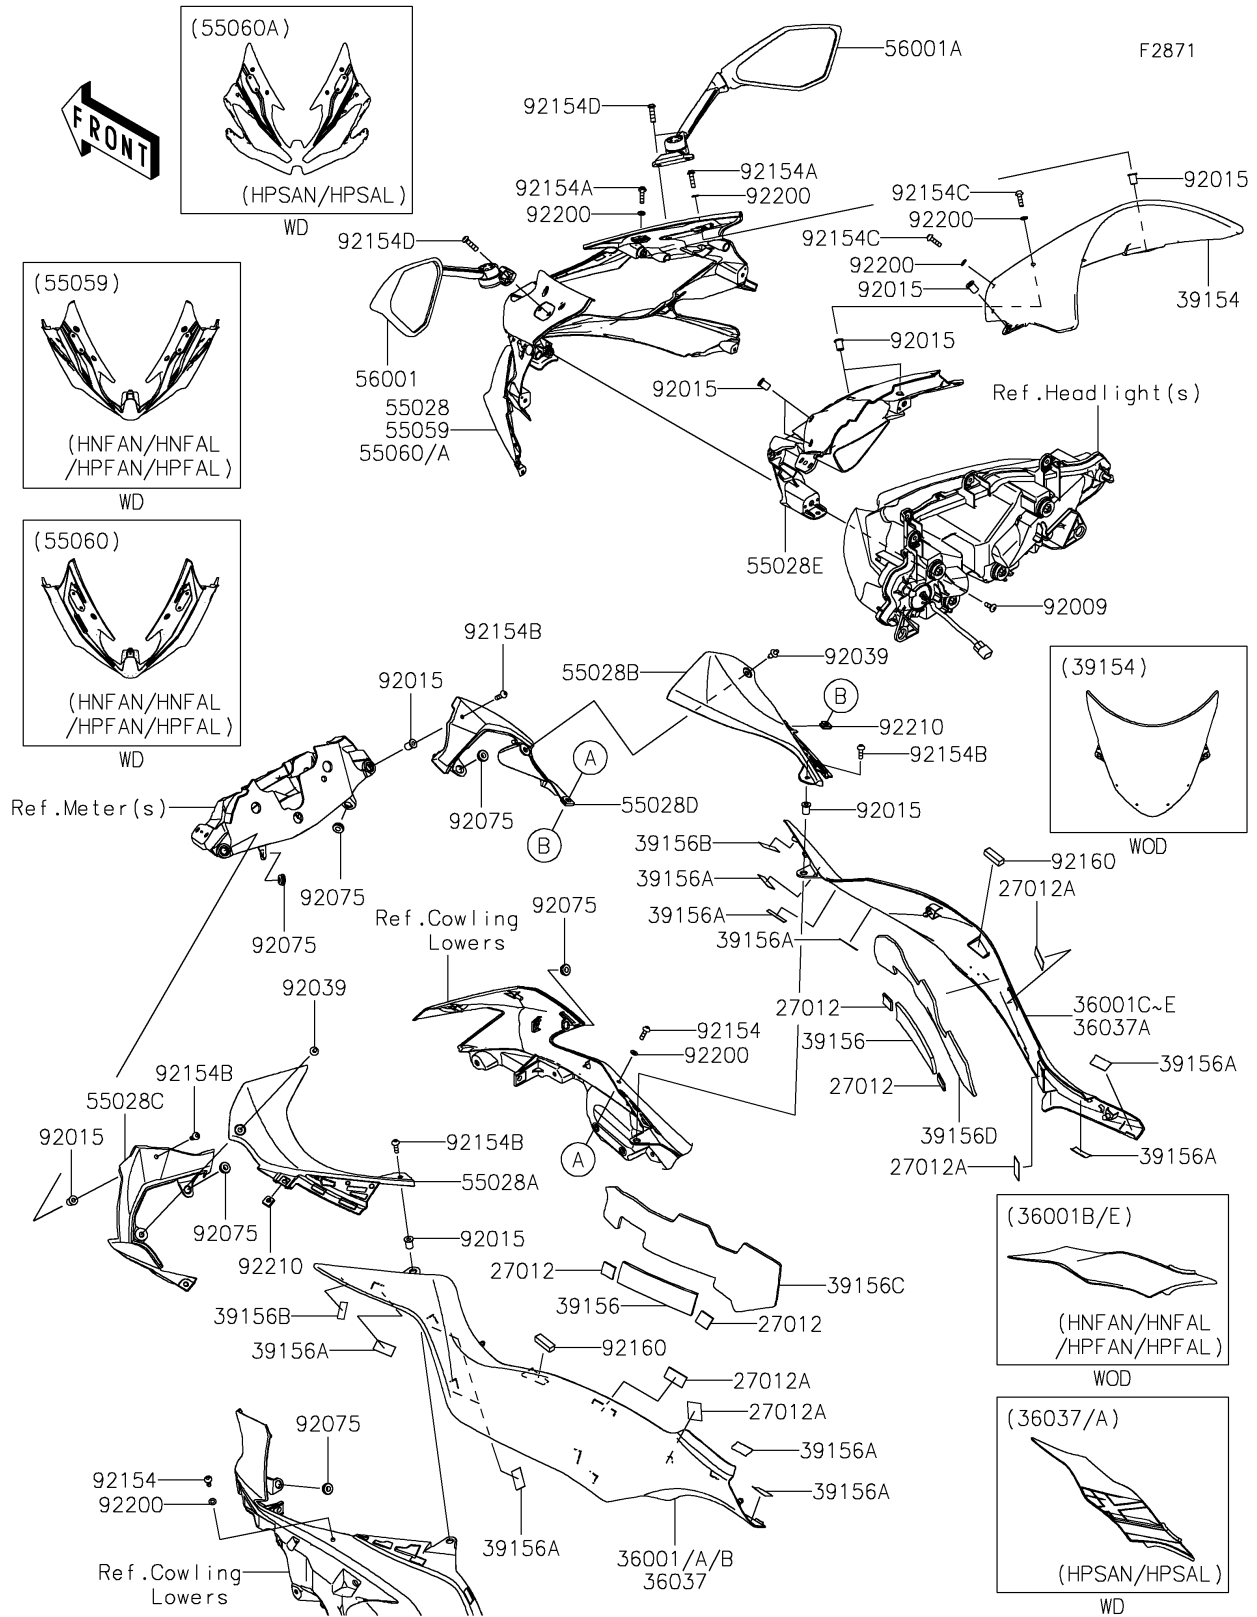

2022 Ninja ZX-6R (CA) PARTS DIAGRAM

Cowling

2022 Ninja ZX-6R (CA) PARTS LIST

Cowling

ITEM NAME	PART NUMBER	QUANTITY
HOOK,20X20X3.0 (Ref # 27012)	27012-0742	4
HOOK (Ref # 27012A)	27012-0751	4
COVER-SIDE,LH,M.F.S.BLACK (Ref # 36001A)	36001-0594-739	1
COVER-SIDE,RH,M.F.S.BLACK (Ref # 36001D)	36001-0595-739	1
WINDSHIELD (Ref # 39154)	39154-0384	1
PAD (Ref # 39156)	39156-0536	2
PAD,15X30X0.2 (Ref # 39156A)	39156-0979	10
PAD,10X30X0.2 (Ref # 39156B)	39156-0980	2
PAD,COVER FRAME,LH (Ref # 39156C)	39156-2410	1
PAD,COVER FRAME,RH (Ref # 39156D)	39156-2411	1
COWLING,UPP,M.M.T.BLUE (Ref # 55028)	55028-0667-68M	1
COWLING,INNER,RR,LH (Ref # 55028A)	55028-0675	1
COWLING,INNER,RR,RH (Ref # 55028B)	55028-0676	1
COWLING,INNER,FR,LH (Ref # 55028C)	55028-0697	1
COWLING,INNER,FR,RH (Ref # 55028D)	55028-0698	1
COWLING,UPP,CNT (Ref # 55028E)	55028-0699	1
MIRROR-ASSY,LH (Ref # 56001)	56001-0393	1
MIRROR-ASSY,RH (Ref # 56001A)	56001-0394	1
SCREW,TAPPING,5X14 (Ref # 92009)	92009-1197	1
NUT,WELL,5MM (Ref # 92015)	92015-1757	10
RIVET (Ref # 92039)	92039-0068	2
DAMPER,6X16X7 (Ref # 92075)	92075-1011	6
BOLT,SOCKET,5X16 (Ref # 92154)	92154-0209	2
BOLT,SOCKET,5X20 (Ref # 92154A)	92154-0210	4
BOLT,SOCKET,5X16 (Ref # 92154B)	92154-1701	4
BOLT,SOCKET,5X18 (Ref # 92154C)	92154-2107	2
BOLT,SOCKET,6X22 (Ref # 92154D)	92154-3777	4
DAMPER (Ref # 92160)	92160-1183	2
WASHER,5.2X10X1.0 (Ref # 92200)	92200-1820	8

2022 Ninja ZX-6R (CA) PARTS LIST

Cowling

ITEM NAME	PART NUMBER	QUANTITY
NUT (Ref # 92210)	92210-0571	2