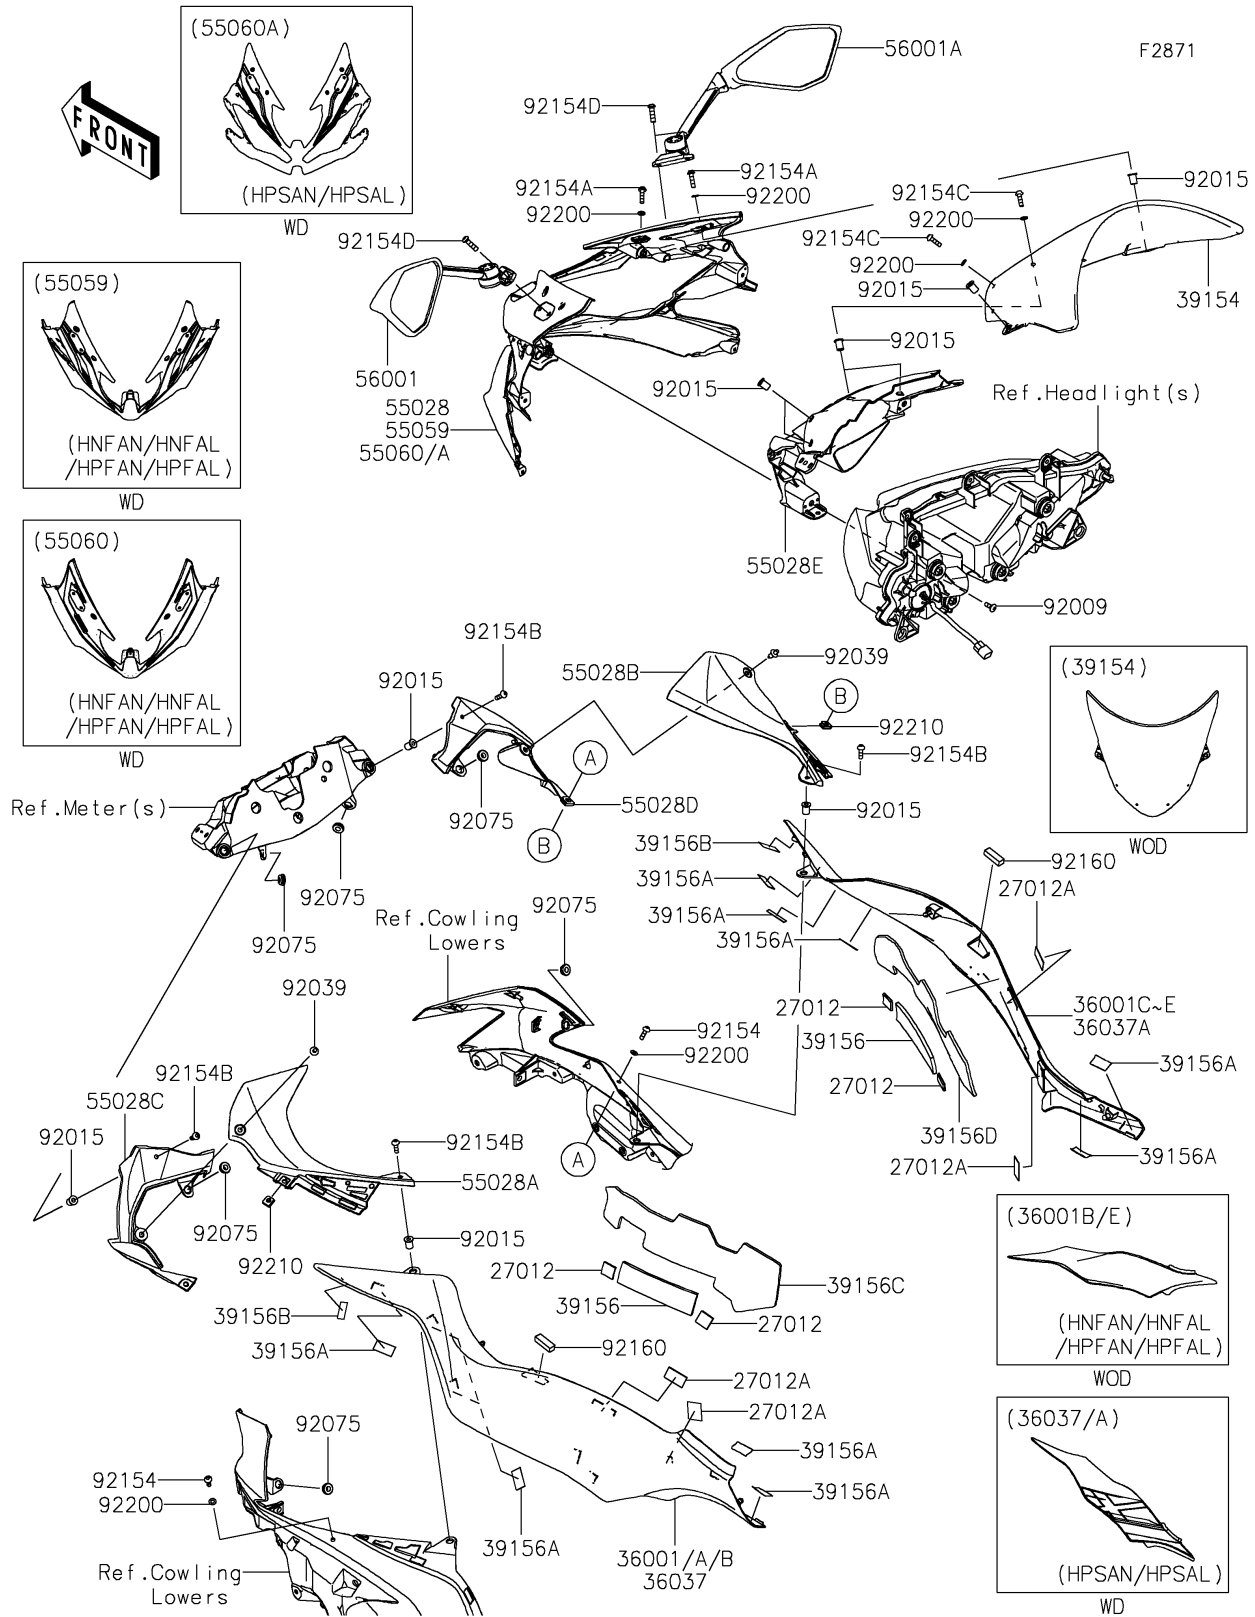

# 2023 Ninja ZX-6R KRT Edition PARTS DIAGRAM

## 2023 Ninja ZX-6R KRT Edition PARTS LIST

### Cowling

ITEM NAME	PART NUMBER	QUANTITY
HOOK,20X20X3.0 (Ref # 27012)	27012-0742	4
HOOK (Ref # 27012A)	27012-0751	4
COVER-SIDE,LH,M.M.G.GRAY (Ref # 36001)	36001-0594-68P	1
COVER-SIDE,LH,M.F.S.BLACK (Ref # 36001A)	36001-0594-739	1
COVER-SIDE,LH,EBONY (Ref # 36001B)	36001-0594-H8	1
COVER-SIDE,RH,M.M.G.GRAY (Ref # 36001C)	36001-0595-68P	1
COVER-SIDE,RH,M.F.S.BLACK (Ref # 36001D)	36001-0595-739	1
COVER-SIDE,RH,EBONY (Ref # 36001E)	36001-0595-H8	1
WINDSHIELD (Ref # 39154)	39154-0384	1
PAD (Ref # 39156)	39156-0536	2
PAD,15X30X0.2 (Ref # 39156A)	39156-0979	10
PAD,10X30X0.2 (Ref # 39156B)	39156-0980	2
PAD,COVER FRAME,LH (Ref # 39156C)	39156-2410	1
PAD,COVER FRAME,RH (Ref # 39156D)	39156-2411	1
COWLING,UPP,M.M.T.BLUE (Ref # 55028)	55028-0667-68M	1
COWLING,INNER,RR,LH (Ref # 55028A)	55028-0675	1
COWLING,INNER,RR,RH (Ref # 55028B)	55028-0676	1
COWLING,INNER,FR,LH (Ref # 55028C)	55028-0697	1
COWLING,INNER,FR,RH (Ref # 55028D)	55028-0698	1
COWLING,UPP,CNT (Ref # 55028E)	55028-0699	1
COWLING,UPP,L.GREEN (Ref # 55059)	55059-5282-777	1
COWLING,UPP,M.D.BLACK (Ref # 55060)	55060-5073-17K	1
MIRROR-ASSY,LH (Ref # 56001)	56001-0393	1
MIRROR-ASSY,RH (Ref # 56001A)	56001-0394	1
SCREW,TAPPING,5X14 (Ref # 92009)	92009-1197	1
NUT,WELL,5MM (Ref # 92015)	92015-1757	10
RIVET (Ref # 92039)	92039-0068	2
DAMPER,6X16X7 (Ref # 92075)	92075-1011	6
BOLT,SOCKET,5X16 (Ref # 92154)	92154-0209	2

### Cowling

ITEM NAME	PART NUMBER	QUANTITY
BOLT,SOCKET,5X20 (Ref # 92154A)	92154-0210	4
BOLT,SOCKET,5X16 (Ref # 92154B)	92154-1701	4
BOLT,SOCKET,5X18 (Ref # 92154C)	92154-2107	2
BOLT,SOCKET,6X22 (Ref # 92154D)	92154-3777	4
DAMPER (Ref # 92160)	92160-1183	2
WASHER,5.2X10X1.0 (Ref # 92200)	92200-1820	8
NUT (Ref # 92210)	92210-0571	2