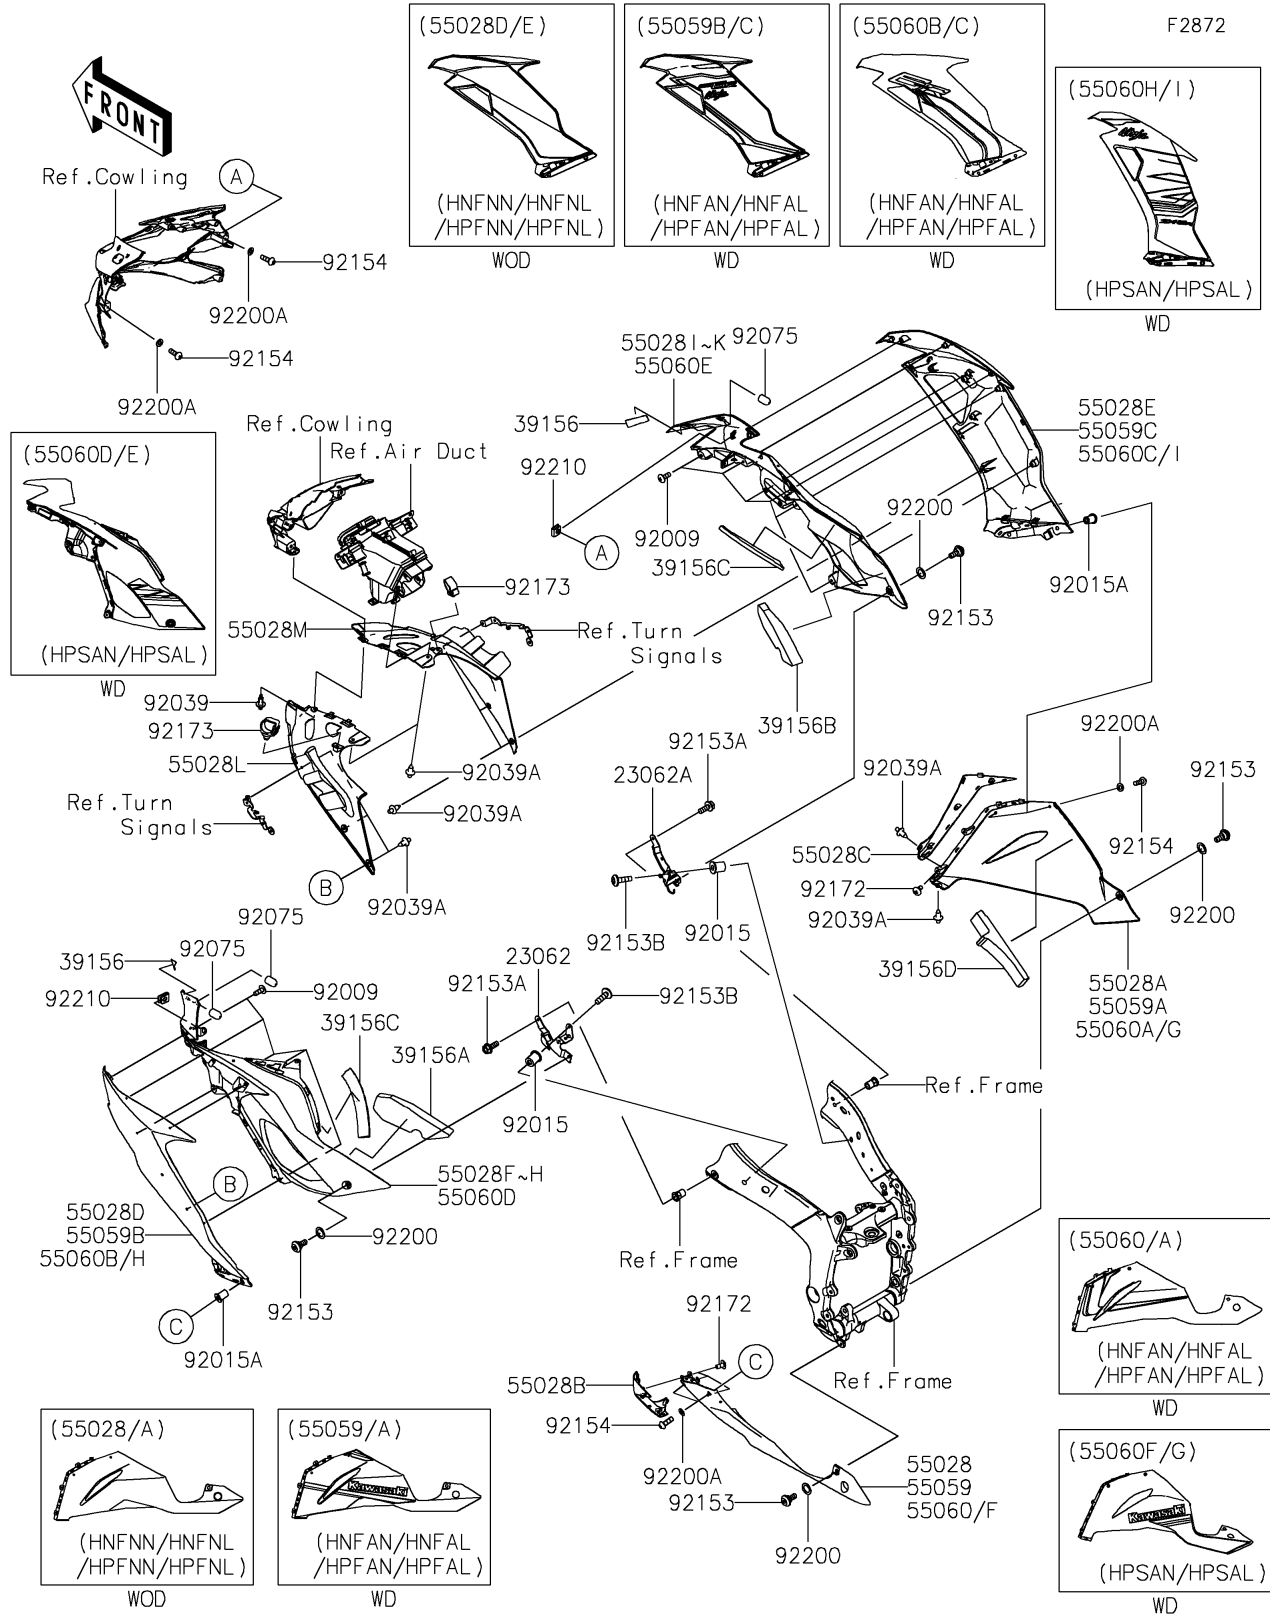

# 2022 Ninja ZX-6R (CA) PARTS DIAGRAM

## Cowling Lower

### Cowling Lowers

ITEM NAME	PART NUMBER	QUANTITY
BRACKET-COMP,SIDE COWLING,LH (Ref # 23062)	23062-1159	1
BRACKET-COMP,SIDE COWLING,RH (Ref # 23062A)	23062-1160	1
PAD,10X30X0.2 (Ref # 39156)	39156-0980	2
PAD,SIDE COWLING,RR,LH (Ref # 39156A)	39156-2412	1
PAD,SIDE COWLING,RR,RH (Ref # 39156B)	39156-2413	1
PAD,220X30X10 (Ref # 39156C)	39156-2414	2
PAD,LWR COWLING,RH (Ref # 39156D)	39156-2425	1
COWLING,LWR,LH,M.M.T.BLUE (Ref # 55028)	55028-0450-68M	1
COWLING,LWR,RH,M.M.T.BLUE (Ref # 55028A)	55028-0451-68M	1
COWLING,LWR,FR,LH (Ref # 55028B)	55028-0452	1
COWLING,LWR,FR,RH (Ref # 55028C)	55028-0453	1
COWLING,SIDE,LH,FR,M.M.T.BLUE (Ref # 55028D)	55028-0669-68M	1
COWLING,SIDE,RH,FR,M.M.T.BLUE (Ref # 55028E)	55028-0670-68M	1
COWLING,SIDE,LH,RR,M.D.BLACK (Ref # 55028F)	55028-0671-17K	1
COWLING,SIDE,RH,RR,M.D.BLACK (Ref # 55028I)	55028-0672-17K	1
COWLING,FR,LH (Ref # 55028L)	55028-0677	1
COWLING,FR,RH (Ref # 55028M)	55028-0678	1
SCREW,TAPPING,5X14 (Ref # 92009)	92009-1197	11
NUT (Ref # 92015)	92015-1700	2
NUT,WELL,5MM (Ref # 92015A)	92015-1757	4
RIVET (Ref # 92039)	92039-0051	1
RIVET (Ref # 92039A)	92039-0068	10
DAMPER (Ref # 92075)	92075-1964	4
BOLT,SOCKET,6MM (Ref # 92153)	92153-0489	4
BOLT,FLANGED,6X16 (Ref # 92153A)	92153-0713	2
BOLT,SOCKET,6X22 (Ref # 92153B)	92153-1356	2
BOLT,SOCKET,5X16 (Ref # 92154)	92154-0209	6
SCREW,TAPPING,5X10 (Ref # 92172)	92172-0262	6
CLAMP,HOLDER CLIP (Ref # 92173)	92173-0868	2

### Cowling Lowers

ITEM NAME	PART NUMBER	QUANTITY
WASHER,10.4X15.9X0.5 (Ref # 92200)	92200-0157	4
WASHER,5.2X10X1.0 (Ref # 92200A)	92200-1820	6
NUT (Ref # 92210)	92210-0571	2