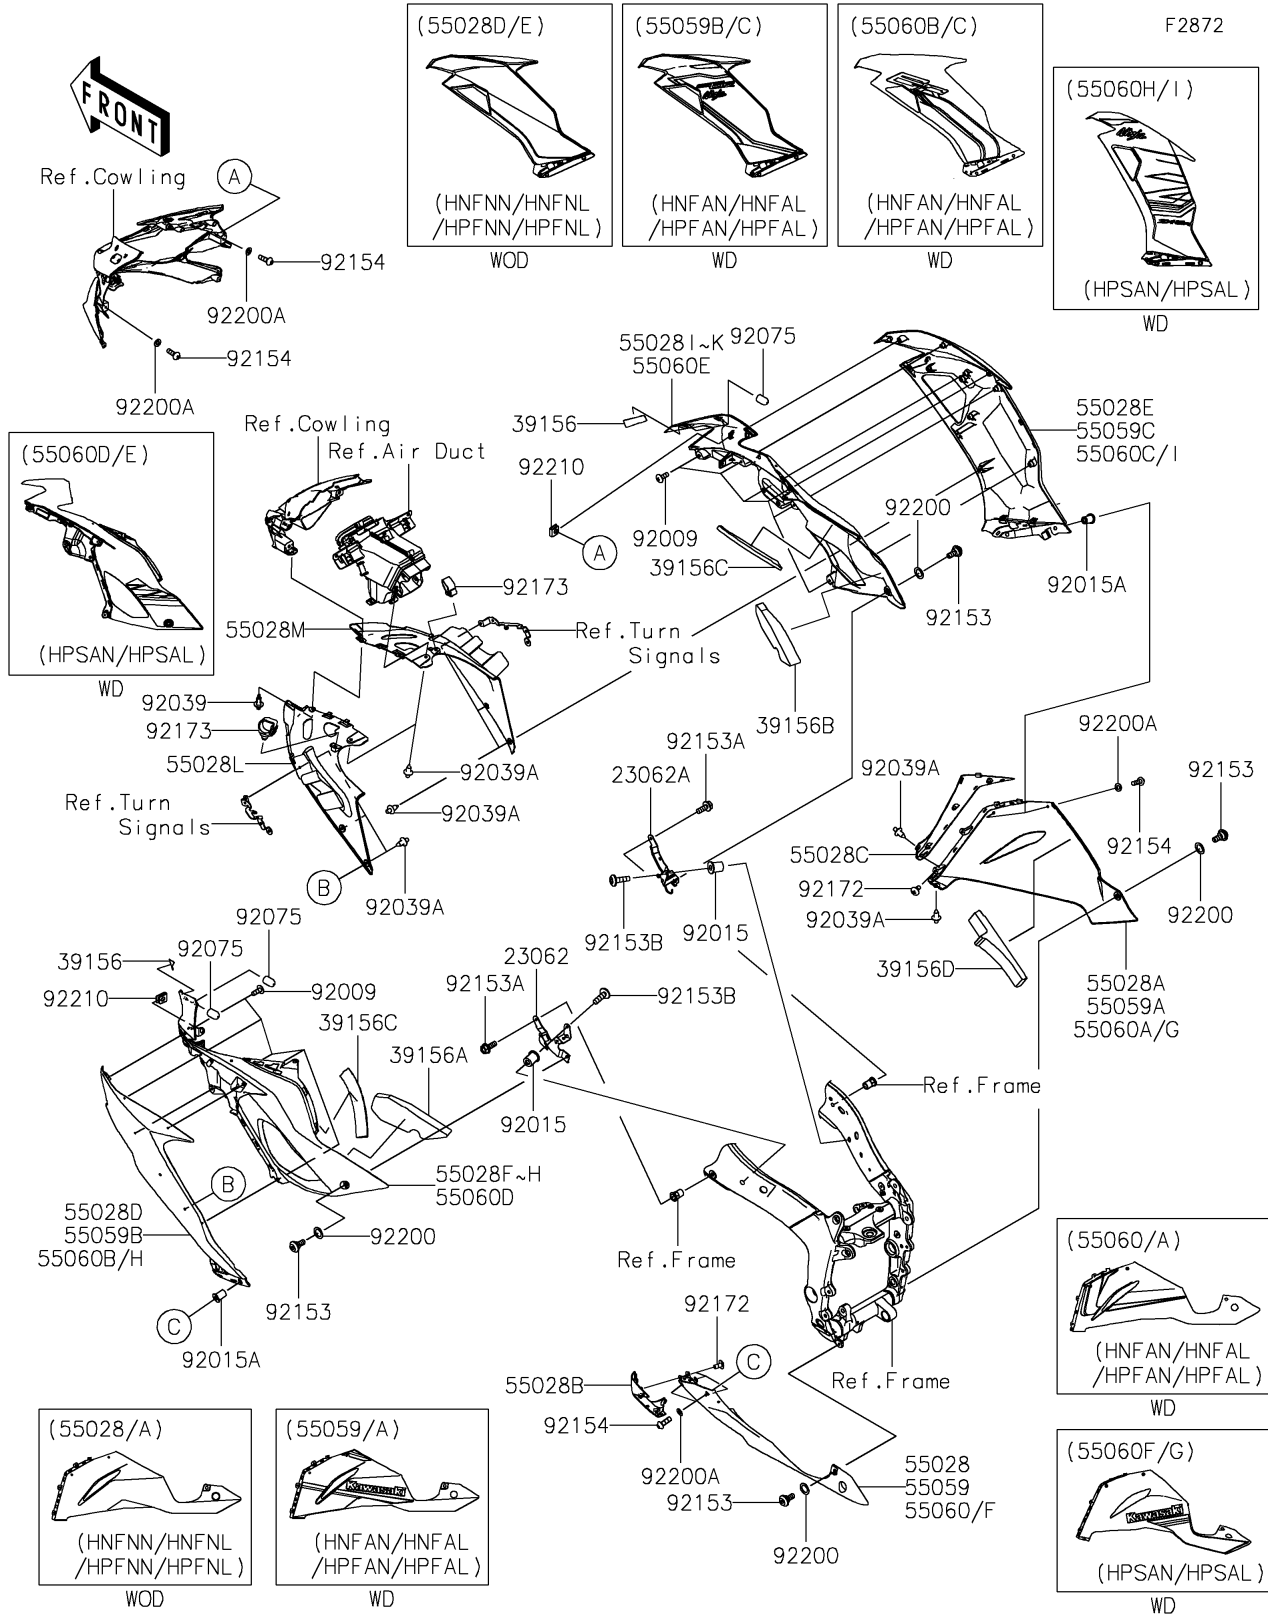

2023 Ninja ZX-6R (CA) KRT Edition PARTS DIAGRAM

Cowling Lower

2023 Ninja ZX-6R (CA) KRT Edition PARTS LIST

Cowling Lowers

ITEM NAME	PART NUMBER	QUANTITY
BRACKET-COMP,SIDE COWLING,LH (Ref # 23062)	23062-1159	1
BRACKET-COMP,SIDE COWLING,RH (Ref # 23062A)	23062-1160	1
PAD,10X30X0.2 (Ref # 39156)	39156-0980	2
PAD,SIDE COWLING,RR,LH (Ref # 39156A)	39156-2412	1
PAD,SIDE COWLING,RR,RH (Ref # 39156B)	39156-2413	1
PAD,220X30X10 (Ref # 39156C)	39156-2414	2
PAD,LWR COWLING,RH (Ref # 39156D)	39156-2425	1
COWLING,LWR,FR,LH (Ref # 55028B)	55028-0452	1
COWLING,LWR,FR,RH (Ref # 55028C)	55028-0453	1
COWLING,FR,LH (Ref # 55028L)	55028-0677	1
COWLING,FR,RH (Ref # 55028M)	55028-0678	1
COWLING,SIDE,LH,RR,EBONY (Ref # 55060D)	55060-5435-H8	1
COWLING,SIDE,RH,RR,EBONY (Ref # 55060E)	55060-5436-H8	1
COWLING,LWR,LH,L.GREEN (Ref # 55060F)	55060-5437-777	1
COWLING,LWR,RH,L.GREEN (Ref # 55060G)	55060-5438-777	1
COWLING,SIDE,LH,FR,EBONY (Ref # 55060H)	55060-5439-H8	1
COWLING,SIDE,RH,FR,EBONY (Ref # 55060I)	55060-5440-H8	1
SCREW,TAPPING,5X14 (Ref # 92009)	92009-1197	11
NUT (Ref # 92015)	92015-1700	2
NUT,WELL,5MM (Ref # 92015A)	92015-1757	4
RIVET (Ref # 92039)	92039-0051	1
RIVET (Ref # 92039A)	92039-0068	10
DAMPER (Ref # 92075)	92075-1964	4
BOLT,SOCKET,6MM (Ref # 92153)	92153-0489	4
BOLT,FLANGED,6X16 (Ref # 92153A)	92153-0713	2
BOLT,SOCKET,6X22 (Ref # 92153B)	92153-1356	2
BOLT,SOCKET,5X16 (Ref # 92154)	92154-0209	6
SCREW,TAPPING,5X10 (Ref # 92172)	92172-0262	6
CLAMP,HOLDER CLIP (Ref # 92173)	92173-0868	2

2023 Ninja ZX-6R (CA) KRT Edition PARTS LIST

Cowling Lowers

ITEM NAME	PART NUMBER	QUANTITY
WASHER,10.4X15.9X0.5 (Ref # 92200)	92200-0157	4
WASHER,5.2X10X1.0 (Ref # 92200A)	92200-1820	6
NUT (Ref # 92210)	92210-0571	2