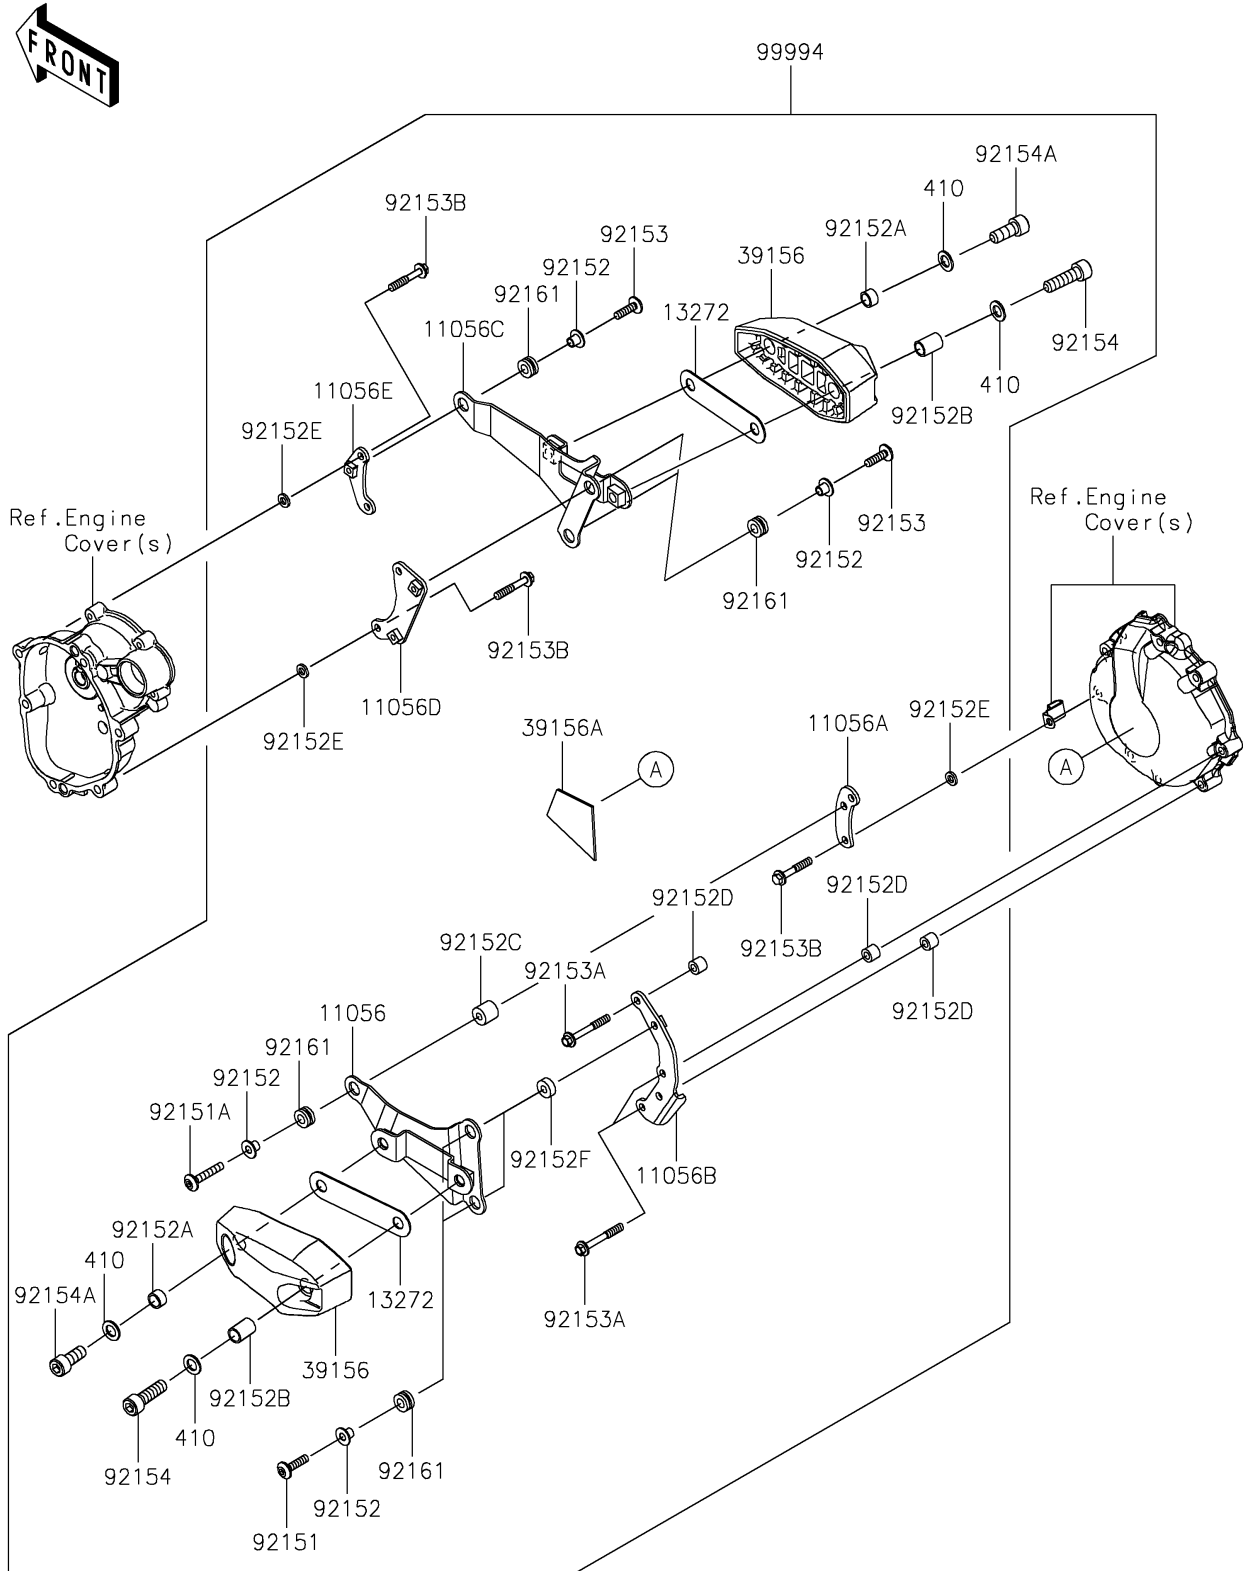

# 2022 Ninja ZX-6R (CA) PARTS DIAGRAM

Accessory(Engine Guard)

F2910

### Accessory(Engine Guard)

ITEM NAME	PART NUMBER	QUANTITY
BRACKET,PAD,EG. GUARD,LH (Ref # 11056)	11056-2326	1
BRACKET,FR,EG. GUARD,LH (Ref # 11056A)	11056-2327	1
BRACKET,RR,EG. GUARD,LH (Ref # 11056B)	11056-2328	1
BRACKET,PAD,EG. GUARD,RH (Ref # 11056C)	11056-2329	1
BRACKET,EG. GUARD,RH,RR (Ref # 11056D)	11056-2330	1
BRACKET,EG. GUARD,RH,FR (Ref # 11056E)	11056-2331	1
PLATE (Ref # 13272)	13272-1440	2
PAD,ENGINE GUARD (Ref # 39156)	39156-0758	2
PAD (Ref # 39156A)	39156-0996	1
BOLT,SOCKET,6X25 (Ref # 92151)	92151-1611	2
BOLT,SOCKET,6X35 (Ref # 92151A)	92151-1835	1
COLLAR,6.3X8.3X9.2 (Ref # 92152)	92152-0237	6
COLLAR,10.6X13.8X7.8 (Ref # 92152A)	92152-1661	2
COLLAR,10.6X13.8X19.8 (Ref # 92152B)	92152-1662	2
COLLAR,6.5X16X15 (Ref # 92152C)	92152-1711	1
COLLAR,6.5X12X10 (Ref # 92152D)	92152-1712	3
COLLAR,6.5X12X2 (Ref # 92152E)	92152-1713	6
COLLAR,6.5X16X6 (Ref # 92152F)	92152-1727	2
BOLT,SOCKET,6X22 (Ref # 92153)	92153-1356	3
BOLT,FLANGED,6X45 (Ref # 92153A)	92153-1575	3
BOLT,FLANGED,6X35 (Ref # 92153B)	92153-1579	6
BOLT,SOCKET,10X35 (Ref # 92154)	92154-1146	2
BOLT,SOCKET,10X25 (Ref # 92154A)	92154-1147	2
DAMPER (Ref # 92161)	92161-1545	6
KIT-ACCESSORY,EG GUARD (Ref # 99994)	99994-0349	1
WASHER-PLAIN-SMALL,10MM (Ref # 410)	410AA1000	4