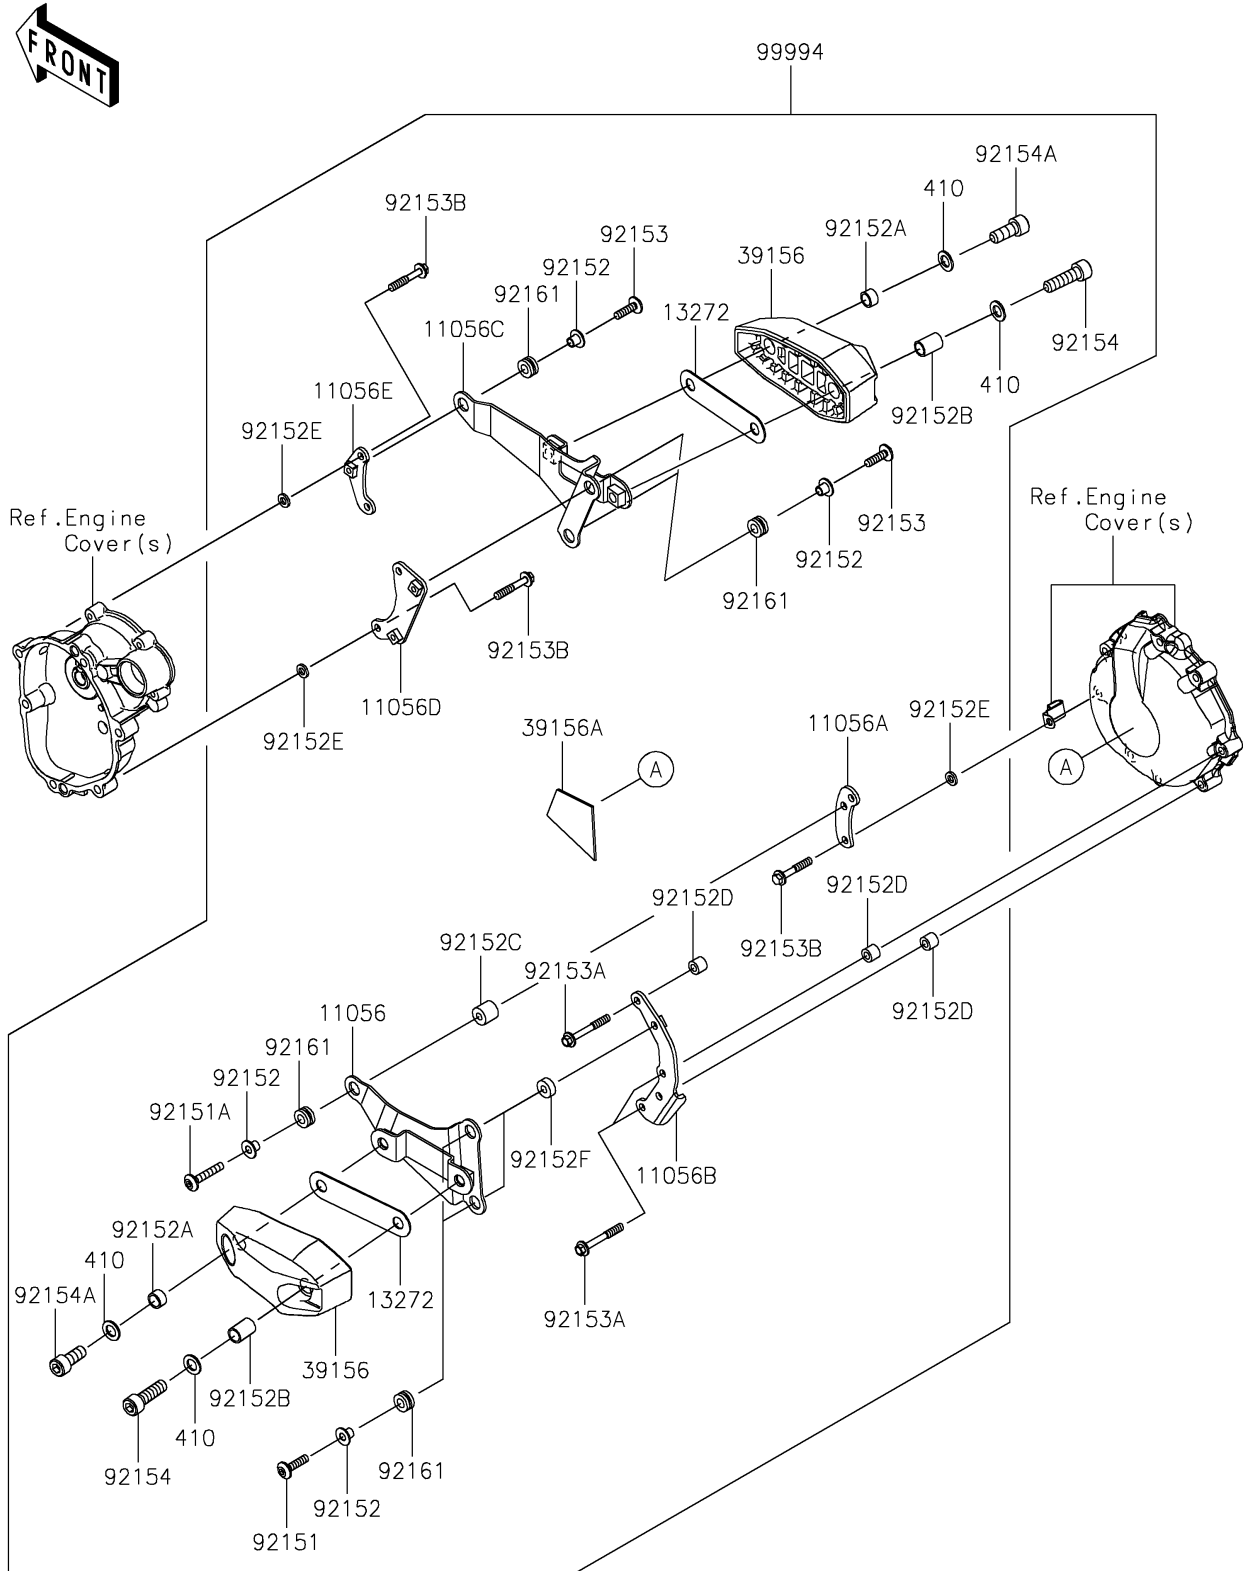

# 2023 Ninja ZX-6R (CA) KRT Edition PARTS DIAGRAM

Accessory(Engine Guard)

F2910

### Accessory(Engine Guard)

ITEM NAME	PART NUMBER	QUANTITY
BRACKET,PAD,EG. GUARD,LH (Ref # 11056)	11056-2326	1
BRACKET,FR,EG. GUARD,LH (Ref # 11056A)	11056-2327	1
BRACKET,RR,EG. GUARD,LH (Ref # 11056B)	11056-2328	1
BRACKET,PAD,EG. GUARD,RH (Ref # 11056C)	11056-2329	1
BRACKET,EG. GUARD,RH,RR (Ref # 11056D)	11056-2330	1
BRACKET,EG. GUARD,RH,FR (Ref # 11056E)	11056-2331	1
PLATE (Ref # 13272)	13272-1440	2
PAD,ENGINE GUARD (Ref # 39156)	39156-0758	2
PAD (Ref # 39156A)	39156-0996	1
BOLT,SOCKET,6X25 (Ref # 92151)	92151-1611	2
BOLT,SOCKET,6X35 (Ref # 92151A)	92151-1835	1
COLLAR,6.3X8.3X9.2 (Ref # 92152)	92152-0237	6
COLLAR,10.6X13.8X7.8 (Ref # 92152A)	92152-1661	2
COLLAR,10.6X13.8X19.8 (Ref # 92152B)	92152-1662	2
COLLAR,6.5X16X15 (Ref # 92152C)	92152-1711	1
COLLAR,6.5X12X10 (Ref # 92152D)	92152-1712	3
COLLAR,6.5X12X2 (Ref # 92152E)	92152-1713	6
COLLAR,6.5X16X6 (Ref # 92152F)	92152-1727	2
BOLT,SOCKET,6X22 (Ref # 92153)	92153-1356	3
BOLT,FLANGED,6X45 (Ref # 92153A)	92153-1575	3
BOLT,FLANGED,6X35 (Ref # 92153B)	92153-1579	6
BOLT,SOCKET,10X35 (Ref # 92154)	92154-1146	2
BOLT,SOCKET,10X25 (Ref # 92154A)	92154-1147	2
DAMPER (Ref # 92161)	92161-1545	6
KIT-ACCESSORY,EG GUARD (Ref # 99994)	99994-0349	1
WASHER-PLAIN-SMALL,10MM (Ref # 410)	410AA1000	4