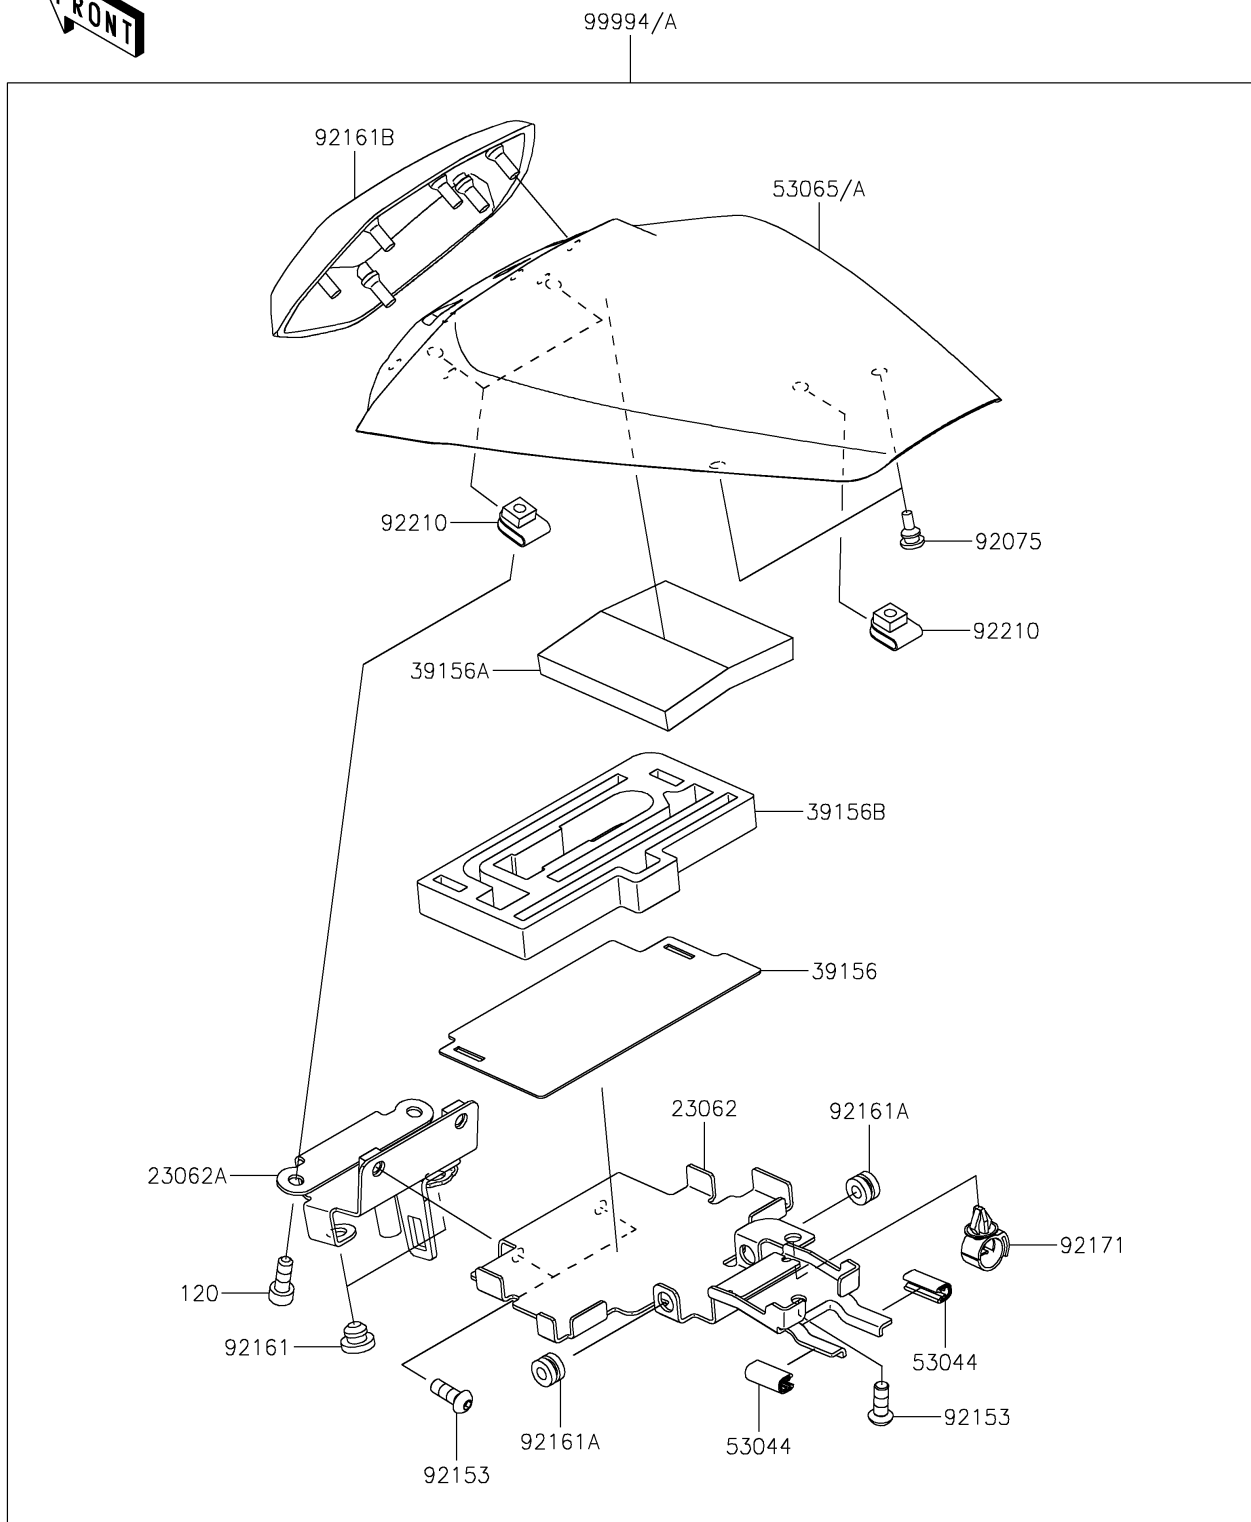

2022 Ninja ZX-6R (CA) PARTS DIAGRAM

Accessory(Pillion Seat Cover)

F2910A

2022 Ninja ZX-6R (CA) PARTS LIST

Accessory(Pillion Seat Cover)

ITEM NAME	PART NUMBER	QUANTITY
BRACKET-COMP (Ref # 23062)	23062-1162	1
BRACKET-COMP (Ref # 23062A)	23062-1184	1
PAD (Ref # 39156)	39156-2365	1
PAD (Ref # 39156A)	39156-2366	1
PAD (Ref # 39156B)	39156-2367	1
TRIM,L=20 (Ref # 53044)	53044-0021	2
COVER SEAT,M.D.BLACK (Ref # 53065)	53065-0038-17K	1
DAMPER,6X10X15 (Ref # 92075)	92075-1808	2
BOLT,SOCKET,6X16 (Ref # 92153)	92153-1785	3
DAMPER (Ref # 92161)	92161-1084	2
DAMPER (Ref # 92161A)	92161-1350	2
DAMPER,SEAT PAD (Ref # 92161B)	92161-1812	1
CLAMP,13MM DIA. (Ref # 92171)	92171-1415	1
NUT,6MM (Ref # 92210)	92210-0277	3
PILLION SEAT COVER,M.D.BLACK (Ref # 99994)	99994-1116-17K	1
BOLT-SOCKET,6X16 (Ref # 120)	120CA0616	2