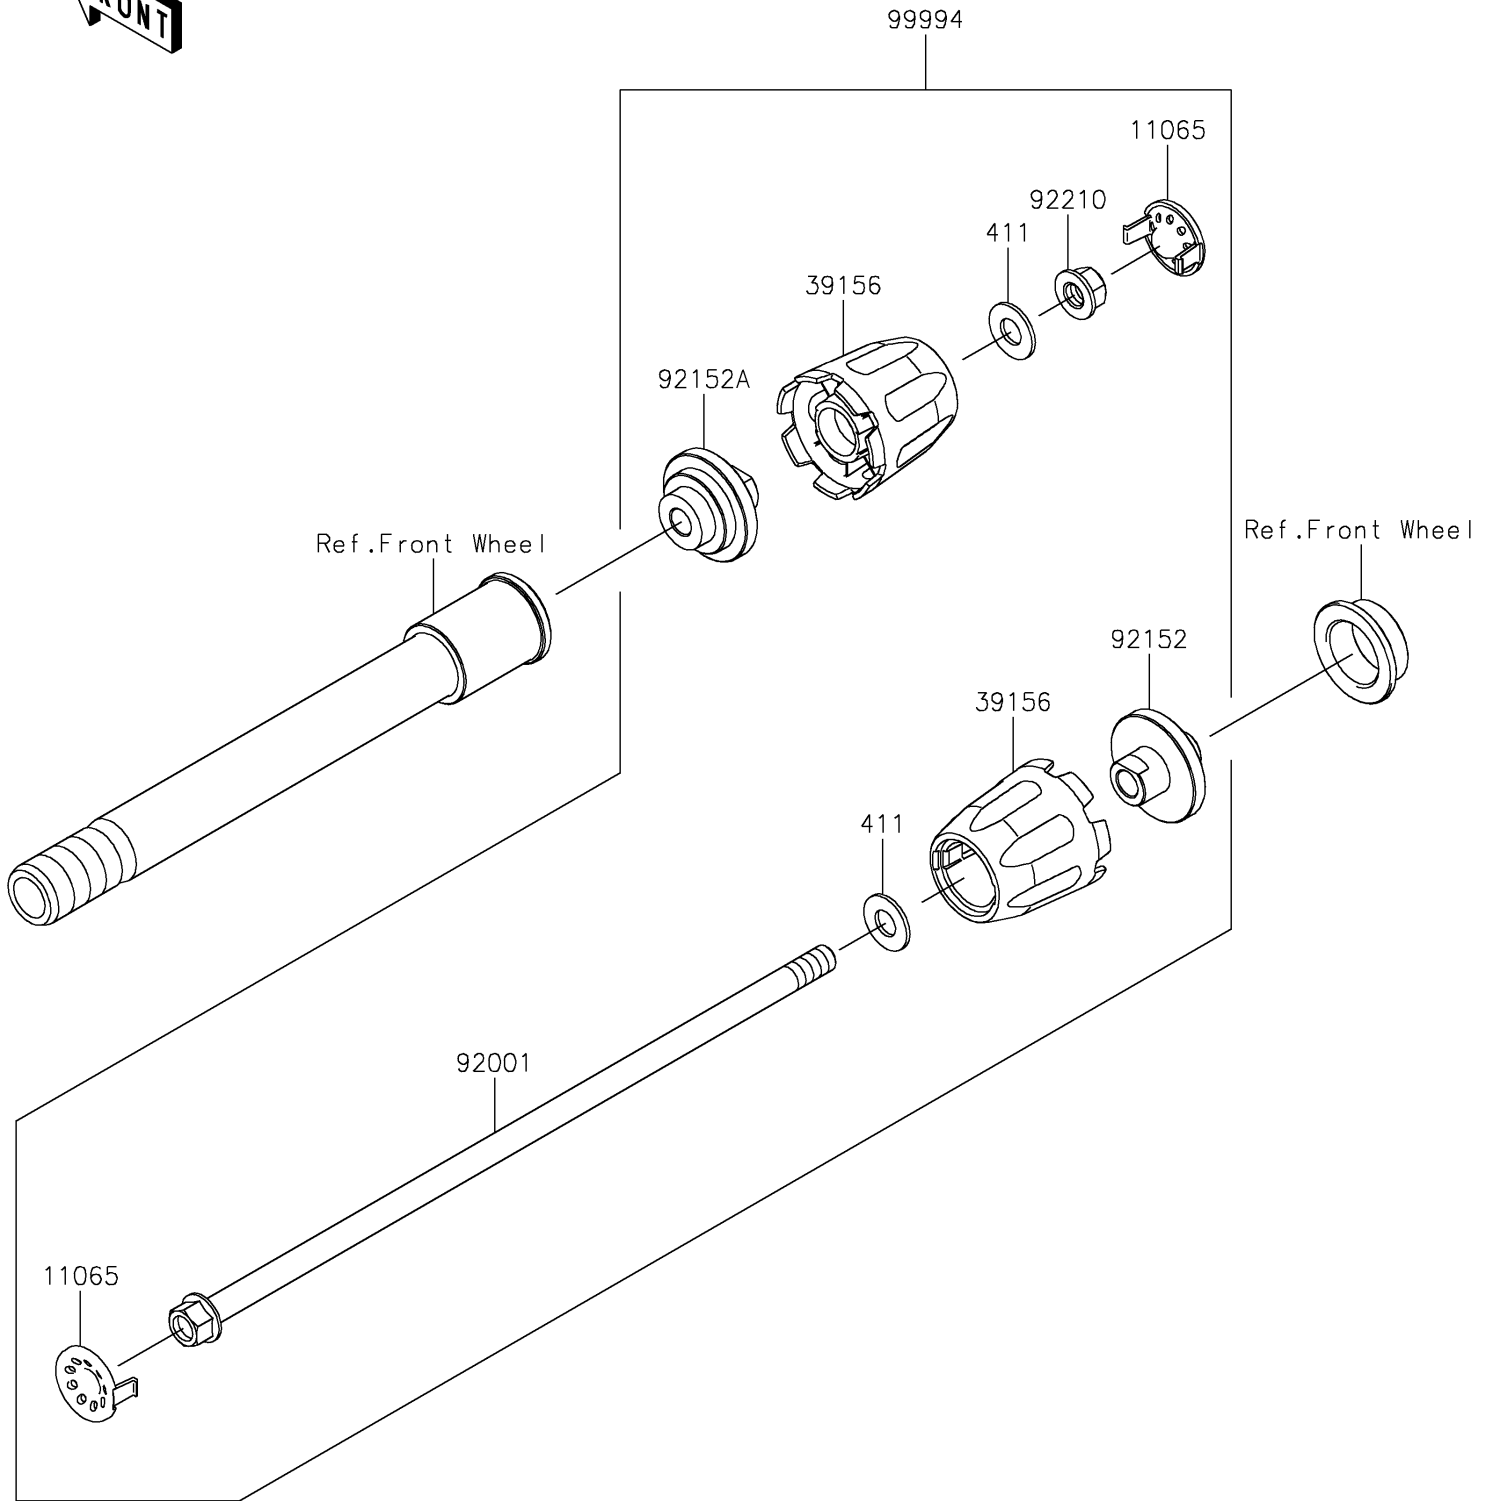

2022 Ninja ZX-6R (CA) PARTS DIAGRAM

Accessory(Axle Slider)

F2910B

2022 Ninja ZX-6R (CA) PARTS LIST

Accessory(Axle Slider)

ITEM NAME	PART NUMBER	QUANTITY
CAP,B.SILVER (Ref # 11065)	11065-1313-54N	2
PAD,AXLE SLIDER (Ref # 39156)	39156-2212	2
BOLT,FLANGED,10X320,BLACK (Ref # 92001)	92001-1624	1
COLLAR,LH (Ref # 92152)	92152-2502	1
COLLAR,RH (Ref # 92152A)	92152-2503	1
NUT,LOCK,FLANGED,10MM (Ref # 92210)	92210-1139	1
FRONT AXLE SLIDER (Ref # 99994)	99994-1119	1
WASHER-PLAIN,10MM (Ref # 411)	411AA1000	2