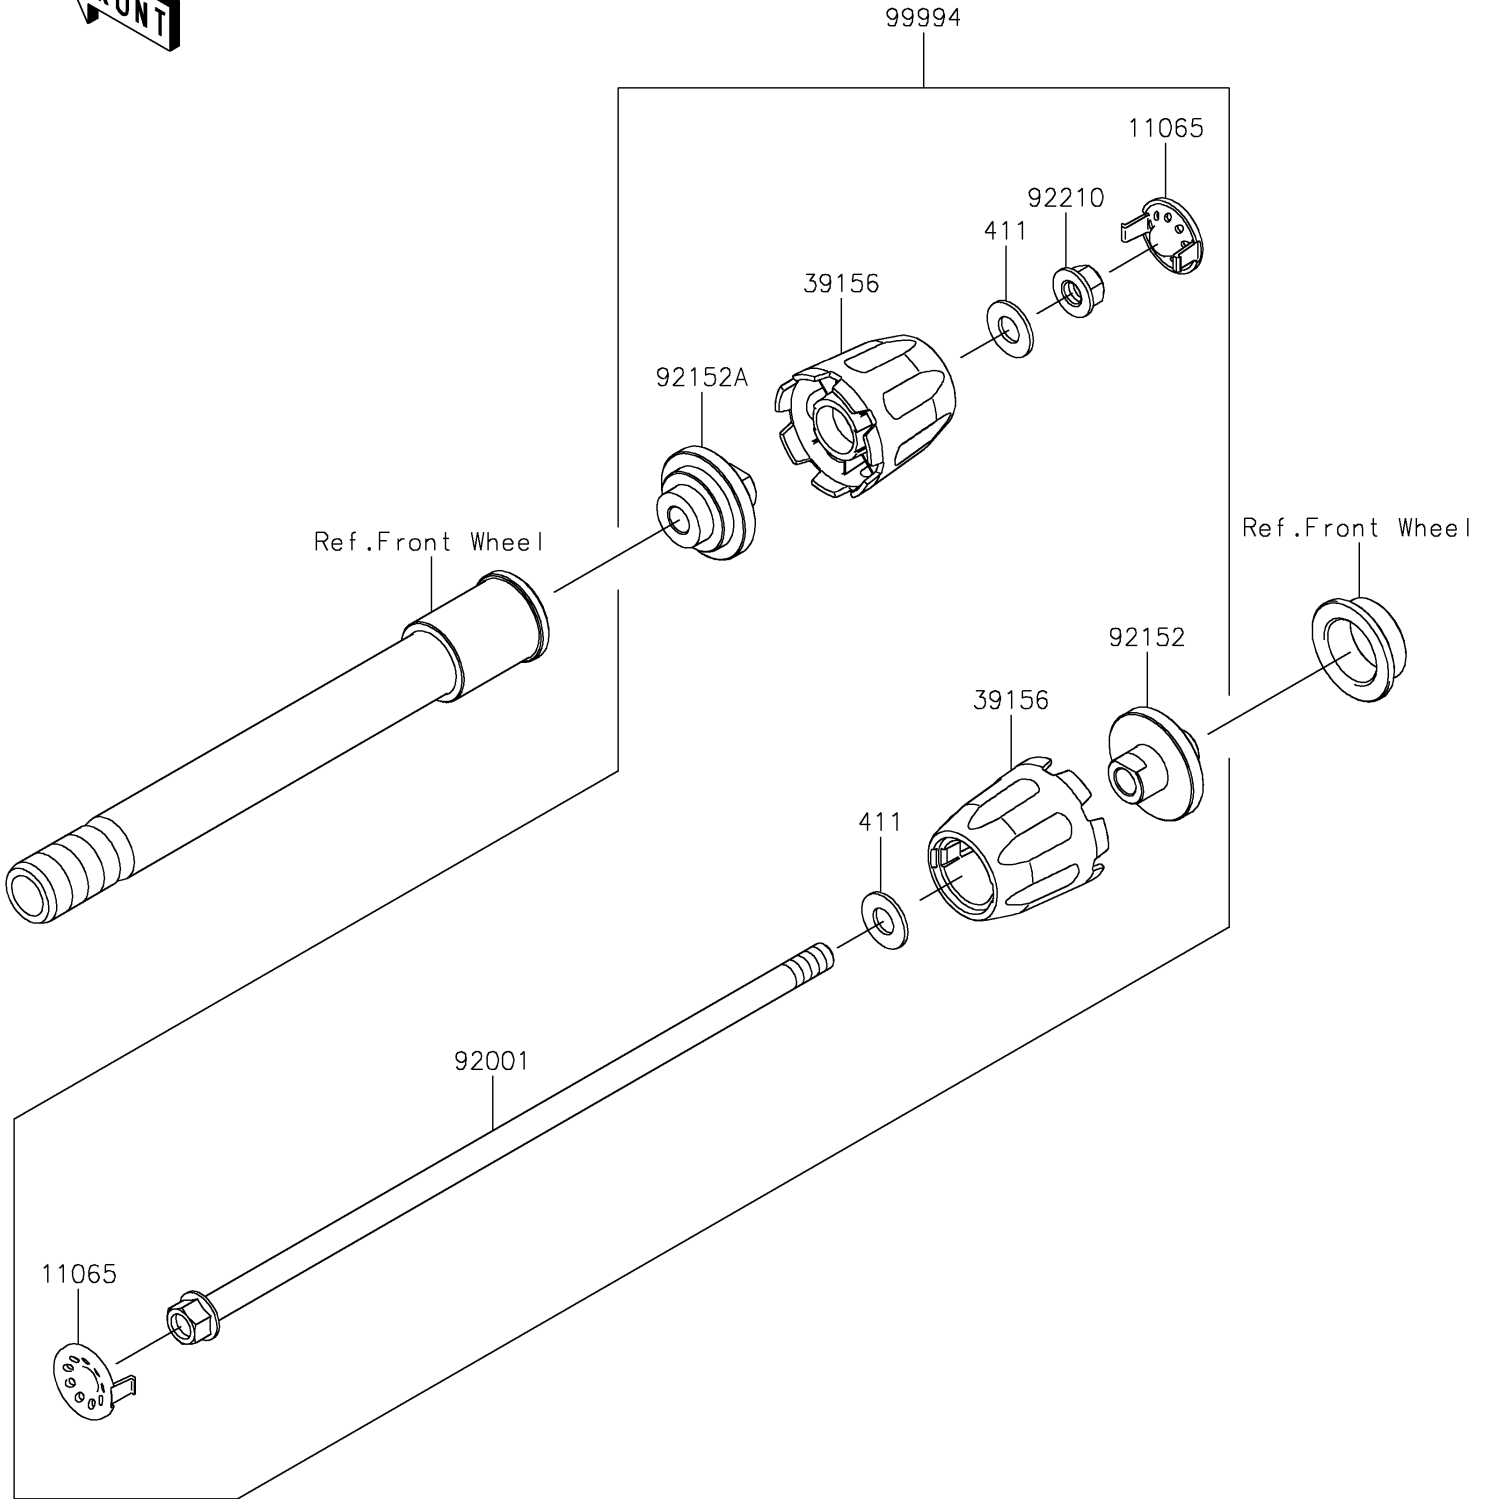

# 2022 NINJA® ZX™-6R PARTS DIAGRAM

Accessory(Axle Slider)

F2910B

## 2022 NINJA® ZX™-6R PARTS LIST

Accessory(Axle Slider)

ITEM NAME	PART NUMBER	QUANTITY
CAP,B.SILVER (Ref # 11065)	11065-1313-54N	2
PAD,AXLE SLIDER (Ref # 39156)	39156-2212	2
BOLT,FLANGED,10X320,BLACK (Ref # 92001)	92001-1624	1
COLLAR,LH (Ref # 92152)	92152-2502	1
COLLAR,RH (Ref # 92152A)	92152-2503	1
NUT,LOCK,FLANGED,10MM (Ref # 92210)	92210-1139	1
FRONT AXLE SLIDER (Ref # 99994)	99994-1119	1
WASHER-PLAIN,10MM (Ref # 411)	411AA1000	2