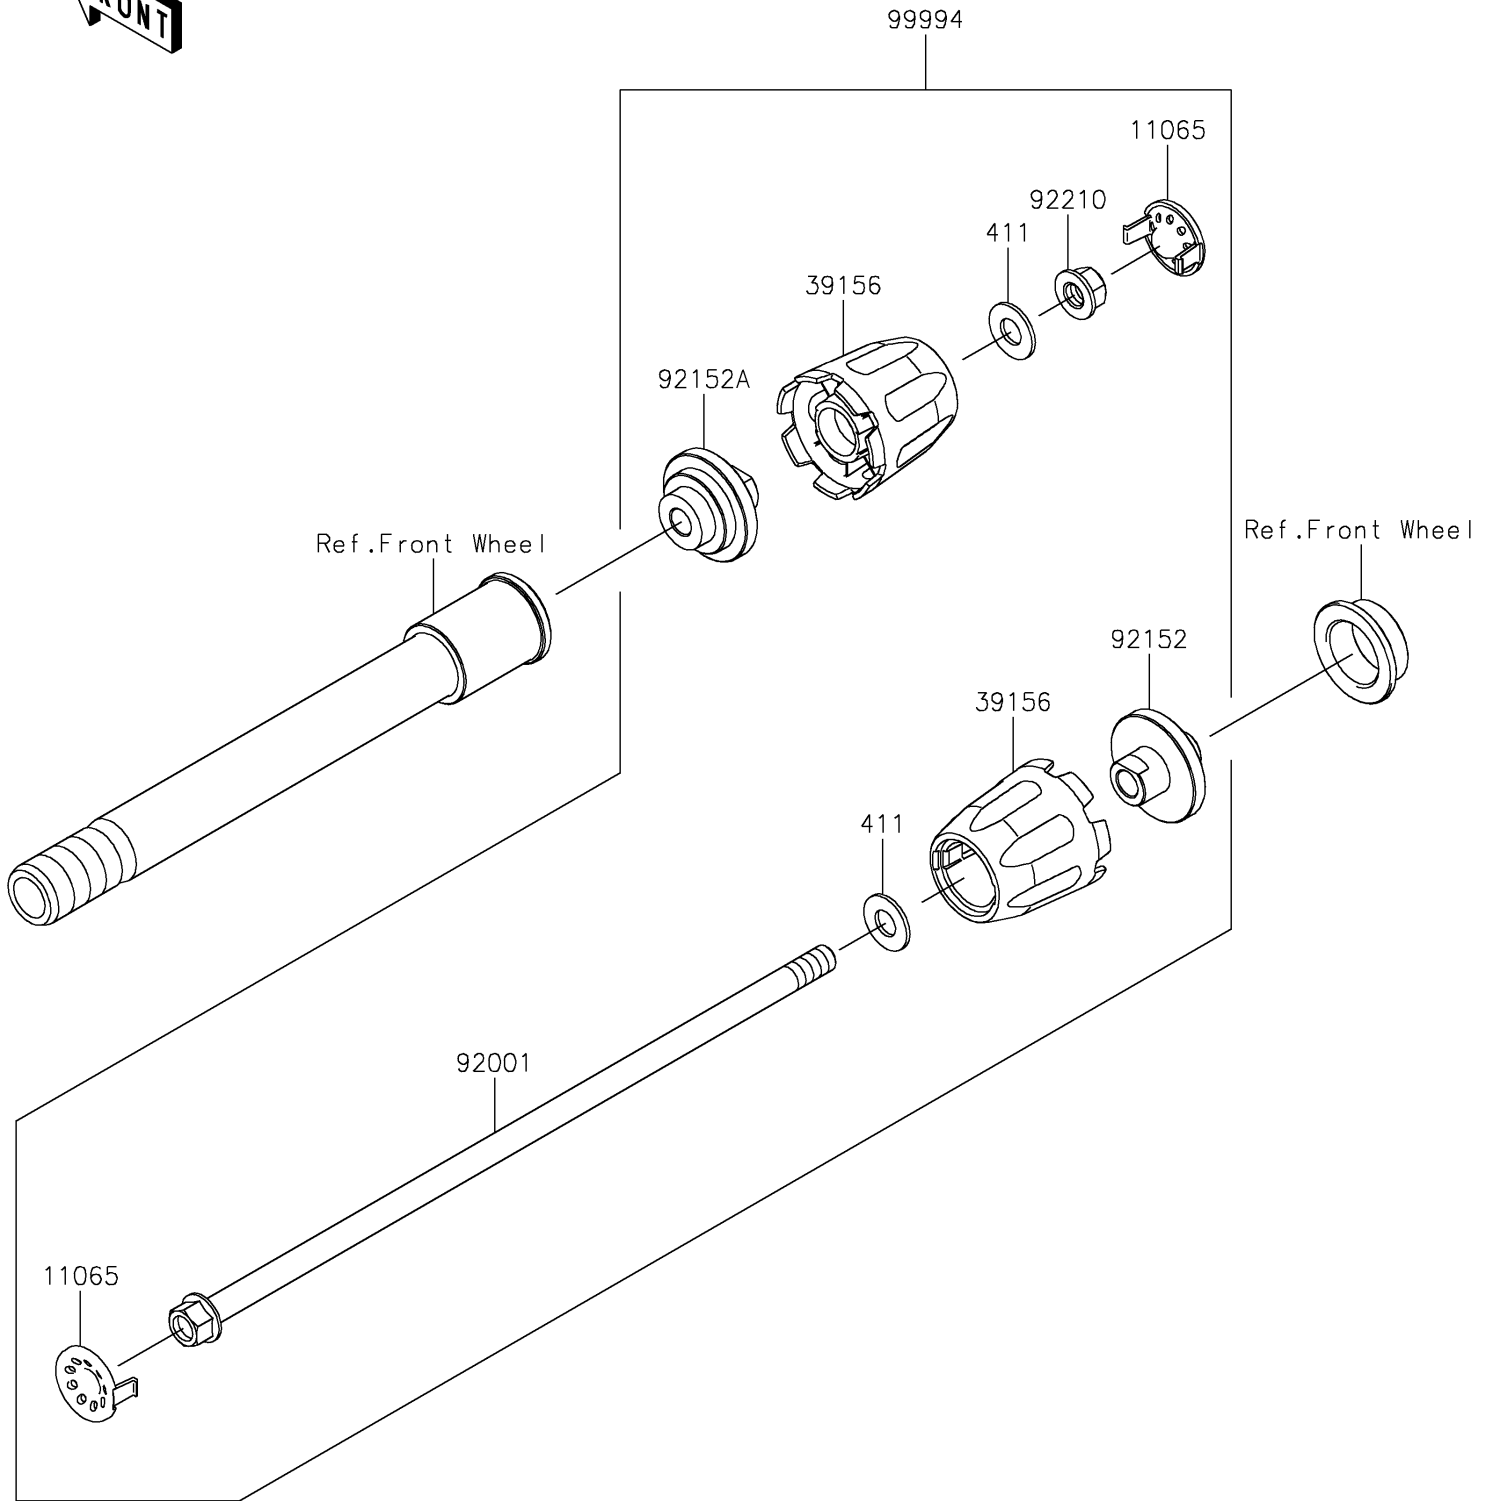

# 2023 Ninja ZX-6R KRT Edition PARTS DIAGRAM

Accessory(Axle Slider)

F2910B

### Accessory(Axle Slider)

ITEM NAME	PART NUMBER	QUANTITY
CAP,B.SILVER (Ref # 11065)	11065-1313-54N	2
PAD,AXLE SLIDER (Ref # 39156)	39156-2212	2
BOLT,FLANGED,10X320,BLACK (Ref # 92001)	92001-1624	1
COLLAR,LH (Ref # 92152)	92152-2502	1
COLLAR,RH (Ref # 92152A)	92152-2503	1
NUT,LOCK,FLANGED,10MM (Ref # 92210)	92210-1139	1
FRONT AXLE SLIDER (Ref # 99994)	99994-1119	1
WASHER-PLAIN,10MM (Ref # 411)	411AA1000	2