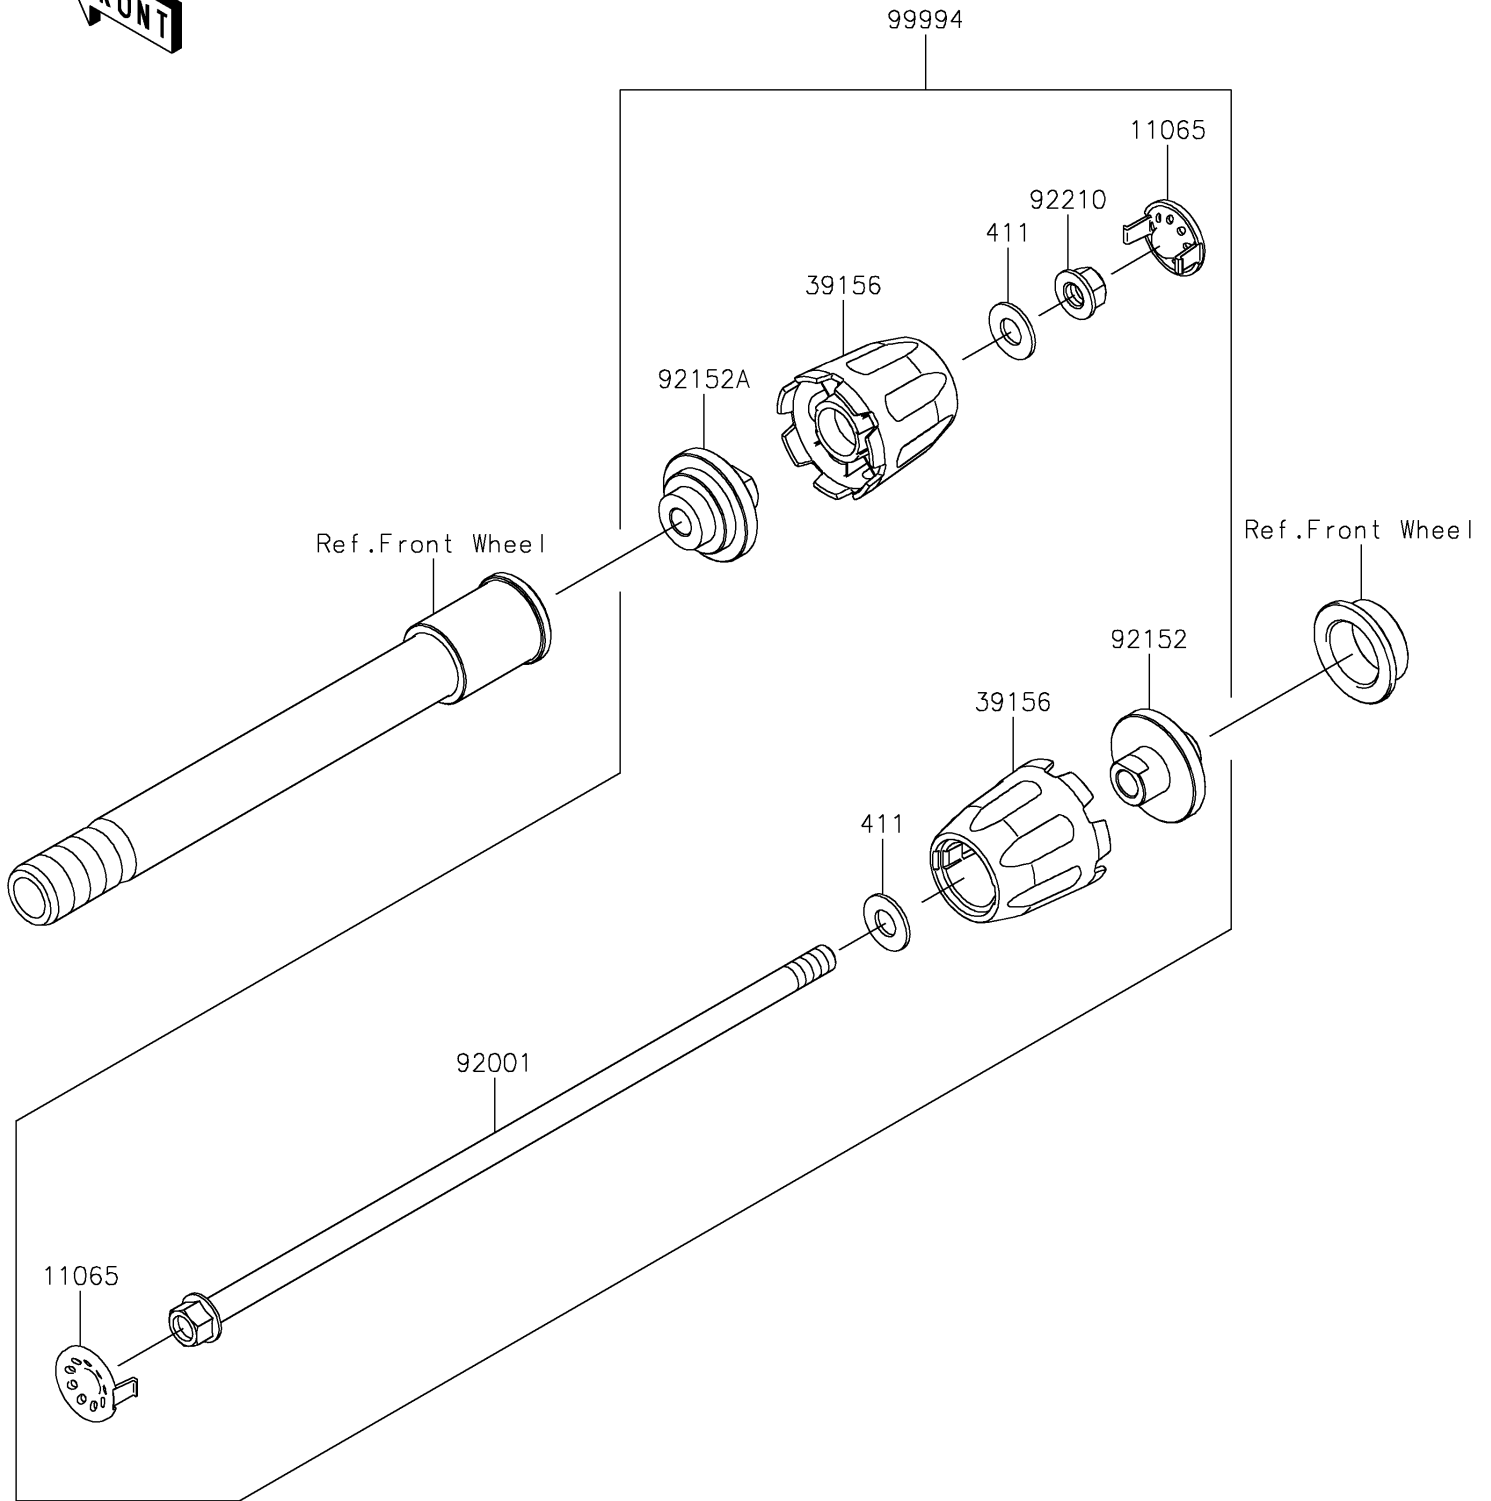

# 2023 Ninja ZX-6R (CA) KRT Edition PARTS DIAGRAM

Accessory(Axle Slider)

F2910B

## 2023 Ninja ZX-6R (CA) KRT Edition PARTS LIST

Accessory(Axle Slider)

ITEM NAME	PART NUMBER	QUANTITY
CAP,B.SILVER (Ref # 11065)	11065-1313-54N	2
PAD,AXLE SLIDER (Ref # 39156)	39156-2212	2
BOLT,FLANGED,10X320,BLACK (Ref # 92001)	92001-1624	1
COLLAR,LH (Ref # 92152)	92152-2502	1
COLLAR,RH (Ref # 92152A)	92152-2503	1
NUT,LOCK,FLANGED,10MM (Ref # 92210)	92210-1139	1
FRONT AXLE SLIDER (Ref # 99994)	99994-1119	1
WASHER-PLAIN,10MM (Ref # 411)	411AA1000	2