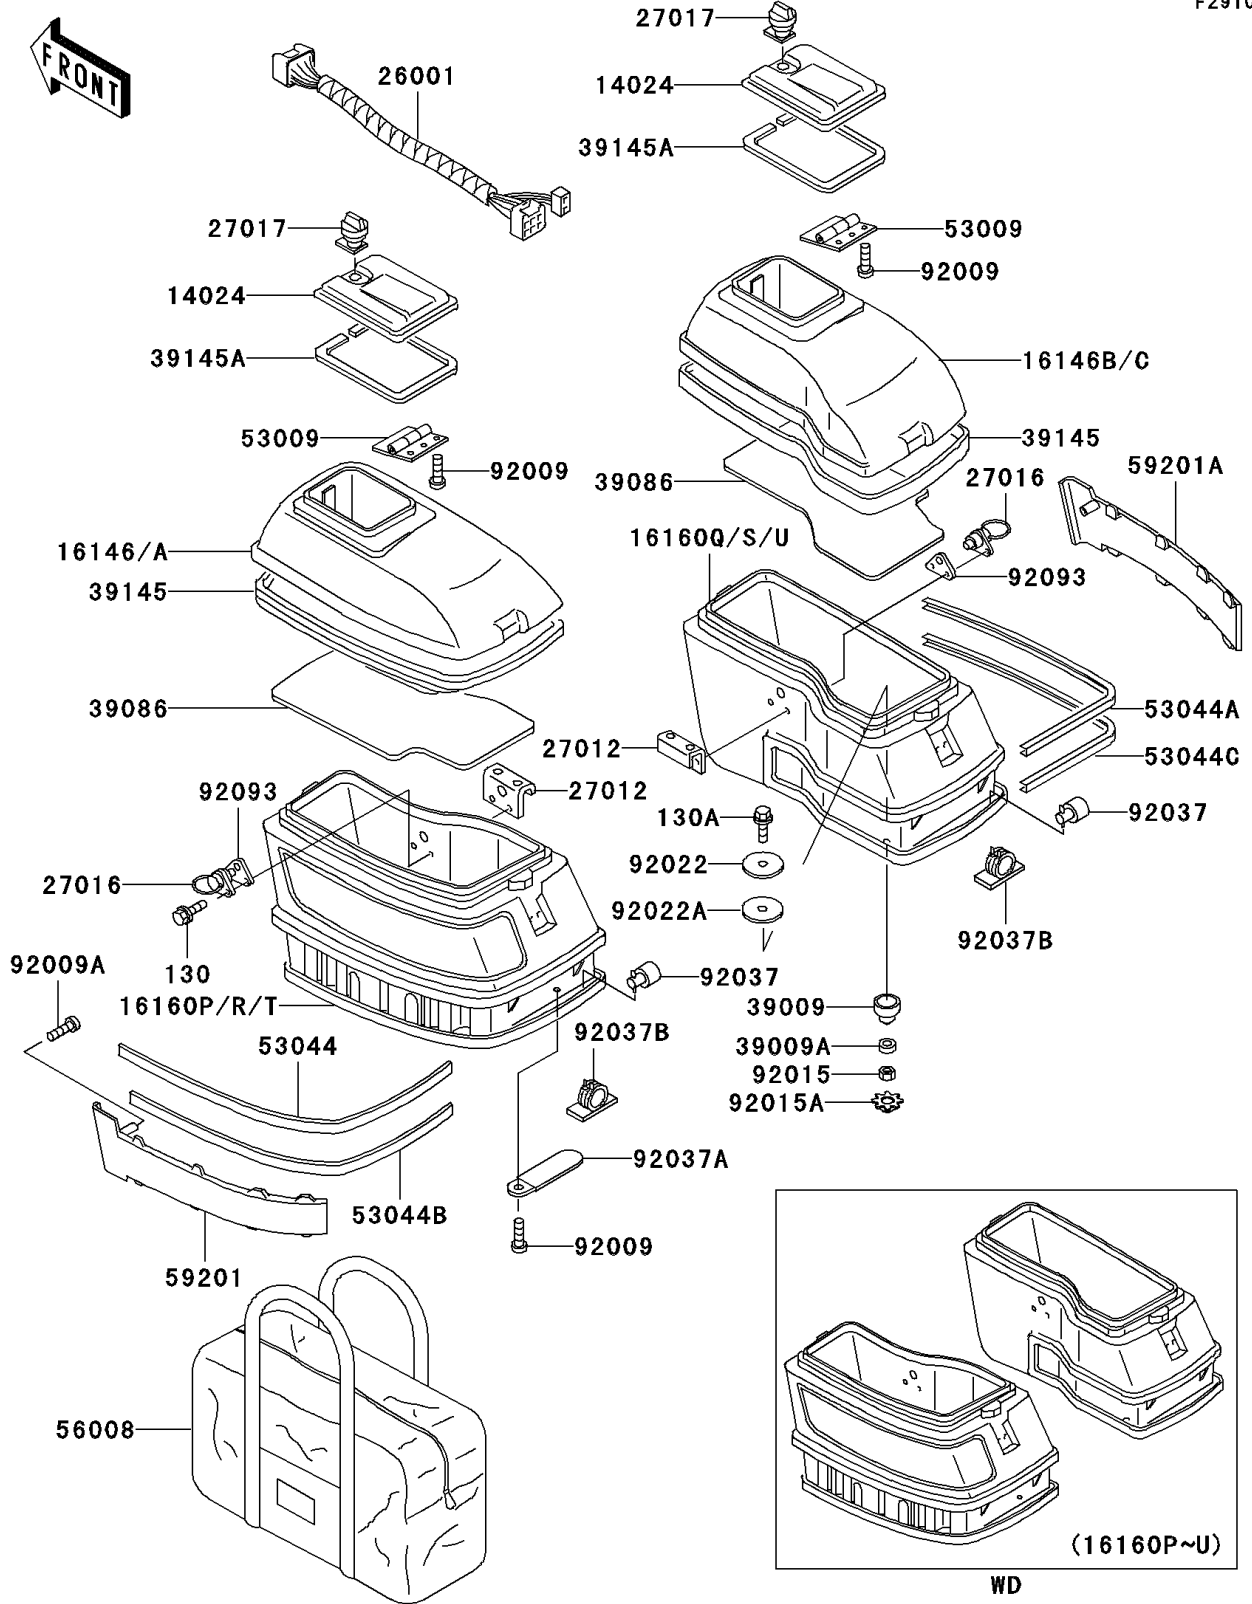

2003 Voyager XII PARTS DIAGRAM

Accessory

F2910B

2003 Voyager XII PARTS LIST

Accessory

ITEM NAME	PART NUMBER	QUANTITY
COVER,SIDE BAG (Ref # 14024)	14024-1178	2
COVER-ASSY,SIDE BAG,LH,OLIVE (Ref # 16146A)	16146-1063-UI	1
COVER-ASSY,SIDE BAG,RH,OLIVE (Ref # 16146C)	16146-1064-UI	1
BODY,SIDE BAG,LH,SILVER/OLIVE (Ref # 16160T)	16160-5041-247	1
BODY,SIDE BAG,RH,SILVER/OLIVE (Ref # 16160U)	16160-5042-247	1
HARNESS,SIDE BAG (Ref # 26001)	26001-1757	2
HOOK,SIDE BAG (Ref # 27012)	27012-1339	2
LOCK-ASSY,BAG (Ref # 27016)	27016-1054	2
LOCK,BAG (Ref # 27017)	27017-1126	2
BLOCK-MOUNT,BAG (Ref # 39009)	39009-1051	4
BLOCK-MOUNT,BAG (Ref # 39009A)	39009-1052	4
PAD-STORAGE,BAG (Ref # 39086)	39086-1052	2
TRIM-SEAL,SIDE BAG (Ref # 39145)	39145-1068	2
TRIM-SEAL,SIDE BAG (Ref # 39145A)	39145-1071	2
HINGE,SIDE BAG (Ref # 53009)	53009-1062	2
TRIM,SIDE BAG,UPP,LH (Ref # 53044)	53044-1143	1
TRIM,SIDE BAG,UPP,RH (Ref # 53044A)	53044-1144	1
TRIM,SIDE BAG,LWR,LH (Ref # 53044B)	53044-1145	1
BOLT-FLANGED,6X16 (Ref # 130)	130C0616	4
BOLT-FLANGED (Ref # 130A)	130C0630	4
TRIM,SIDE BAG,LWR,RH (Ref # 53044C)	53044-1146	1
BAG (Ref # 56008)	56008-1055	2
BUMPER,LH (Ref # 59201)	59201-1051	1
BUMPER,RH (Ref # 59201A)	59201-1052	1
SCREW,TAPPING,4X10 (Ref # 92009)	92009-1040	14
SCREW,TAPPING,4X14 (Ref # 92009A)	92009-1429	2
NUT,LOCK,6MM,BLACK (Ref # 92015)	92015-1191	4
NUT,BLOCK MOUNT,24MM (Ref # 92015A)	92015-1628	4
WASHER,7X28X1.6,BLACK (Ref # 92022)	92022-1392	4

2003 Voyager XII PARTS LIST

Accessory

ITEM NAME	PART NUMBER	QUANTITY
WASHER,5X28X1 (Ref # 92022A)	92022-1813	4
CLAMP,SPEED,L=43 (Ref # 92037)	92037-1290	2
CLAMP,HARNESS (Ref # 92037A)	92037-1726	4
CLAMP,HARNESS (Ref # 92037B)	92037-1793	2
SEAL,LOCK (Ref # 92093)	92093-1209	2