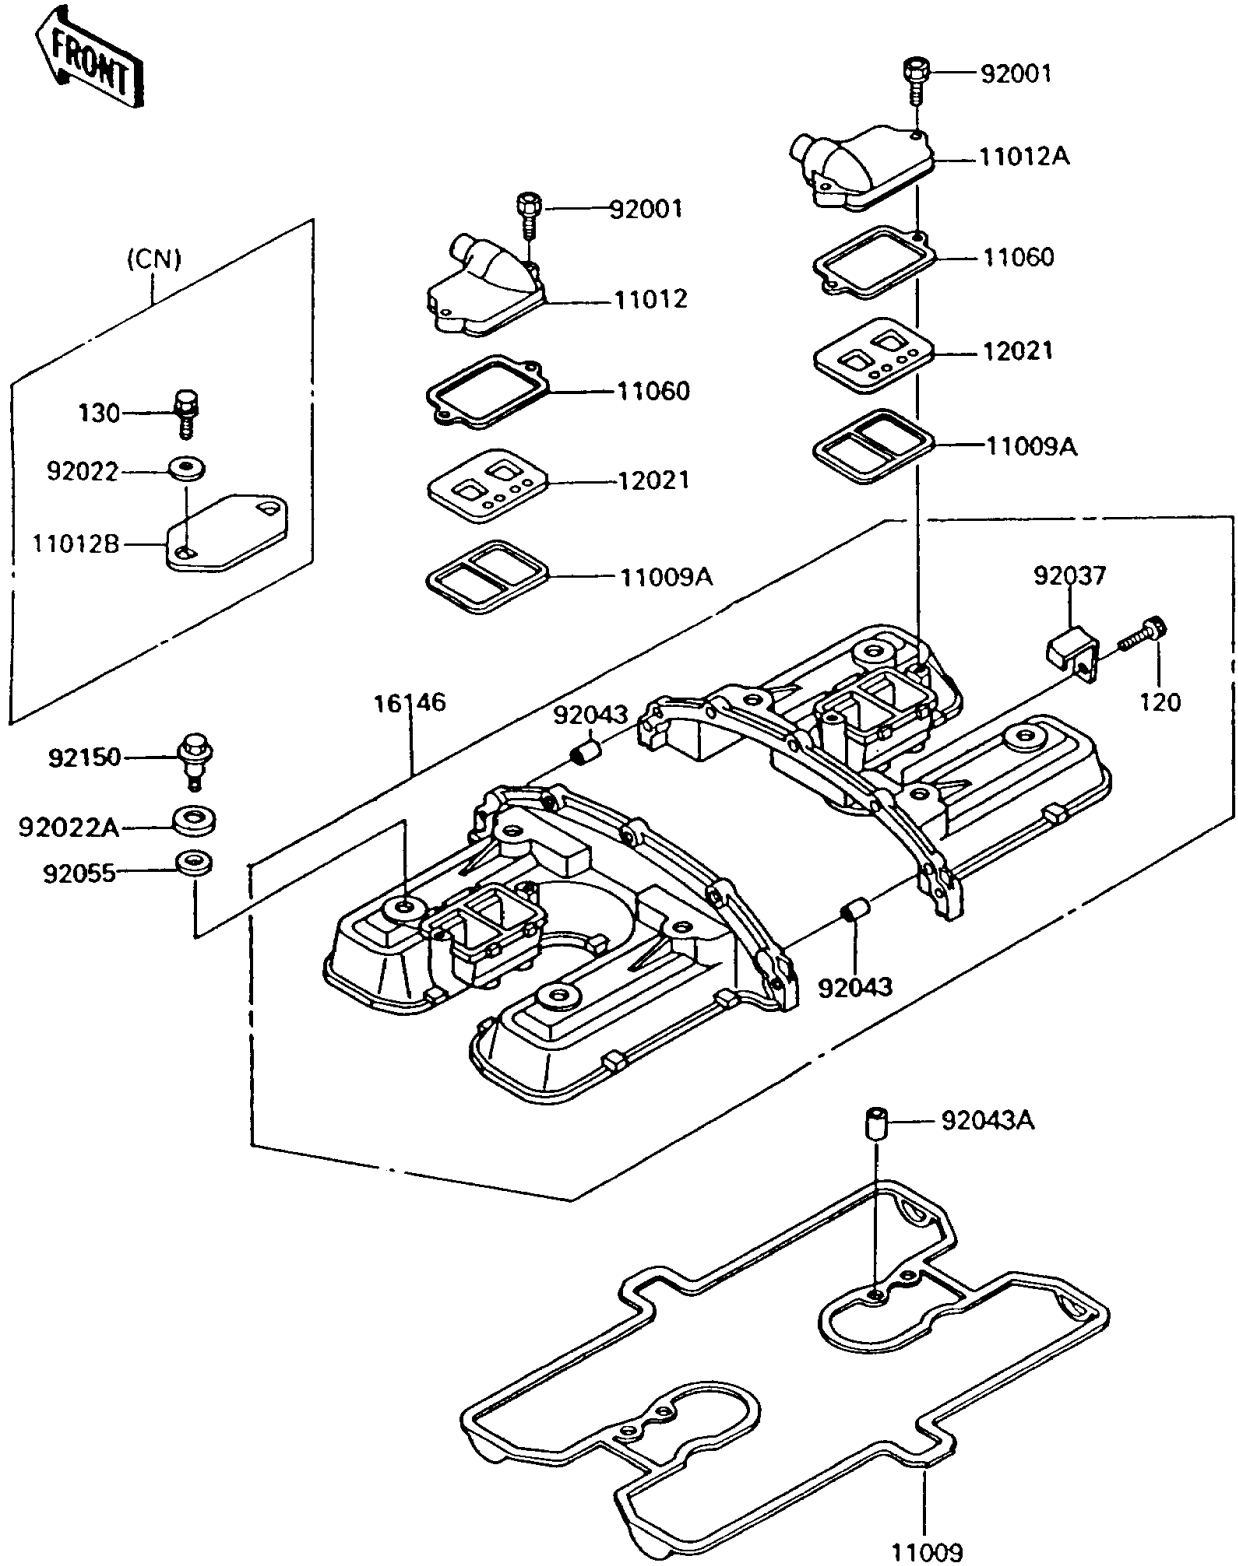

1993 Voyager XII PARTS DIAGRAM

Cylinder Head Cover

E1112

1993 Voyager XII PARTS LIST

Cylinder Head Cover

ITEM NAME	PART NUMBER	QUANTITY
BOLT-SOCKET,6X25 (Ref # 120)	120P0625	5
GASKET,CYLINDER HEAD COVER (Ref # 11009)	11009-1559	1
GASKET,REED VALVE (Ref # 11009A)	11009-1905	2
COVER-ASSY,CYLINDER HEAD (Ref # 16146)	16146-1089	1
WASHER,HEAD COVER BOLT (Ref # 92022A)	92022-1637	8
CLAMP (Ref # 92037)	92037-1764	1
PIN,4.2X6X12 (Ref # 92043)	92043-1262	2
PIN,6.2X8X14 (Ref # 92043A)	92043-1263	4
RING-O,HEAD COVER BOLT (Ref # 92055)	92055-1225	8
BOLT,HEAD COVER (Ref # 92150)	92150-1447	8
BOLT-FLANGED (Ref # 130)	130B0614	4
CAP,REED VALVE,LH (Ref # 11012)	11012-1487	1
CAP,REED VALVE,RH (Ref # 11012A)	11012-1488	1
CAP,REED VALVE (Ref # 11012B)	11012-1530	2
GASKET,REED VALVE (Ref # 11060)	11060-1096	2
VALVE-ASSY-REED (Ref # 12021)	12021-1053	2
BOLT,FLANGED,6X22 (Ref # 92001)	92001-1352	4
WASHER,6.5X20X1.6 (Ref # 92022)	92022-125	4