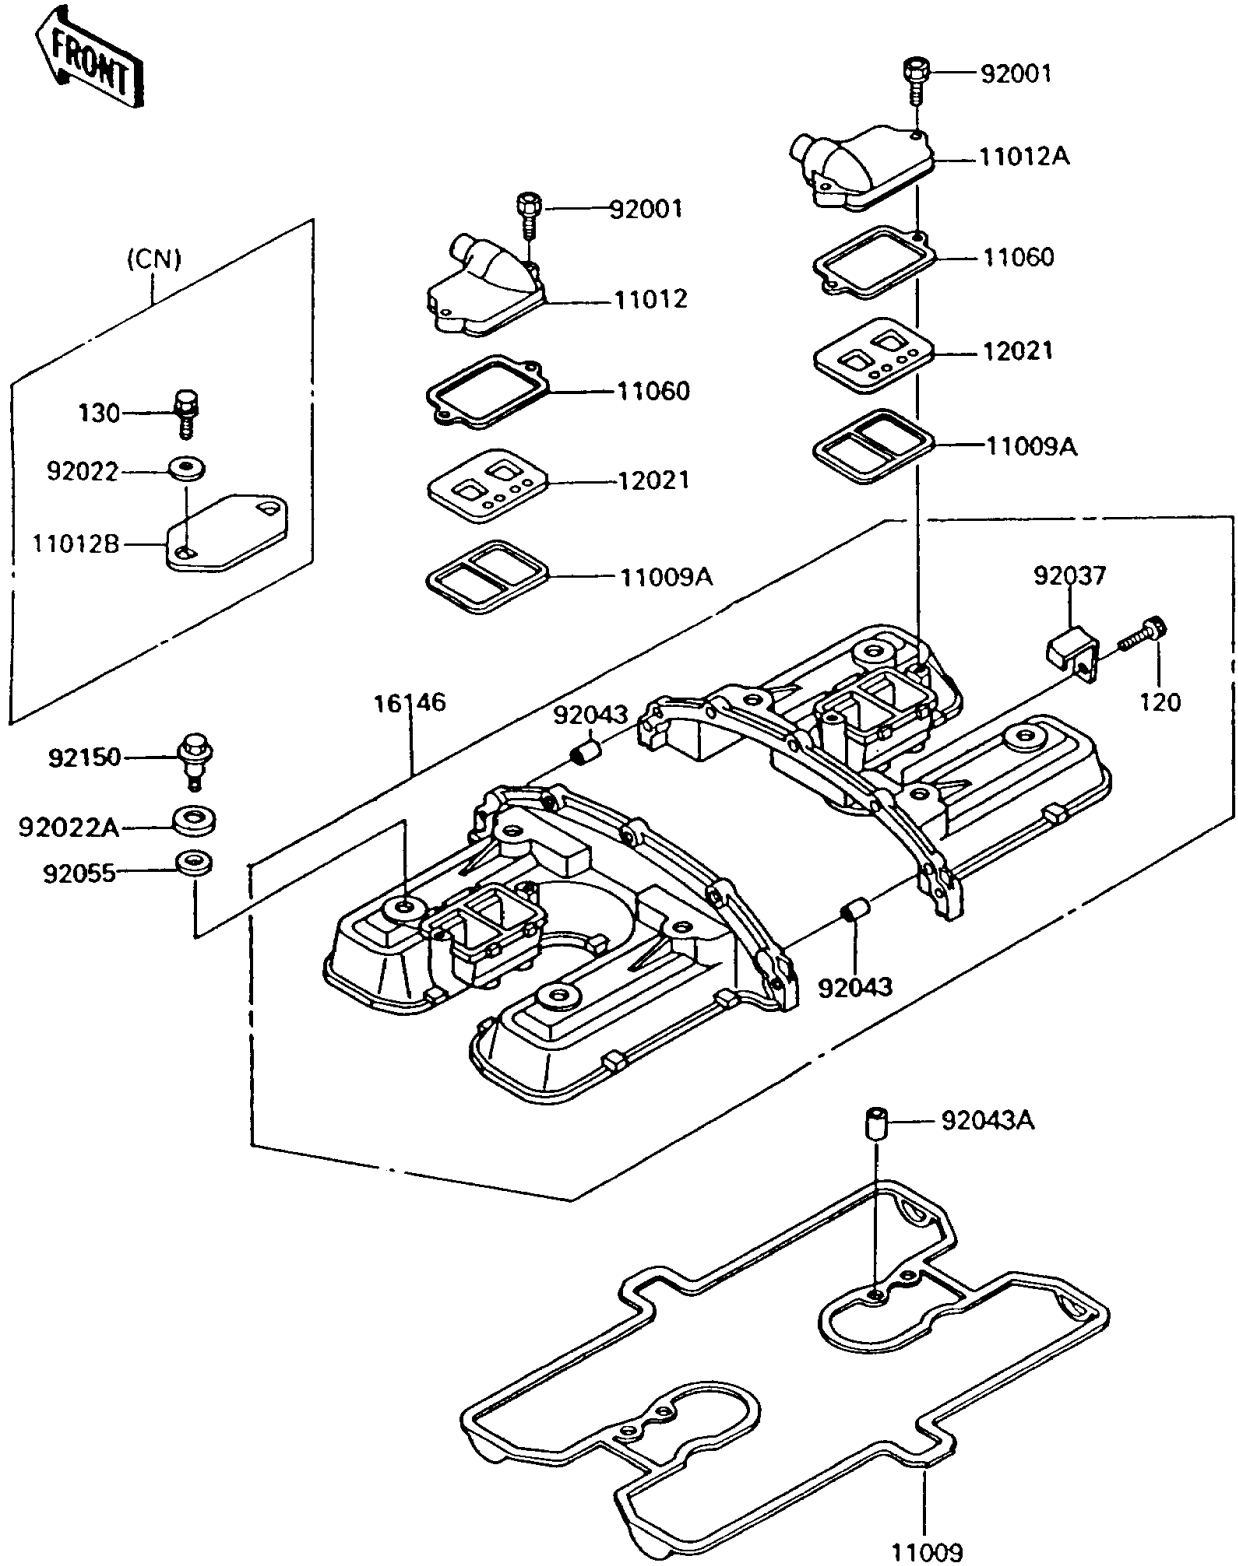

1995 Voyager XII PARTS DIAGRAM

Cylinder Head Cover

E1112

1995 Voyager XII PARTS LIST

Cylinder Head Cover

ITEM NAME	PART NUMBER	QUANTITY
BOLT-SOCKET,6X25 (Ref # 120)	120P0625	5
GASKET,CYLINDER HEAD COVER (Ref # 11009)	11009-1559	1
GASKET,REED VALVE (Ref # 11009A)	11009-1905	2
COVER-ASSY,CYLINDER HEAD (Ref # 16146)	16146-1089	1
WASHER,HEAD COVER BOLT (Ref # 92022A)	92022-1637	8
CLAMP (Ref # 92037)	92037-1764	1
PIN,4.2X6X12 (Ref # 92043)	92043-1262	2
PIN,6.2X8X14 (Ref # 92043A)	92043-1263	4
RING-O,HEAD COVER BOLT (Ref # 92055)	92055-1225	8
BOLT,HEAD COVER (Ref # 92150)	92150-1447	8
BOLT-FLANGED (Ref # 130)	130B0614	4
CAP,REED VALVE,LH (Ref # 11012)	11012-1487	1
CAP,REED VALVE,RH (Ref # 11012A)	11012-1488	1
CAP,REED VALVE (Ref # 11012B)	11012-1530	2
GASKET,REED VALVE (Ref # 11060)	11060-1096	2
VALVE-ASSY-REED (Ref # 12021)	12021-1053	2
BOLT,FLANGED,6X22 (Ref # 92001)	92001-1352	4
WASHER,6.5X20X1.6 (Ref # 92022)	92022-125	4