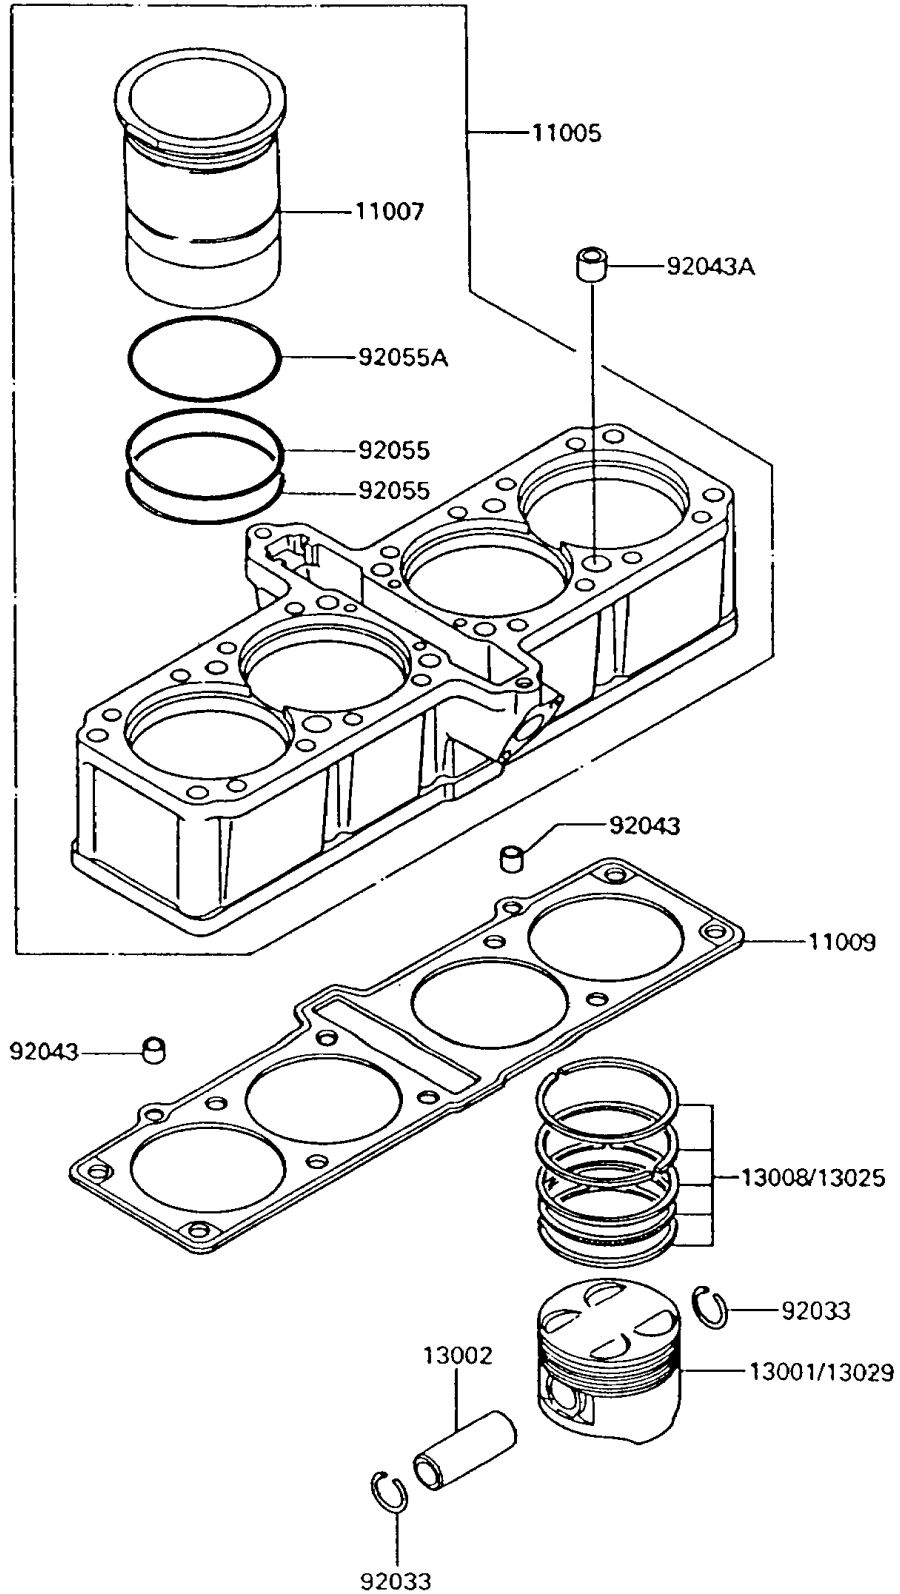

# 1992 Voyager XII PARTS DIAGRAM

Cylinder/Piston(s)

E1120

# 1992 Voyager XII PARTS LIST

Cylinder/Piston(s)

ITEM NAME	PART NUMBER	QUANTITY
CYLINDER-ENGINE (Ref # 11005)	11005-1537	1
LINER-CYLINDER (Ref # 11007)	11007-1084	4
GASKET,CYLINDER BASE (Ref # 11009)	11009-1554	1
PISTON-ENGINE,STD (Ref # 13001)	13001-1222	4
PIN-PISTON (Ref # 13002)	13002-1060	4
RING-SET-PISTON,STD (Ref # 13008)	13008-1071	4
RING-SNAP (Ref # 92033)	92033-1207	8
PIN,8.2X10X14 (Ref # 92043)	92043-1264	2
PIN,11.5X14X14 (Ref # 92043A)	92043-1279	2
RING-O,84.4X2.4 (Ref # 92055)	92055-1323	8
RING-O,82.5X2 (Ref # 92055A)	92055-1331	4
RING-SET-PISTON L,O/S 0.50 (Ref # 13025)	13025-1070	4
PISTON-ENGINE L,O/S 0.50 (Ref # 13029)	13029-1143	4